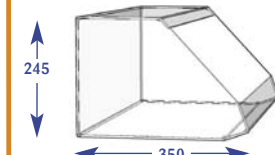

350mm Snacking bin + dividers

Size	Code
Upto 600mm	E011002
Upto 650mm	E071012
Upto 900mm	E021004
Upto 1000mm	E031002
Upto 1200mm	E041002
Upto 1250mm	E051003
Upto 1330mm	E061002