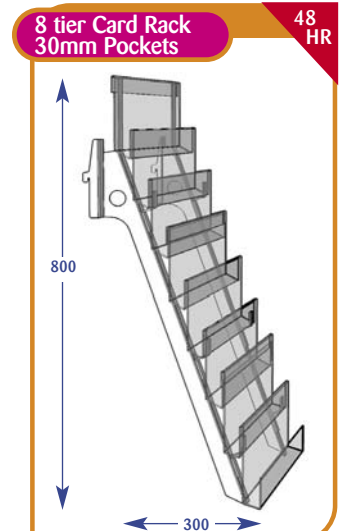

Size	Code
Upto 600mm	C011003
Upto 650mm	C071040
Upto 900mm	C021005
Upto 1000mm	C031003
Upto 1200mm	C041003
Upto 1250mm	C051005
Upto 1330mm	C061005