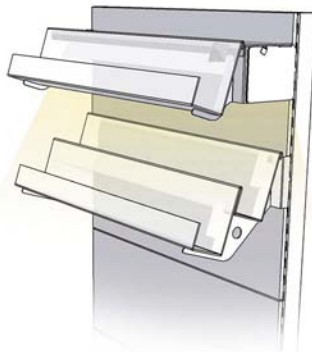

Top Tier Illumination

48
HR

Size	Code
Upto 600mm	L011006
Upto 650mm	L071022
Upto 900mm	L021006
Upto 1000mm	L031006
Upto 1200mm	L041007
Upto 1250mm	L051001
Upto 1330mm	L061001