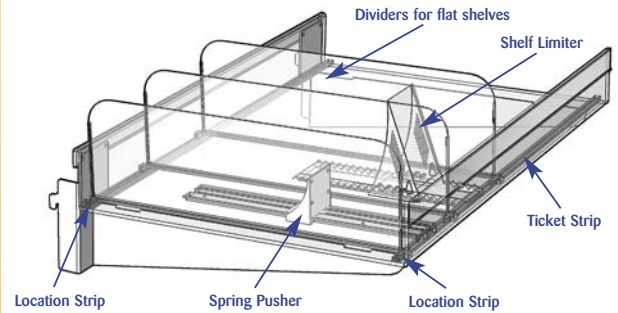

h 110mm w 1200mm d 225mm
N041002

Fresh Produce Trays

h 100mm w 440mm d 480mm
K001046
h 100mm w 440mm d 240mm
K001047

Sandwich Plinth

h 60mm w 600mm d 270mm
M011003
h 60mm w 1000mm d 270mm
M031003
h 60mm w 1250mm d 270mm
M051001

Countline Hook on Pocket

h 80mm w 380mm d 80mm
K001081

Please quote codes on all orders. Other sizes are available subject to quotation.

Shelf Management

All dimensions are in millimetres and are approximate.

Angled

Flat

Dividers for Flat Shelves or Shelves with 90 degree front risers

60mm High 120mm High

48 HR

180mm length to suit 200mm shelf	H501007	H501001
230mm length to suit 250mm shelf	H501008	H501002
280mm length to suit 300mm shelf	H501009	H501003
330mm length to suit 350mm shelf	H501010	H501004
380mm length to suit 400mm shelf	H501019	H501005
430mm length to suit 450mm shelf	H501012	H501006
480mm length to suit 500mm shelf	H501027	H501011