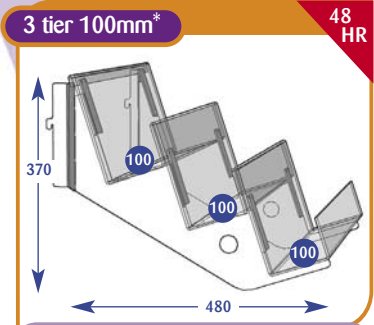

Magazines

Magazine Individual Shelves

All dimensions are in millimetres and are approximate.

Size	Code
Upto 600mm	A011011
Upto 650mm	A071141
Upto 900mm	A021015
Upto 1000mm	A031011
Upto 1200mm	A041011
Upto 1250mm	A051015
Upto 1330mm	A061015

Size	Code
Upto 600mm	A011048
Upto 650mm	A071351
Upto 900mm	A021040
Upto 1000mm	A031018
Upto 1200mm	A041045
Upto 1250mm	A051022
Upto 1330mm	A061030

Size	Code
Upto 600mm	A011014
Upto 650mm	A071135
Upto 900mm	A021014
Upto 1000mm	A031014
Upto 1200mm	A041014
Upto 1250mm	A051014
Upto 1330mm	A061014