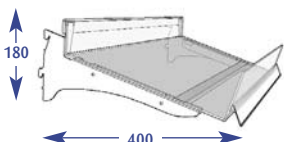

350mm Flangle™ (to suit 400mm)

Size	Code
Upto 600mm	D011105
Upto 650mm	D071270
Upto 900mm	D021090
Upto 1000mm	D031250
Upto 1200mm	D041135
Upto 1250mm	D051105
Upto 1330mm	D061077