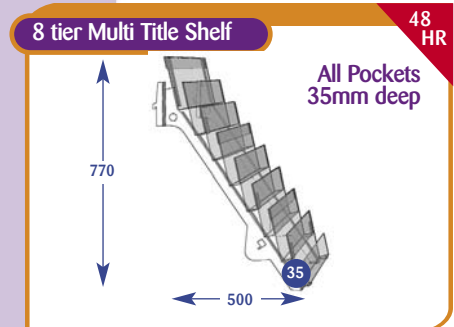

Size	Code
Upto 600mm	A011056
Upto 650mm	A071498
Upto 900mm	A021046
Upto 1000mm	A031076
Upto 1200mm	A041050
Upto 1250mm	A051037
Upto 1330mm	A061038

Please quote codes on all orders. Other sizes are available subject to quotation.