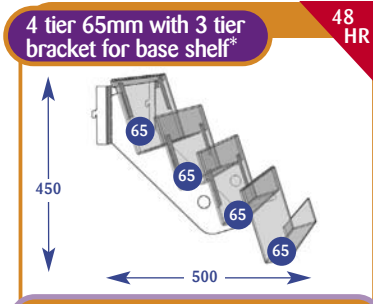

Magazines

Magazine Individual Shelves

All dimensions are in millimetres and are approximate.

Size	Code
Upto 600mm	A011011
Upto 650mm	A071141
Upto 900mm	A021015
Upto 1000mm	A031011
Upto 1200mm	A041011
Upto 1250mm	A051015
Upto 1330mm	A061015

Size	Code
Upto 600mm	A011048
Upto 650mm	A071351
Upto 900mm	A021040
Upto 1000mm	A031018
Upto 1200mm	A041045
Upto 1250mm	A051022
Upto 1330mm	A061030

Size	Code
Upto 600mm	A011014
Upto 650mm	A071135
Upto 900mm	A021014
Upto 1000mm	A031014
Upto 1200mm	A041014
Upto 1250mm	A051014
Upto 1330mm	A061014

Size	Code
Upto 600mm	A011090
Upto 650mm	A071521
Upto 900mm	A021070
Upto 1000mm	A031151
Upto 1200mm	A041098
Upto 1250mm	A051087
Upto 1330mm	A061070

Size	Code
Upto 600mm	A011052
Upto 650mm	A071515
Upto 900mm	A021041
Upto 1000mm	A031073
Upto 1200mm	A041046
Upto 1250mm	A051023
Upto 1330mm	A061023