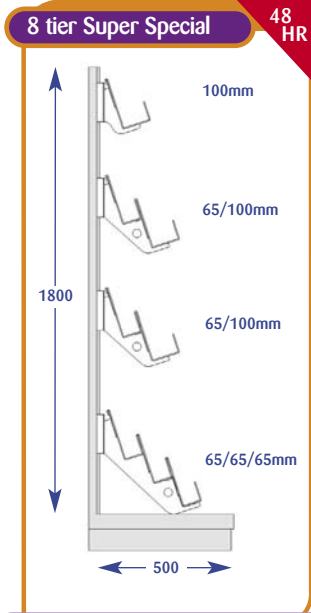

SUPERMARKET SHELVES & ACCESSORIES

Magazines

Magazine Bays

All dimensions are in millimetres and are approximate.

Size	Code
Upto 600mm	A011001
Upto 650mm	A071019
Upto 900mm	A021002
Upto 1000mm	A031001
Upto 1200mm	A041001
Upto 1250mm	A051002
Upto 1330mm	A061002

Size	Code
Upto 600mm	A011002
Upto 650mm	A071041
Upto 900mm	A021004
Upto 1000mm	A031002
Upto 1200mm	A041002
Upto 1250mm	A051004
Upto 1330mm	A061004

Size	Code
Upto 600mm	A011004
Upto 650mm	A071007
Upto 900mm	A021001
Upto 1000mm	A031004
Upto 1200mm	A041004
Upto 1250mm	A051001
Upto 1330mm	A061001