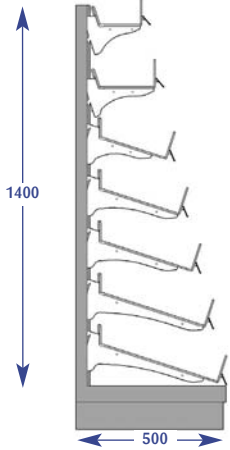

Flangle™ Gondola