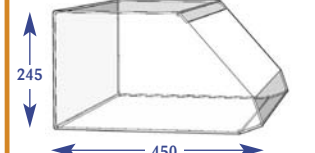

450mm Snacking bin + dividers

Size	Code
Upto 600mm	E011004
Upto 650mm	E071014
Upto 900mm	E021005
Upto 1000mm	E031004
Upto 1200mm	E041004
Upto 1250mm	E051002
Upto 1330mm	E061004