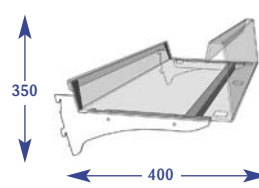

Adjustable Snacks

Adjustable Snacks

300mm Shelf (to suit 350mm)

Size	Code
Upto 600mm	E011082
Upto 650mm	E071142
Upto 900mm	E021073
Upto 1000mm	E031161
Upto 1200mm	E041087
Upto 1250mm	E051080
Upto 1330mm	E061070

350mm Shelf (to suit 400mm)

Size	Code
Upto 600mm	E011083
Upto 650mm	E071143
Upto 900mm	E021074
Upto 1000mm	E031162
Upto 1200mm	E041088
Upto 1250mm	E051081
Upto 1330mm	E061071

400mm Shelf (to suit 450mm)