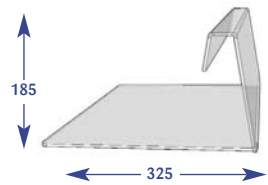

Base Riser

Size	Code
Upto 600mm	E011023
Upto 650mm	E071048
Upto 900mm	E021019
Upto 1000mm	E031035
Upto 1200mm	E041024
Upto 1250mm	E051017
Upto 1330mm	E061018