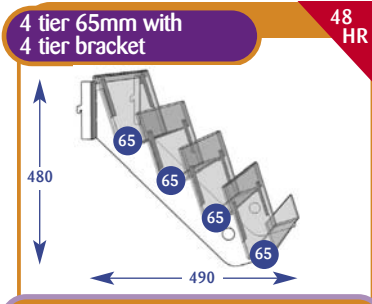

Size	Code
Upto 600mm	A011052
Upto 650mm	A071515
Upto 900mm	A021041
Upto 1000mm	A031073
Upto 1200mm	A041046
Upto 1250mm	A051023
Upto 1330mm	A061023