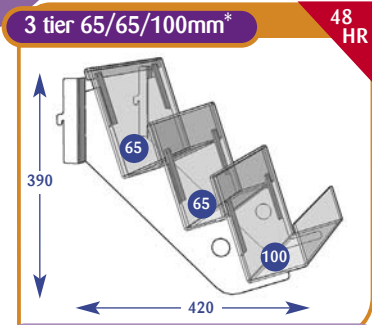

2 tier 200mm

Size	Code
Upto 600mm	POA
Upto 650mm	POA
Upto 900mm	POA
Upto 1000mm	POA
Upto 1200mm	POA
Upto 1250mm	POA
Upto 1330mm	POA

3 tier 65mm* 48 HR

Size	Code
Upto 600mm	A011009
Upto 650mm	A071152
Upto 900mm	A021016
Upto 1000mm	A031009
Upto 1200mm	A041009
Upto 1250mm	A051016
Upto 1330mm	A061016

Slatwall Options:

All brackets are also available for slatwall, please state on your order. Items not marked * require slatwall adaptors, item code K201003

Please quote codes on all orders. Other sizes are available subject to quotation.

Magazines

Magazine Individual Shelves

All dimensions are in millimetres and are approximate.

Size	Code
Upto 600mm	A011011
Upto 650mm	A071141
Upto 900mm	A021015
Upto 1000mm	A031011
Upto 1200mm	A041011
Upto 1250mm	A051015
Upto 1330mm	A061015

Size	Code
Upto 600mm	A011048
Upto 650mm	A071351
Upto 900mm	A021040
Upto 1000mm	A031018
Upto 1200mm	A041045
Upto 1250mm	A051022
Upto 1330mm	A061030

Size	Code
Upto 600mm	A011014
Upto 650mm	A071135
Upto 900mm	A021014
Upto 1000mm	A031014
Upto 1200mm	A041014
Upto 1250mm	A051014
Upto 1330mm	A061014