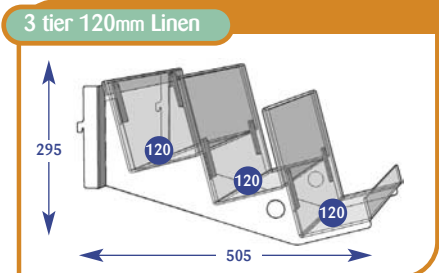

Multimedia

Individual Shelves

Freestanding & Good Ideas

All dimensions are in millimetres and are approximate.

Size	Code
Upto 600mm	F011017
Upto 650mm	F071018
Upto 900mm	F021015
Upto 1000mm	F031018
Upto 1200mm	F041016
Upto 1250mm	F051012
Upto 1330mm	F061013