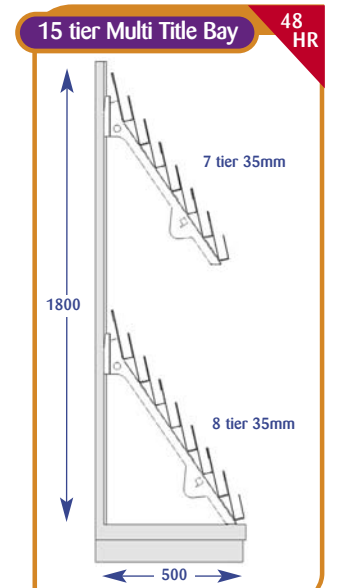

Size	Code
Upto 600mm	A011006
Upto 650mm	A071081
Upto 900mm	A021008
Upto 1000mm	A031006
Upto 1200mm	A041006
Upto 1250mm	A051008
Upto 1330mm	A061008

Size	Code
Upto 600mm	A011053
Upto 650mm	A071513
Upto 900mm	A021043
Upto 1000mm	A031037
Upto 1200mm	A041047
Upto 1250mm	A051039
Upto 1330mm	A061040

Size	Code
Upto 600mm	A011063
Upto 650mm	A071490
Upto 900mm	A021165
Upto 1000mm	A031096
Upto 1200mm	A041070
Upto 1250mm	A051062
Upto 1330mm	A061045

Size	Code
Upto 600mm	A011054
Upto 650mm	A071514
Upto 900mm	A021044
Upto 1000mm	A031074
Upto 1200mm	A041048
Upto 1250mm	A051034
Upto 1330mm	A061036

Please quote codes on all orders. Other sizes are available subject to quotation.