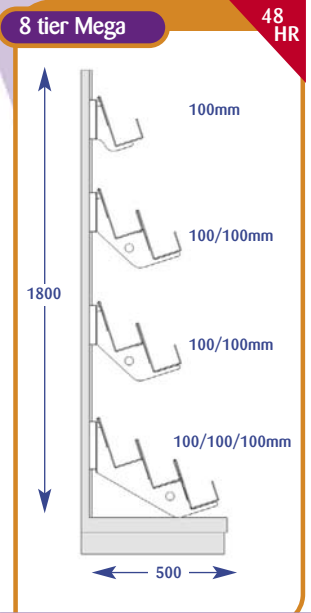

SUPERMARKET SHELVES & ACCESSORIES

Magazines

Magazine Bays

All dimensions are in millimetres and are approximate.

Size	Code
Upto 600mm	A011001
Upto 650mm	A071019
Upto 900mm	A021002
Upto 1000mm	A031001
Upto 1200mm	A041001
Upto 1250mm	A051002
Upto 1330mm	A061002

Size	Code
Upto 600mm	A011002
Upto 650mm	A071041
Upto 900mm	A021004
Upto 1000mm	A031002
Upto 1200mm	A041002
Upto 1250mm	A051004
Upto 1330mm	A061004

Size	Code
Upto 600mm	A011004
Upto 650mm	A071007
Upto 900mm	A021001
Upto 1000mm	A031004
Upto 1200mm	A041004
Upto 1250mm	A051001
Upto 1330mm	A061001