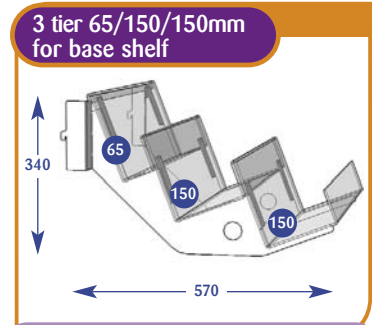

Magazines

Magazine Individual Shelves

All dimensions are in millimetres and are approximate.

Size	Code
Upto 600mm	A011011
Upto 650mm	A071141
Upto 900mm	A021015
Upto 1000mm	A031011
Upto 1200mm	A041011
Upto 1250mm	A051015
Upto 1330mm	A061015

Size	Code
Upto 600mm	A011048
Upto 650mm	A071351
Upto 900mm	A021040
Upto 1000mm	A031018
Upto 1200mm	A041045
Upto 1250mm	A051022
Upto 1330mm	A061030

Size	Code
Upto 600mm	A011014
Upto 650mm	A071135
Upto 900mm	A021014
Upto 1000mm	A031014
Upto 1200mm	A041014
Upto 1250mm	A051014
Upto 1330mm	A061014

Size	Code
Upto 600mm	A011090
Upto 650mm	A071521
Upto 900mm	A021070
Upto 1000mm	A031151
Upto 1200mm	A041098
Upto 1250mm	A051087
Upto 1330mm	A061070

Size	Code
Upto 600mm	A011052
Upto 650mm	A071515
Upto 900mm	A021041
Upto 1000mm	A031073
Upto 1200mm	A041046
Upto 1250mm	A051023
Upto 1330mm	A061023