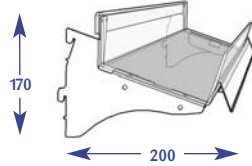

150mm Flangle™ (to suit 200mm)

Size	Code
Upto 600mm	D011109
Upto 650mm	D071274
Upto 900mm	D021094
Upto 1000mm	D031254
Upto 1200mm	D041139
Upto 1250mm	D051109
Upto 1330mm	D061081