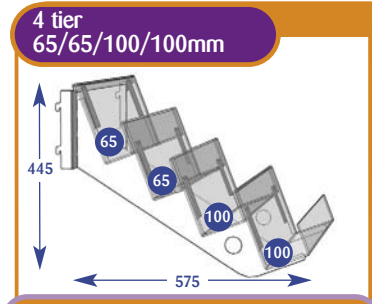

Magazines

Magazine Individual Shelves

All dimensions are in millimetres and are approximate.

Size	Code
Upto 600mm	A011011
Upto 650mm	A071141
Upto 900mm	A021015
Upto 1000mm	A031011
Upto 1200mm	A041011
Upto 1250mm	A051015
Upto 1330mm	A061015

Size	Code
Upto 600mm	A011048
Upto 650mm	A071351
Upto 900mm	A021040
Upto 1000mm	A031018
Upto 1200mm	A041045
Upto 1250mm	A051022
Upto 1330mm	A061030

Size	Code
Upto 600mm	A011014
Upto 650mm	A071135
Upto 900mm	A021014
Upto 1000mm	A031014
Upto 1200mm	A041014
Upto 1250mm	A051014
Upto 1330mm	A061014

Size	Code
Upto 600mm	A011090
Upto 650mm	A071521
Upto 900mm	A021070
Upto 1000mm	A031151
Upto 1200mm	A041098
Upto 1250mm	A051087
Upto 1330mm	A061070

Size	Code
Upto 600mm	A011052
Upto 650mm	A071515
Upto 900mm	A021041
Upto 1000mm	A031073
Upto 1200mm	A041046
Upto 1250mm	A051023
Upto 1330mm	A061023

Size	Code
Upto 600mm	A011015
Upto 650mm	A071164
Upto 900mm	A021017
Upto 1000mm	A031015
Upto 1200mm	A041015
Upto 1250mm	A051018
Upto 1330mm	A061017

Size	Code
Upto 600mm	A011059
Upto 650mm	A071499
Upto 900mm	A021050
Upto 1000mm	A031081
Upto 1200mm	A041055
Upto 1250mm	A051040
Upto 1330mm	A061041