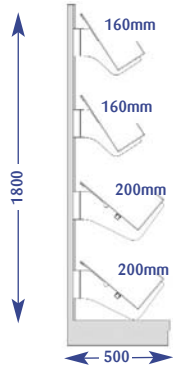

High Volume News Bay

48 HR

Size

Code

Upto 600mm	B011013
Upto 650mm	B071061
Upto 900mm	B021010
Upto 1000mm	B031015
Upto 1200mm	B041013
Upto 1250mm	B051012
Upto 1330mm	B061010