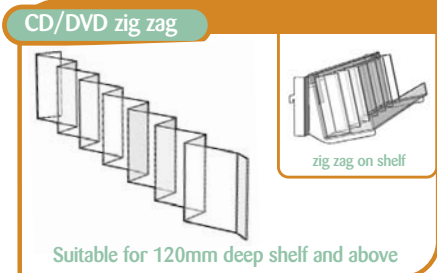

Size	Code
Upto 600mm	K011002
Upto 650mm	K071001
Upto 900mm	K021002
Upto 1000mm	K031005
Upto 1200mm	K041001
Upto 1250mm	K051001
Upto 1330mm	K061001