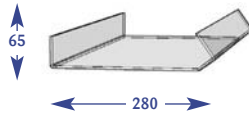

Upto 600mm	900mm	Upto 1000mm	Upto 1200mm	Upto 1250mm	Upto 1330mm
1	2	2	3	3	3

All Snack Bins supplied with 39mm Ticket Strip.

Please quote codes on all orders. Other sizes are available subject to quotation.

Confectionery/Snacks

All dimensions are in millimetres and are approximate.

Confectionery Shelves & Crisp Bins

Tubed Snack Shelf

Size	Code
Upto 600mm	E011006
Upto 650mm	E071028
Upto 900mm	E021007
Upto 1000mm	E031006
Upto 1200mm	E041006
Upto 1250mm	E051006
Upto 1330mm	E061006