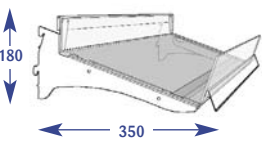

300mm Flangle™ (to suit 350mm)

Size	Code
Upto 600mm	D011106
Upto 650mm	D071271
Upto 900mm	D021091
Upto 1000mm	D031251
Upto 1200mm	D041136
Upto 1250mm	D051106
Upto 1330mm	D061078