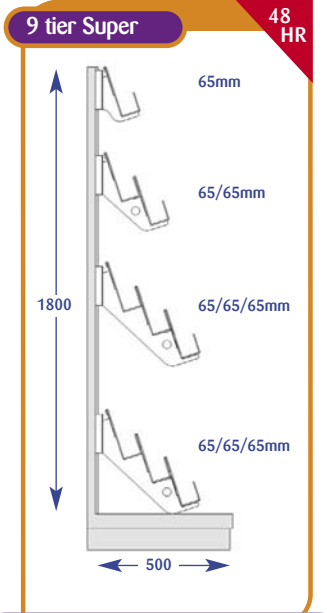

SUPERMARKET SHELVES & ACCESSORIES

Magazines

Magazine Bays

All dimensions are in millimetres and are approximate.

Size	Code
Upto 600mm	A011001
Upto 650mm	A071019
Upto 900mm	A021002
Upto 1000mm	A031001
Upto 1200mm	A041001
Upto 1250mm	A051002
Upto 1330mm	A061002