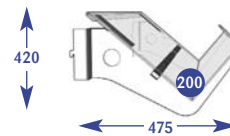

1 tier 200mm Vertical News Shelf

48 HR

Supplied with dividers

Size

Code

Dividers

Upto 600mm	B011012	1x U
Upto 650mm	B071060	1x U
Upto 900mm	B021009	1x U/1x L
Upto 1000mm	B031014	1x U/1x L
Upto 1200mm	B041012	2x U
Upto 1250mm	B051011	2x U
Upto 1330mm	B061009	2x U

Dividers

Central 'L' divider to keep newspapers tidy

'U' Divider to right hand side to stop newspapers slipping