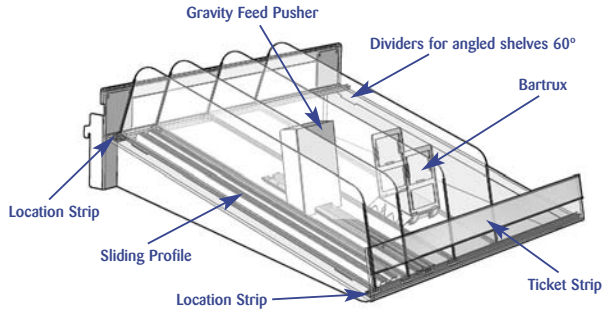

h 110mm w 1200mm d 225mm
N041002

Fresh Produce Trays

h 100mm w 440mm d 480mm
K001046
h 100mm w 440mm d 240mm
K001047

Sandwich Plinth

h 60mm w 600mm d 270mm
M011003
h 60mm w 1000mm d 270mm
M031003
h 60mm w 1250mm d 270mm
M051001

Angled

Flat

Dividers for Flat Shelves or Shelves with 90 degree front risers

60mm High 120mm High

48 HR

180mm length to suit 200mm shelf	H501007	H501001
230mm length to suit 250mm shelf	H501008	H501002
280mm length to suit 300mm shelf	H501009	H501003
330mm length to suit 350mm shelf	H501010	H501004
380mm length to suit 400mm shelf	H501019	H501005
430mm length to suit 450mm shelf	H501012	H501006
480mm length to suit 500mm shelf	H501027	H501011