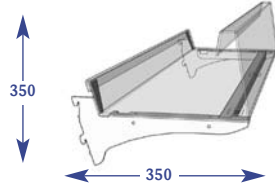

Confectionery/Snacks

All dimensions are in millimetres and are approximate.

Confectionery Shelves & Crisp Bins

Tubed Snack Shelf

Size	Code
Upto 600mm	E011006
Upto 650mm	E071028
Upto 900mm	E021007
Upto 1000mm	E031006
Upto 1200mm	E041006
Upto 1250mm	E051006
Upto 1330mm	E061006

Snacking bin divider

Size	Code
Upto 300mm	E101007
Upto 350mm	E101008
Upto 400mm	E101009
Upto 450mm	E101010
Upto 500mm	E101011

Snacking bin promotional front divider

Size	Code
Upto 300mm	E101017
Upto 350mm	E101015
Upto 400mm	E101014
Upto 450mm	E101016
Upto 500mm	E101018

Adjustable Snacks

Adjustable Snacks

300mm Shelf (to suit 350mm)

Size	Code
Upto 600mm	E011082
Upto 650mm	E071142
Upto 900mm	E021073
Upto 1000mm	E031161
Upto 1200mm	E041087
Upto 1250mm	E051080
Upto 1330mm	E061070