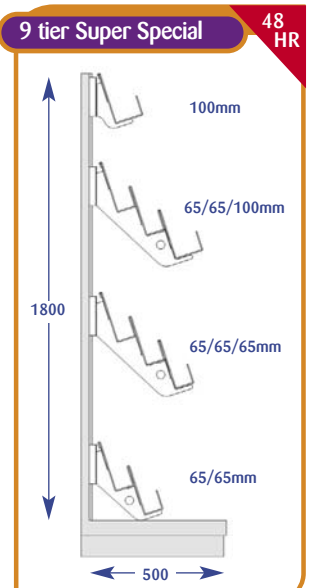

Size	Code
Upto 600mm	A011006
Upto 650mm	A071081
Upto 900mm	A021008
Upto 1000mm	A031006
Upto 1200mm	A041006
Upto 1250mm	A051008
Upto 1330mm	A061008

Size	Code
Upto 600mm	A011053
Upto 650mm	A071513
Upto 900mm	A021043
Upto 1000mm	A031037
Upto 1200mm	A041047
Upto 1250mm	A051039
Upto 1330mm	A061040

Size	Code
Upto 600mm	A011063
Upto 650mm	A071490
Upto 900mm	A021165
Upto 1000mm	A031096
Upto 1200mm	A041070
Upto 1250mm	A051062
Upto 1330mm	A061045

Size	Code
Upto 600mm	A011054
Upto 650mm	A071514
Upto 900mm	A021044
Upto 1000mm	A031074
Upto 1200mm	A041048
Upto 1250mm	A051034
Upto 1330mm	A061036

Please quote codes on all orders. Other sizes are available subject to quotation.