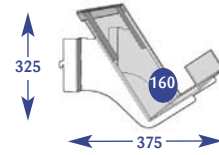

Magazine Hook on Pocket

48 HR

h 195mm (int) w 240mm (int) d 65mm (int)
K001027

Eyeline Magazine Header Unit fits Cubes & Towers

NEW

w 870mm d 730mm
B001190

Individual mag header shelf for towers
B101222

††Optional Magazine pockets available, CODE: K001001 Please quote codes on all orders. Other sizes are available subject to quotation.

Newspapers

All dimensions are in millimetres and are approximate.

News Bays & Individual Shelves

Horizontal News Bay

NEW

Size

Code

Upto 600mm	B011067
Upto 650mm	B071127
Upto 900mm	B021063
Upto 1000mm	B031098
Upto 1200mm	B041074
Upto 1250mm	B051068
Upto 1330mm	B061065

Horizontal News Bay

NEW

1 tier Vertical News Shelf *

48 HR

Supplied with dividers

Size

Code

Dividers