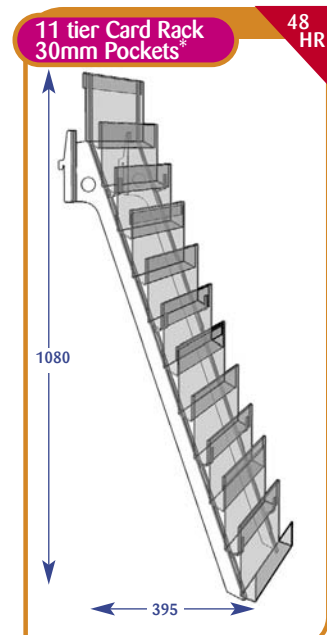

Size	Code
Upto 600mm	C011005
Upto 650mm	C071004
Upto 900mm	C021001
Upto 1000mm	C031005
Upto 1200mm	C041005
Upto 1250mm	C051001
Upto 1330mm	C061001