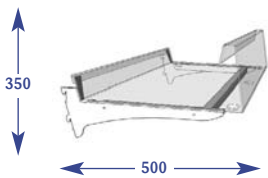

Adjustable Snacks

Adjustable Snacks

300mm Shelf (to suit 350mm)

Size	Code
Upto 600mm	E011082
Upto 650mm	E071142
Upto 900mm	E021073
Upto 1000mm	E031161
Upto 1200mm	E041087
Upto 1250mm	E051080
Upto 1330mm	E061070

350mm Shelf (to suit 400mm)

Size	Code
Upto 600mm	E011083
Upto 650mm	E071143
Upto 900mm	E021074
Upto 1000mm	E031162
Upto 1200mm	E041088
Upto 1250mm	E051081
Upto 1330mm	E061071

400mm Shelf (to suit 450mm)

Size	Code
Upto 600mm	E011084
Upto 650mm	E071144
Upto 900mm	E021075
Upto 1000mm	E031163
Upto 1200mm	E041089
Upto 1250mm	E051082
Upto 1330mm	E061072

450mm Shelf (to suit 500mm)

Size	Code
Upto 600mm	E011085
Upto 650mm	E071145
Upto 900mm	E021076
Upto 1000mm	E031164
Upto 1200mm	E041090
Upto 1250mm	E051083
Upto 1330mm	E061073