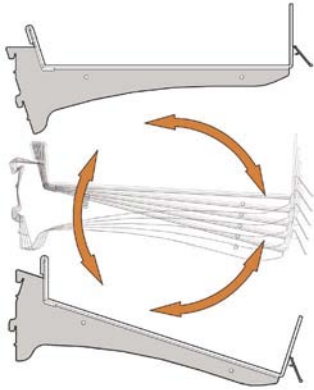

All dimensions are in millimetres and are approximate.

Flangle™ Descriptive

NEW

FLAT - ANGLE

Flangle™ Shelving System

- Improved bracket design providing increased load bearing capabilities.
- 'Dual Angle' provides flat or 18° downwards positioning.
- Low profile brackets, offers tight shelf positioning for display flexibility.
- Maximum backing structure flexibility-compatible with all major backing manufacturers.
- Adjustable tie bar facility for added strength & weight stability.
- Bracket identification system for onsite recognition of equipment.