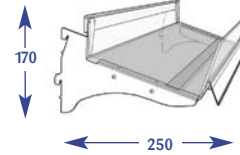

200mm Flangle™ (to suit 250mm)

Size	Code
Upto 600mm	D011108
Upto 650mm	D071273
Upto 900mm	D021093
Upto 1000mm	D031253
Upto 1200mm	D041138
Upto 1250mm	D051108
Upto 1330mm	D061080