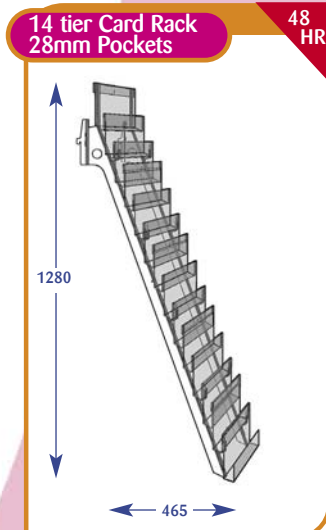

Size	Code
Upto 600mm	C011009
Upto 650mm	C071101
Upto 900mm	C021013
Upto 1000mm	C031006
Upto 1200mm	C041006
Upto 1250mm	C051006
Upto 1330mm	C061009