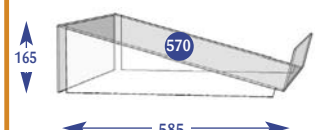

Please quote codes on all orders. Other sizes are available subject to quotation.

Confectionery/Snacks

Confectionery Shelves & Crisp Bins

All dimensions are in millimetres and are approximate.

600mm angled base shelf 70mm riser

Size	Code
Upto 600mm	D011018
Upto 650mm	D071065
Upto 900mm	D021022
Upto 1000mm	D031025
Upto 1200mm	D041019
Upto 1250mm	D051011
Upto 1330mm	D061007

570mm angled base shelf 90° 100mm riser

Size	Code
Upto 600mm	D011033
Upto 650mm	D071073
Upto 900mm	D021021
Upto 1000mm	D031044
Upto 1200mm	D041033
Upto 1250mm	D051019
Upto 1330mm	D061020