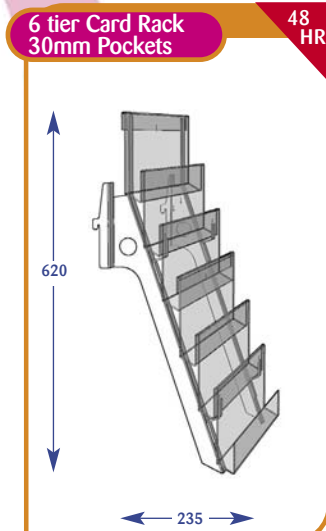

Size	Code
Upto 600mm	C011002
Upto 650mm	C071031
Upto 900mm	C021004
Upto 1000mm	C031002
Upto 1200mm	C041002
Upto 1250mm	C051004
Upto 1330mm	C061004