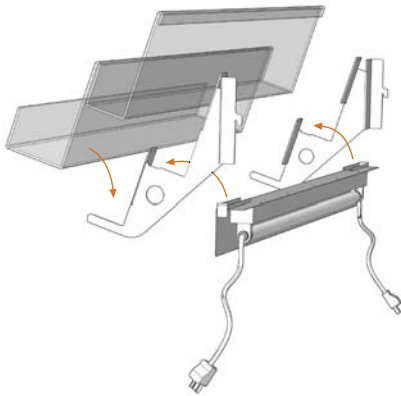

Illumination

Easy to Install

- Sit the Barlite in the cut out section of the brackets, with the tube/lamp facing towards the back.
- Plug male and female connectors together if using more than one light.
- Plug 13 amp plug into mains socket.
- Switch on and see the difference that illumination makes.
- Complies with relevant BS and EN approvals and regulations.
- Illuminate upto 13 bays from one 13 amp socket.
- Includes cable management system.