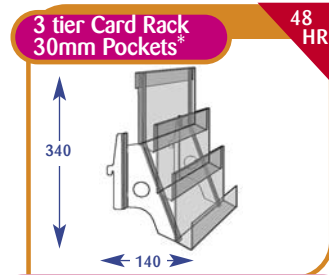

Greeting Cards Individual Shelves

All dimensions are in millimetres and are approximate.

Size	Code
Upto 600mm	C011020
Upto 650mm	C071103
Upto 900mm	C021007
Upto 1000mm	C031012
Upto 1200mm	C041010
Upto 1250mm	C051008
Upto 1330mm	C061008