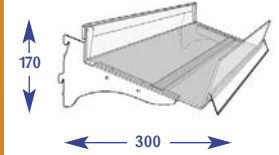

250mm Flangle™ (to suit 300mm)

Size	Code
Upto 600mm	D011107
Upto 650mm	D071272
Upto 900mm	D021092
Upto 1000mm	D031252
Upto 1200mm	D041137
Upto 1250mm	D051107
Upto 1330mm	D061079