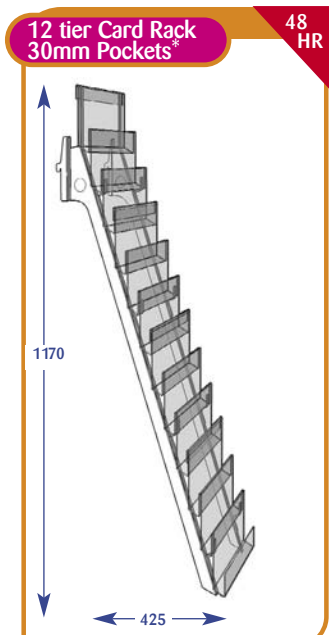

Size	Code
Upto 600mm	C011004
Upto 650mm	C071013
Upto 900mm	C021002
Upto 1000mm	C031004
Upto 1200mm	C041004
Upto 1250mm	C051002
Upto 1330mm	C061002