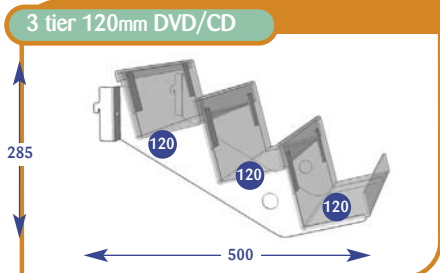

All Book Shelves supplied with Zig Zags

Slatwall Options:

All brackets are also available for slatwall, please state on your order. Items not marked * require slatwall adaptors, item code K20003

Please quote codes on all orders. Other sizes are available subject to quotation.

Multimedia

Individual Shelves

Freestanding & Good Ideas

All dimensions are in millimetres and are approximate.

Size	Code
Upto 600mm	F011017
Upto 650mm	F071018
Upto 900mm	F021015
Upto 1000mm	F031018
Upto 1200mm	F041016
Upto 1250mm	F051012
Upto 1330mm	F061013