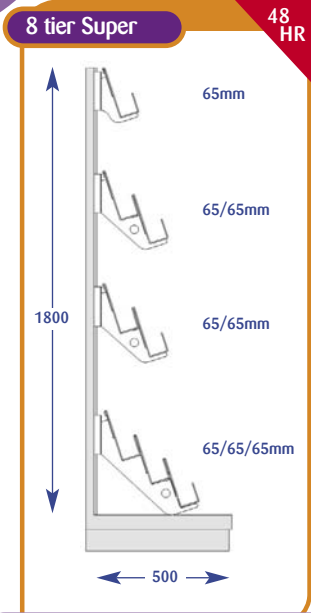

SUPERMARKET SHELVES & ACCESSORIES

Magazines

Magazine Bays

All dimensions are in millimetres and are approximate.

Size	Code
Upto 600mm	A011001
Upto 650mm	A071019
Upto 900mm	A021002
Upto 1000mm	A031001
Upto 1200mm	A041001
Upto 1250mm	A051002
Upto 1330mm	A061002

Size	Code
Upto 600mm	A011002
Upto 650mm	A071041
Upto 900mm	A021004
Upto 1000mm	A031002
Upto 1200mm	A041002
Upto 1250mm	A051004
Upto 1330mm	A061004

Size	Code
Upto 600mm	A011004
Upto 650mm	A071007
Upto 900mm	A021001
Upto 1000mm	A031004
Upto 1200mm	A041004
Upto 1250mm	A051001
Upto 1330mm	A061001