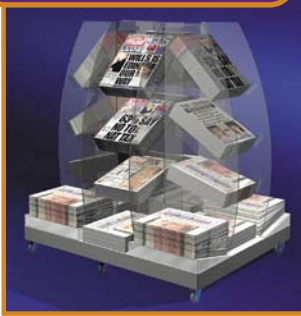

Weekend Tabloid Solution

h 1385mm w 1260mm d 1005mm
B001036