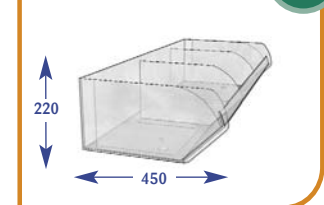

All dimensions are in millimetres and are approximate.

Confectionery

Biscuits

Bakery

Dairy Deck

Bagged Sweets

NEW

Base Bin

Bagged Sweets

- Various bin width & depths available.
- Ideal solution for bagged / pouched sweets.
- Integral dividers.
- Maintains maximum display impact.
- Optional front, side & divider graphic holders.
- Stacking bin design to suit height variations.

Please quote codes on all orders. Other sizes are available subject to quotation.

Confectionery/Snacks

Confectionery Shelves & Crisp Bins

All dimensions are in millimetres and are approximate.

600mm angled base shelf 70mm riser