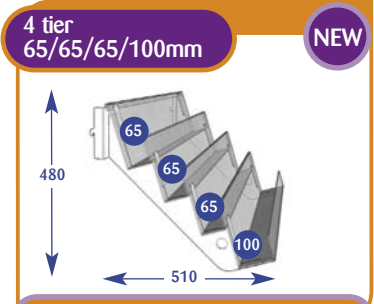

Size	Code
Upto 600mm	A011059
Upto 650mm	A071499
Upto 900mm	A021050
Upto 1000mm	A031081
Upto 1200mm	A041055
Upto 1250mm	A051040
Upto 1330mm	A061041