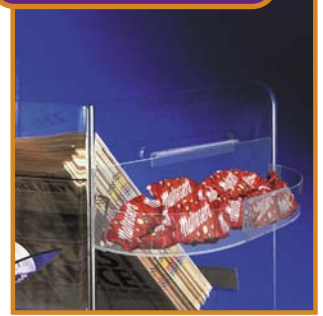

Confectionery Pocket

h 100mm w 395mm d 120mm
K001002

††Optional Magazine pockets available. Please quote codes on all orders. Other sizes are available subject to quotation.