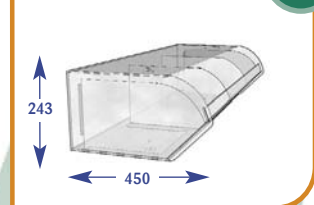

Central Bin

POA

NEW