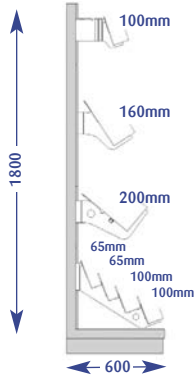

Magazines

Magazine Individual Shelves

All dimensions are in millimetres and are approximate.

Approximate dimensions given to help configure your bay profile.

1 tier 65mm* 48 HR

Size	Code
Upto 600mm	A011007
Upto 650mm	A071099
Upto 900mm	A021010
Upto 1000mm	A031007
Upto 1200mm	A041007
Upto 1250mm	A051010
Upto 1330mm	A061010

Please quote codes on all orders. Other sizes are available subject to quotation.

Magazines

All dimensions are in millimetres and are approximate.

Freestanding & Good Ideas

12 Face Mag Tower

NEW

h 1380mm w 496mm d 530mm
A001085

Magazine Hook on Pocket

48 HR

h 195mm (int) w 240mm (int) d 65mm (int)
K001027

Eyeline Magazine Header Unit fits Cubes & Towers

NEW

w 870mm d 730mm
B001190

Individual mag header shelf for towers
B101222

††Optional Magazine pockets available, CODE: K001001 Please quote codes on all orders. Other sizes are available subject to quotation.

Newspapers

All dimensions are in millimetres and are approximate.

News Bays & Individual Shelves

Horizontal News Bay

NEW

Size

Code

Upto 600mm	B011067
Upto 650mm	B071127
Upto 900mm	B021063
Upto 1000mm	B031098
Upto 1200mm	B041074
Upto 1250mm	B051068
Upto 1330mm	B061065