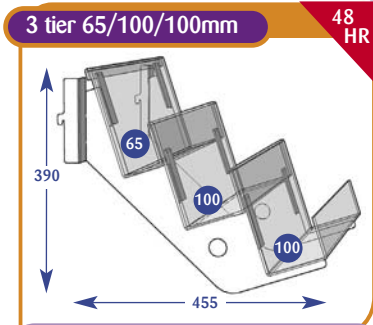

2 tier 200mm

Size	Code
Upto 600mm	POA
Upto 650mm	POA
Upto 900mm	POA
Upto 1000mm	POA
Upto 1200mm	POA
Upto 1250mm	POA
Upto 1330mm	POA

3 tier 65mm* 48 HR

Size	Code
Upto 600mm	A011009
Upto 650mm	A071152
Upto 900mm	A021016
Upto 1000mm	A031009
Upto 1200mm	A041009
Upto 1250mm	A051016
Upto 1330mm	A061016

Slatwall Options:

All brackets are also available for slatwall, please state on your order. Items not marked * require slatwall adaptors, item code K201003

Please quote codes on all orders. Other sizes are available subject to quotation.

Magazines

Magazine Individual Shelves

All dimensions are in millimetres and are approximate.

Size	Code
Upto 600mm	A011011
Upto 650mm	A071141
Upto 900mm	A021015
Upto 1000mm	A031011
Upto 1200mm	A041011
Upto 1250mm	A051015
Upto 1330mm	A061015

Size	Code
Upto 600mm	A011048
Upto 650mm	A071351
Upto 900mm	A021040
Upto 1000mm	A031018
Upto 1200mm	A041045
Upto 1250mm	A051022
Upto 1330mm	A061030

Size	Code
Upto 600mm	A011014
Upto 650mm	A071135
Upto 900mm	A021014
Upto 1000mm	A031014
Upto 1200mm	A041014
Upto 1250mm	A051014
Upto 1330mm	A061014