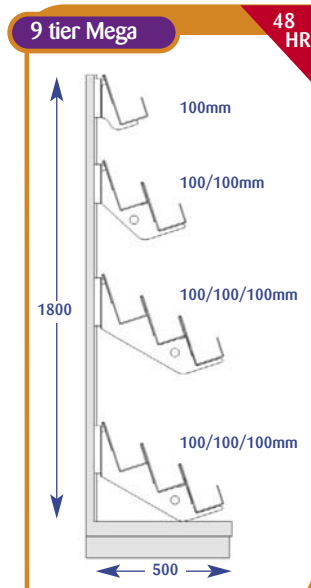

Size	Code
Upto 600mm	A011006
Upto 650mm	A071081
Upto 900mm	A021008
Upto 1000mm	A031006
Upto 1200mm	A041006
Upto 1250mm	A051008
Upto 1330mm	A061008

Size	Code
Upto 600mm	A011053
Upto 650mm	A071513
Upto 900mm	A021043
Upto 1000mm	A031037
Upto 1200mm	A041047
Upto 1250mm	A051039
Upto 1330mm	A061040

Size	Code
Upto 600mm	A011063
Upto 650mm	A071490
Upto 900mm	A021165
Upto 1000mm	A031096
Upto 1200mm	A041070
Upto 1250mm	A051062
Upto 1330mm	A061045

Size	Code
Upto 600mm	A011054
Upto 650mm	A071514
Upto 900mm	A021044
Upto 1000mm	A031074
Upto 1200mm	A041048
Upto 1250mm	A051034
Upto 1330mm	A061036

Please quote codes on all orders. Other sizes are available subject to quotation.