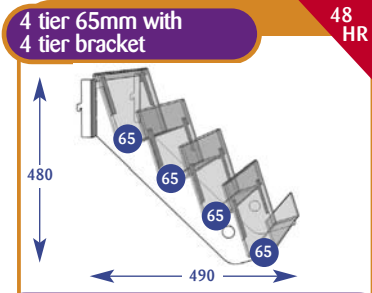

Size	Code
Upto 600mm	A011052
Upto 650mm	A071515
Upto 900mm	A021041
Upto 1000mm	A031073
Upto 1200mm	A041046
Upto 1250mm	A051023
Upto 1330mm	A061023