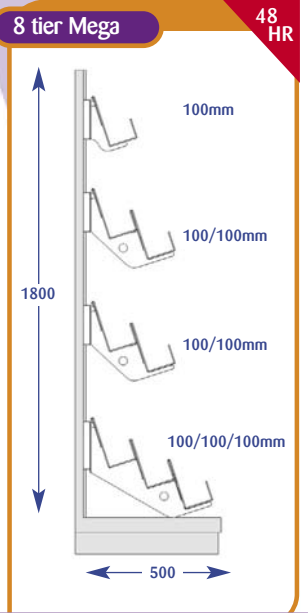

## Magazine Bays

All dimensions are in millimetres and are approximate.

Size	Code
Upto 600mm	A011001
Upto 650mm	A071019
Upto 900mm	A021002
Upto 1000mm	A031001
Upto 1200mm	A041001
Upto 1250mm	A051002
Upto 1330mm	A061002