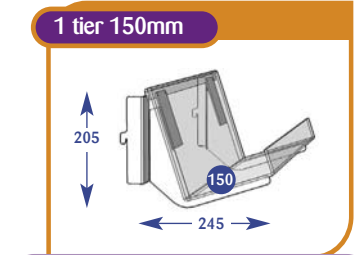

## Magazine Individual Shelves

All dimensions are in millimetres and are approximate.

Approximate dimensions given to help configure your bay profile.

Size	Code
Upto 600mm	A011007
Upto 650mm	A071099
Upto 900mm	A021010
Upto 1000mm	A031007
Upto 1200mm	A041007
Upto 1250mm	A051010
Upto 1330mm	A061010

Size	Code
Upto 600mm	A011012
Upto 650mm	A071090
Upto 900mm	A021009
Upto 1000mm	A031012
Upto 1200mm	A041012
Upto 1250mm	A051009
Upto 1330mm	A061009

Size	Code
Upto 600mm	A011088
Upto 650mm	A071519
Upto 900mm	A021067
Upto 1000mm	A031148
Upto 1200mm	A041096
Upto 1250mm	A051085
Upto 1330mm	A061068

Size	Code
Upto 600mm	POA
Upto 650mm	POA
Upto 900mm	POA
Upto 1000mm	POA
Upto 1200mm	POA
Upto 1250mm	POA
Upto 1330mm	POA

Size	Code
Upto 600mm	POA
Upto 650mm	POA
Upto 900mm	POA
Upto 1000mm	POA
Upto 1200mm	POA
Upto 1250mm	POA
Upto 1330mm	POA