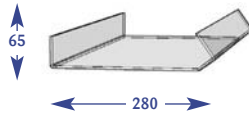

Confectionery/Snacks

All dimensions are in millimetres and are approximate.

Confectionery Shelves & Crisp Bins

Tubed Snack Shelf

Size	Code
Upto 600mm	E011006
Upto 650mm	E071028
Upto 900mm	E021007
Upto 1000mm	E031006
Upto 1200mm	E041006
Upto 1250mm	E051006
Upto 1330mm	E061006