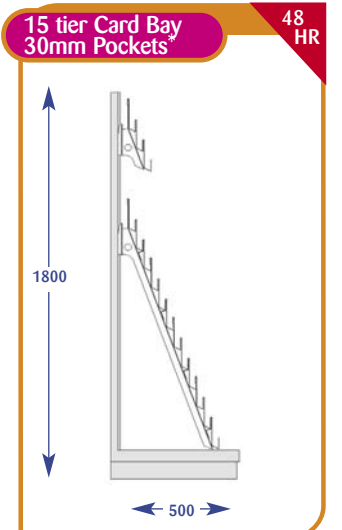

Size	Code
Upto 600mm	C011029
Upto 650mm	C071088
Upto 900mm	C021011
Upto 1000mm	C031022
Upto 1200mm	C041016
Upto 1250mm	C051012
Upto 1330mm	C061006

**Greeting Card Dividers available
C501001 Pack of 20**

Slatwall Options: All brackets are also available for slatwall, please state on your order. Items not marked * require slatwall adaptors, item code K201003

Please quote codes on all orders. Other sizes are available subject to quotation.