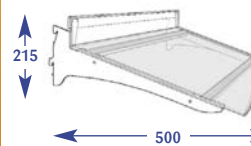

450mm Flangle™ (to suit 500mm)

Size	Code
Upto 600mm	D011103
Upto 650mm	D071268
Upto 900mm	D021088
Upto 1000mm	D031248
Upto 1200mm	D041133
Upto 1250mm	D051103
Upto 1330mm	D061075

Slatwall Options:

All brackets are also available for slatwall, please state on your order. Items not marked * require slatwall adaptors, item code K201003

Please quote codes on all orders. Other sizes are available subject to quotation.