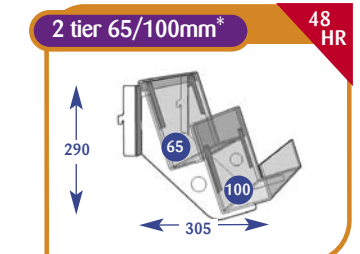

Size	Code
Upto 600mm	A011010
Upto 650mm	A071117
Upto 900mm	A021012
Upto 1000mm	A031010
Upto 1200mm	A041010
Upto 1250mm	A051012
Upto 1330mm	A061012