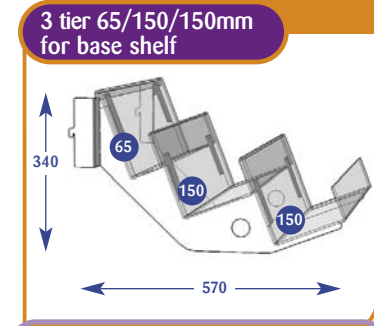

## Magazine Individual Shelves

All dimensions are in millimetres and are approximate.

Size	Code
Upto 600mm	A011011
Upto 650mm	A071141
Upto 900mm	A021015
Upto 1000mm	A031011
Upto 1200mm	A041011
Upto 1250mm	A051015
Upto 1330mm	A061015

Size	Code
Upto 600mm	A011048
Upto 650mm	A071351
Upto 900mm	A021040
Upto 1000mm	A031018
Upto 1200mm	A041045
Upto 1250mm	A051022
Upto 1330mm	A061030

Size	Code
Upto 600mm	A011014
Upto 650mm	A071135
Upto 900mm	A021014
Upto 1000mm	A031014
Upto 1200mm	A041014
Upto 1250mm	A051014
Upto 1330mm	A061014