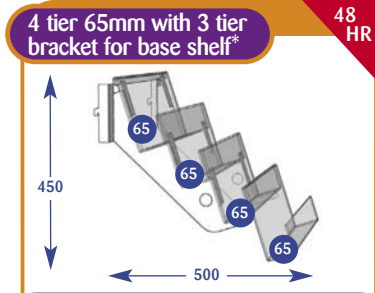

Size	Code
Upto 600mm	A011015
Upto 650mm	A071164
Upto 900mm	A021017
Upto 1000mm	A031015
Upto 1200mm	A041015
Upto 1250mm	A051018
Upto 1330mm	A061017