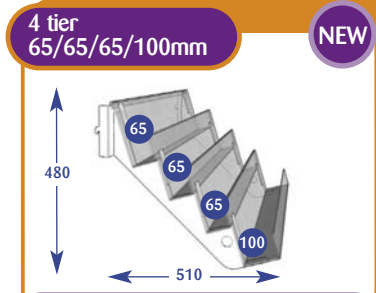

Size	Code
Upto 600mm	A011059
Upto 650mm	A071499
Upto 900mm	A021050
Upto 1000mm	A031081
Upto 1200mm	A041055
Upto 1250mm	A051040
Upto 1330mm	A061041