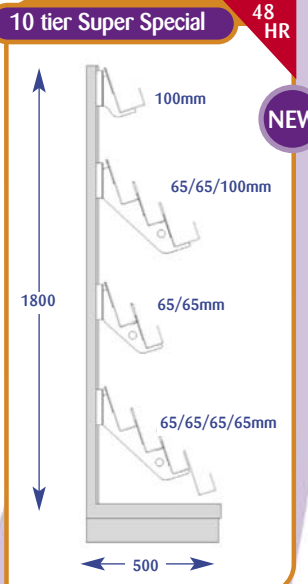

Size	Code
Upto 600mm	A011006
Upto 650mm	A071081
Upto 900mm	A021008
Upto 1000mm	A031006
Upto 1200mm	A041006
Upto 1250mm	A051008
Upto 1330mm	A061008

Size	Code
Upto 600mm	A011053
Upto 650mm	A071513
Upto 900mm	A021043
Upto 1000mm	A031037
Upto 1200mm	A041047
Upto 1250mm	A051039
Upto 1330mm	A061040

Size	Code
Upto 600mm	A011063
Upto 650mm	A071490
Upto 900mm	A021165
Upto 1000mm	A031096
Upto 1200mm	A041070
Upto 1250mm	A051062
Upto 1330mm	A061045

Size	Code
Upto 600mm	A011054
Upto 650mm	A071514
Upto 900mm	A021044
Upto 1000mm	A031074
Upto 1200mm	A041048
Upto 1250mm	A051034
Upto 1330mm	A061036

Please quote codes on all orders. Other sizes are available subject to quotation.