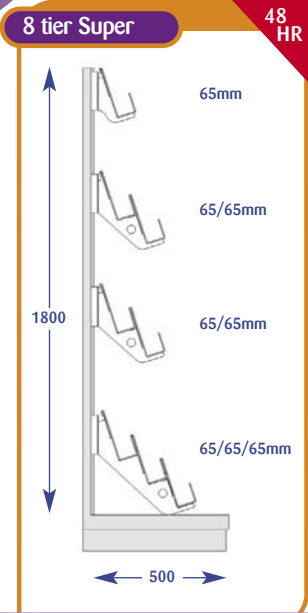

## Magazine Bays

All dimensions are in millimetres and are approximate.

Size	Code
Upto 600mm	A011001
Upto 650mm	A071019
Upto 900mm	A021002
Upto 1000mm	A031001
Upto 1200mm	A041001
Upto 1250mm	A051002
Upto 1330mm	A061002