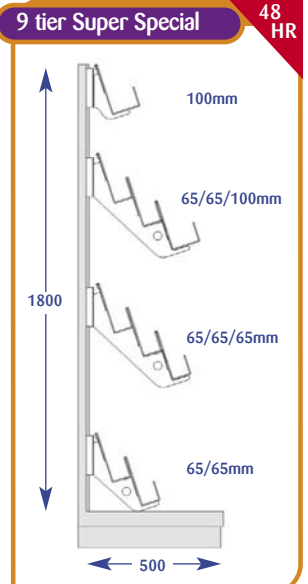

Size	Code
Upto 600mm	A011006
Upto 650mm	A071081
Upto 900mm	A021008
Upto 1000mm	A031006
Upto 1200mm	A041006
Upto 1250mm	A051008
Upto 1330mm	A061008

Size	Code
Upto 600mm	A011053
Upto 650mm	A071513
Upto 900mm	A021043
Upto 1000mm	A031037
Upto 1200mm	A041047
Upto 1250mm	A051039
Upto 1330mm	A061040

Size	Code
Upto 600mm	A011063
Upto 650mm	A071490
Upto 900mm	A021165
Upto 1000mm	A031096
Upto 1200mm	A041070
Upto 1250mm	A051062
Upto 1330mm	A061045

Size	Code
Upto 600mm	A011054
Upto 650mm	A071514
Upto 900mm	A021044
Upto 1000mm	A031074
Upto 1200mm	A041048
Upto 1250mm	A051034
Upto 1330mm	A061036

Please quote codes on all orders. Other sizes are available subject to quotation.