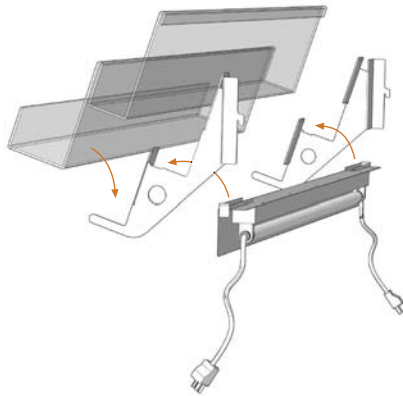

### Easy to Install

- Sit the Barlite in the cut out section of the brackets, with the tube/lamp facing towards the back.
- Plug male and female connectors together if using more than one light.
- Plug 13 amp plug into mains socket.
- Switch on and see the difference that illumination makes.
- Complies with relevant BS and EN approvals and regulations.
- Illuminate upto 13 bays from one 13 amp socket.
- Includes cable management system.