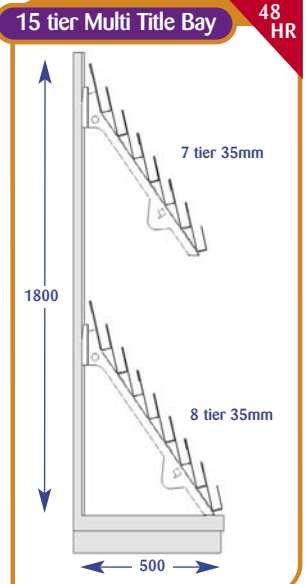

Size	Code
Upto 600mm	A011006
Upto 650mm	A071081
Upto 900mm	A021008
Upto 1000mm	A031006
Upto 1200mm	A041006
Upto 1250mm	A051008
Upto 1330mm	A061008

Size	Code
Upto 600mm	A011053
Upto 650mm	A071513
Upto 900mm	A021043
Upto 1000mm	A031037
Upto 1200mm	A041047
Upto 1250mm	A051039
Upto 1330mm	A061040

Size	Code
Upto 600mm	A011063
Upto 650mm	A071490
Upto 900mm	A021165
Upto 1000mm	A031096
Upto 1200mm	A041070
Upto 1250mm	A051062
Upto 1330mm	A061045

Size	Code
Upto 600mm	A011054
Upto 650mm	A071514
Upto 900mm	A021044
Upto 1000mm	A031074
Upto 1200mm	A041048
Upto 1250mm	A051034
Upto 1330mm	A061036

Please quote codes on all orders. Other sizes are available subject to quotation.