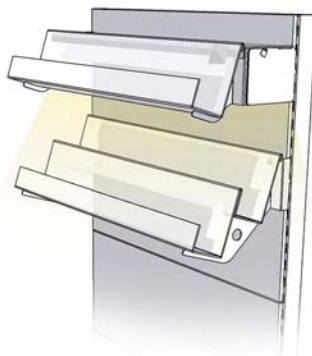

Top Tier Illumination

48 HR

Size	Code
Upto 600mm	L011006
Upto 650mm	L071022
Upto 900mm	L021006
Upto 1000mm	L031006
Upto 1200mm	L041007
Upto 1250mm	L051001
Upto 1330mm	L061001