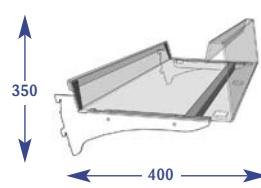

350mm Shelf (to suit 400mm)

Size	Code
Upto 600mm	E011083
Upto 650mm	E071143
Upto 900mm	E021074
Upto 1000mm	E031162
Upto 1200mm	E041088
Upto 1250mm	E051081
Upto 1330mm	E061071