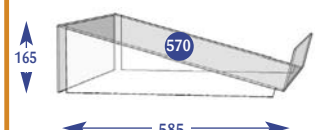

570mm angled base shelf 90° 100mm riser

Size	Code
Upto 600mm	D011033
Upto 650mm	D071073
Upto 900mm	D021021
Upto 1000mm	D031044
Upto 1200mm	D041033
Upto 1250mm	D051019
Upto 1330mm	D061020