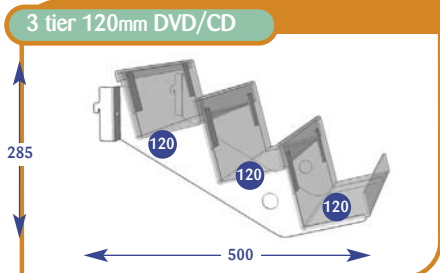

Multimedia

All dimensions are in millimetres and are approximate.

Individual Shelves

Freestanding & Good Ideas

Size	Code
Upto 600mm	F011017
Upto 650mm	F071018
Upto 900mm	F021015
Upto 1000mm	F031018
Upto 1200mm	F041016
Upto 1250mm	F051012
Upto 1330mm	F061013