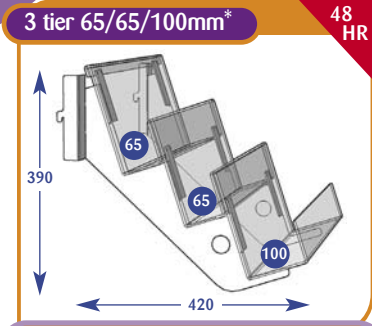

Size	Code
Upto 600mm	POA
Upto 650mm	POA
Upto 900mm	POA
Upto 1000mm	POA
Upto 1200mm	POA
Upto 1250mm	POA
Upto 1330mm	POA

Size	Code
Upto 600mm	A011009
Upto 650mm	A071152
Upto 900mm	A021016
Upto 1000mm	A031009
Upto 1200mm	A041009
Upto 1250mm	A051016
Upto 1330mm	A061016

**Slatwall Options:**

All brackets are also available for slatwall, please state on your order. Items not marked \* require slatwall adaptors, item code K201003

Please quote codes on all orders. Other sizes are available subject to quotation.

## Magazine Individual Shelves

All dimensions are in millimetres and are approximate.

Size	Code
Upto 600mm	A011011
Upto 650mm	A071141
Upto 900mm	A021015
Upto 1000mm	A031011
Upto 1200mm	A041011
Upto 1250mm	A051015
Upto 1330mm	A061015