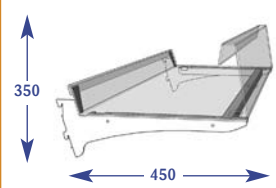

400mm Shelf (to suit 450mm)

Size	Code
Upto 600mm	E011084
Upto 650mm	E071144
Upto 900mm	E021075
Upto 1000mm	E031163
Upto 1200mm	E041089
Upto 1250mm	E051082
Upto 1330mm	E061072