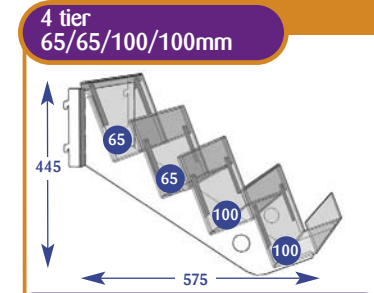

## Magazine Individual Shelves

All dimensions are in millimetres and are approximate.

Size	Code
Upto 600mm	A011011
Upto 650mm	A071141
Upto 900mm	A021015
Upto 1000mm	A031011
Upto 1200mm	A041011
Upto 1250mm	A051015
Upto 1330mm	A061015

Size	Code
Upto 600mm	A011048
Upto 650mm	A071351
Upto 900mm	A021040
Upto 1000mm	A031018
Upto 1200mm	A041045
Upto 1250mm	A051022
Upto 1330mm	A061030

Size	Code
Upto 600mm	A011014
Upto 650mm	A071135
Upto 900mm	A021014
Upto 1000mm	A031014
Upto 1200mm	A041014
Upto 1250mm	A051014
Upto 1330mm	A061014

Size	Code
Upto 600mm	A011090
Upto 650mm	A071521
Upto 900mm	A021070
Upto 1000mm	A031151
Upto 1200mm	A041098
Upto 1250mm	A051087
Upto 1330mm	A061070

Size	Code
Upto 600mm	A011052
Upto 650mm	A071515
Upto 900mm	A021041
Upto 1000mm	A031073
Upto 1200mm	A041046
Upto 1250mm	A051023
Upto 1330mm	A061023

Size	Code
Upto 600mm	A011015
Upto 650mm	A071164
Upto 900mm	A021017
Upto 1000mm	A031015
Upto 1200mm	A041015
Upto 1250mm	A051018
Upto 1330mm	A061017

Size	Code
Upto 600mm	A011059
Upto 650mm	A071499
Upto 900mm	A021050
Upto 1000mm	A031081
Upto 1200mm	A041055
Upto 1250mm	A051040
Upto 1330mm	A061041