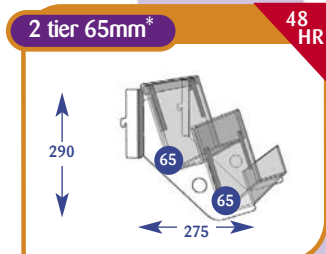

## Magazine Individual Shelves

All dimensions are in millimetres and are approximate.

Approximate dimensions given to help configure your bay profile.

Size	Code
Upto 600mm	A011007
Upto 650mm	A071099
Upto 900mm	A021010
Upto 1000mm	A031007
Upto 1200mm	A041007
Upto 1250mm	A051010
Upto 1330mm	A061010

Size	Code
Upto 600mm	A011012
Upto 650mm	A071090
Upto 900mm	A021009
Upto 1000mm	A031012
Upto 1200mm	A041012
Upto 1250mm	A051009
Upto 1330mm	A061009

Size	Code
Upto 600mm	A011088
Upto 650mm	A071519
Upto 900mm	A021067
Upto 1000mm	A031148
Upto 1200mm	A041096
Upto 1250mm	A051085
Upto 1330mm	A061068

Size	Code
Upto 600mm	POA
Upto 650mm	POA
Upto 900mm	POA
Upto 1000mm	POA
Upto 1200mm	POA
Upto 1250mm	POA
Upto 1330mm	POA

Size	Code
Upto 600mm	POA
Upto 650mm	POA
Upto 900mm	POA
Upto 1000mm	POA
Upto 1200mm	POA
Upto 1250mm	POA
Upto 1330mm	POA