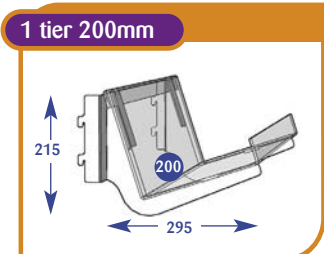

## Magazine Individual Shelves

All dimensions are in millimetres and are approximate.

Approximate dimensions given to help configure your bay profile.

Size	Code
Upto 600mm	A011007
Upto 650mm	A071099
Upto 900mm	A021010
Upto 1000mm	A031007
Upto 1200mm	A041007
Upto 1250mm	A051010
Upto 1330mm	A061010

Size	Code
Upto 600mm	A011012
Upto 650mm	A071090
Upto 900mm	A021009
Upto 1000mm	A031012
Upto 1200mm	A041012
Upto 1250mm	A051009
Upto 1330mm	A061009

Size	Code
Upto 600mm	A011088
Upto 650mm	A071519
Upto 900mm	A021067
Upto 1000mm	A031148
Upto 1200mm	A041096
Upto 1250mm	A051085
Upto 1330mm	A061068