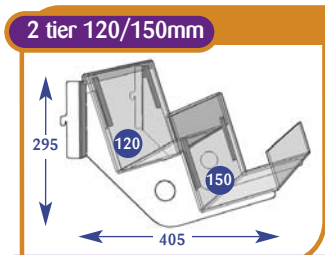

Size	Code
Upto 600mm	A011089
Upto 650mm	A071520
Upto 900mm	A021068
Upto 1000mm	A031149
Upto 1200mm	A041097
Upto 1250mm	A051086
Upto 1330mm	A061069