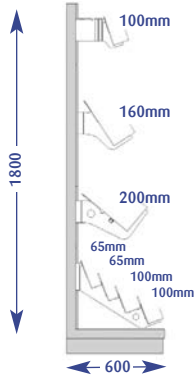

Newspapers

All dimensions are in millimetres and are approximate.

News Bays & Individual Shelves

Horizontal News Bay

NEW

Size

Code

Upto 600mm	B011067
Upto 650mm	B071127
Upto 900mm	B021063
Upto 1000mm	B031098
Upto 1200mm	B041074
Upto 1250mm	B051068
Upto 1330mm	B061065