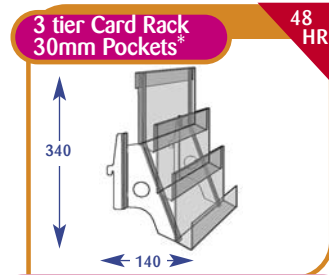

Size	Code
Upto 600mm	C011001
Upto 650mm	C071022
Upto 900mm	C021003
Upto 1000mm	C031001
Upto 1200mm	C041001
Upto 1250mm	C051003
Upto 1330mm	C061003