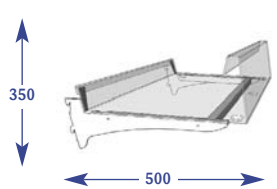

450mm Shelf (to suit 500mm)

Size	Code
Upto 600mm	E011085
Upto 650mm	E071145
Upto 900mm	E021076
Upto 1000mm	E031164
Upto 1200mm	E041090
Upto 1250mm	E051083
Upto 1330mm	E061073