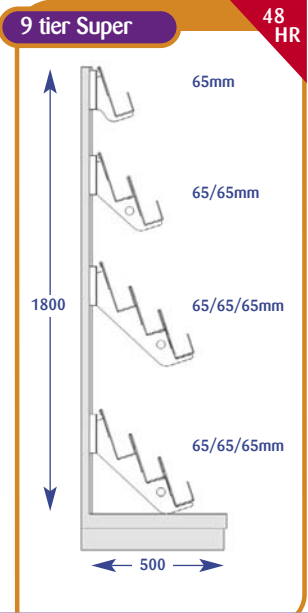

## Magazine Bays

All dimensions are in millimetres and are approximate.

Size	Code
Upto 600mm	A011001
Upto 650mm	A071019
Upto 900mm	A021002
Upto 1000mm	A031001
Upto 1200mm	A041001
Upto 1250mm	A051002
Upto 1330mm	A061002