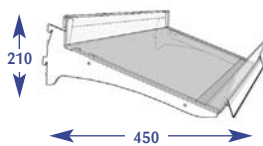

400mm Flangle™ (to suit 450mm)

Size	Code
Upto 600mm	D011104
Upto 650mm	D071269
Upto 900mm	D021089
Upto 1000mm	D031249
Upto 1200mm	D041134
Upto 1250mm	D051104
Upto 1330mm	D061076