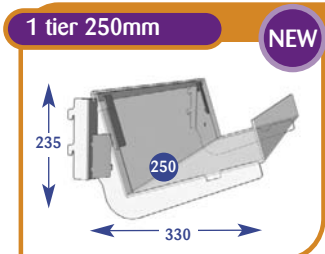

## Magazine Individual Shelves

All dimensions are in millimetres and are approximate.

Approximate dimensions given to help configure your bay profile.

Size	Code
Upto 600mm	A011007
Upto 650mm	A071099
Upto 900mm	A021010
Upto 1000mm	A031007
Upto 1200mm	A041007
Upto 1250mm	A051010
Upto 1330mm	A061010

Size	Code
Upto 600mm	A011012
Upto 650mm	A071090
Upto 900mm	A021009
Upto 1000mm	A031012
Upto 1200mm	A041012
Upto 1250mm	A051009
Upto 1330mm	A061009

Size	Code
Upto 600mm	A011088
Upto 650mm	A071519
Upto 900mm	A021067
Upto 1000mm	A031148
Upto 1200mm	A041096
Upto 1250mm	A051085
Upto 1330mm	A061068

Size	Code
Upto 600mm	POA
Upto 650mm	POA
Upto 900mm	POA
Upto 1000mm	POA
Upto 1200mm	POA
Upto 1250mm	POA
Upto 1330mm	POA

Size	Code
Upto 600mm	POA
Upto 650mm	POA
Upto 900mm	POA
Upto 1000mm	POA
Upto 1200mm	POA
Upto 1250mm	POA
Upto 1330mm	POA