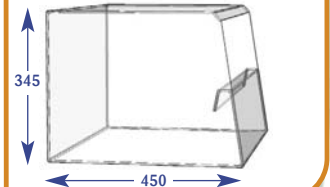

450mm Snacking bin promotional front + dividers

Size	Code
Upto 600mm	E011016
Upto 650mm	E071041
Upto 900mm	E021011
Upto 1000mm	E031027
Upto 1200mm	E041017
Upto 1250mm	E051011
Upto 1330mm	E061012