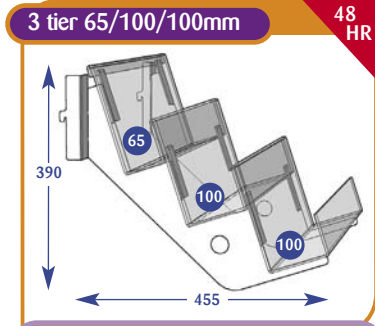

Size	Code
Upto 600mm	POA
Upto 650mm	POA
Upto 900mm	POA
Upto 1000mm	POA
Upto 1200mm	POA
Upto 1250mm	POA
Upto 1330mm	POA

Size	Code
Upto 600mm	A011009
Upto 650mm	A071152
Upto 900mm	A021016
Upto 1000mm	A031009
Upto 1200mm	A041009
Upto 1250mm	A051016
Upto 1330mm	A061016

**Slatwall Options:**

All brackets are also available for slatwall, please state on your order. Items not marked \* require slatwall adaptors, item code K201003

Please quote codes on all orders. Other sizes are available subject to quotation.

## Magazine Individual Shelves

All dimensions are in millimetres and are approximate.

Size	Code
Upto 600mm	A011011
Upto 650mm	A071141
Upto 900mm	A021015
Upto 1000mm	A031011
Upto 1200mm	A041011
Upto 1250mm	A051015
Upto 1330mm	A061015