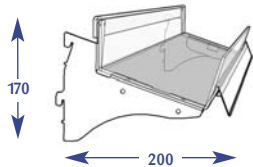

150mm Flangle™ (to suit 200mm)

Size	Code
Upto 600mm	D011109
Upto 650mm	D071274
Upto 900mm	D021094
Upto 1000mm	D031254
Upto 1200mm	D041139
Upto 1250mm	D051109
Upto 1330mm	D061081