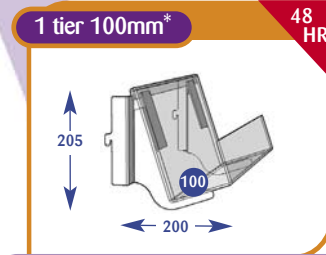

## Magazine Individual Shelves

All dimensions are in millimetres and are approximate.

Approximate dimensions given to help configure your bay profile.

Size	Code
Upto 600mm	A011007
Upto 650mm	A071099
Upto 900mm	A021010
Upto 1000mm	A031007
Upto 1200mm	A041007
Upto 1250mm	A051010
Upto 1330mm	A061010