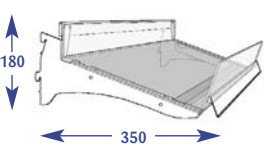

300mm Flangle™ (to suit 350mm)

Size	Code
Upto 600mm	D011106
Upto 650mm	D071271
Upto 900mm	D021091
Upto 1000mm	D031251
Upto 1200mm	D041136
Upto 1250mm	D051106
Upto 1330mm	D061078