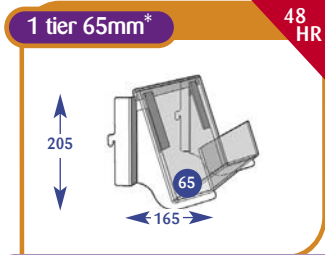

Size	Code
Upto 600mm	A011053
Upto 650mm	A071513
Upto 900mm	A021043
Upto 1000mm	A031037
Upto 1200mm	A041047
Upto 1250mm	A051039
Upto 1330mm	A061040

Size	Code
Upto 600mm	A011063
Upto 650mm	A071490
Upto 900mm	A021165
Upto 1000mm	A031096
Upto 1200mm	A041070
Upto 1250mm	A051062
Upto 1330mm	A061045

Size	Code
Upto 600mm	A011054
Upto 650mm	A071514
Upto 900mm	A021044
Upto 1000mm	A031074
Upto 1200mm	A041048
Upto 1250mm	A051034
Upto 1330mm	A061036

Please quote codes on all orders. Other sizes are available subject to quotation.

## Magazine Individual Shelves

All dimensions are in millimetres and are approximate.

Approximate dimensions given to help configure your bay profile.

Size	Code
Upto 600mm	A011007
Upto 650mm	A071099
Upto 900mm	A021010
Upto 1000mm	A031007
Upto 1200mm	A041007
Upto 1250mm	A051010
Upto 1330mm	A061010