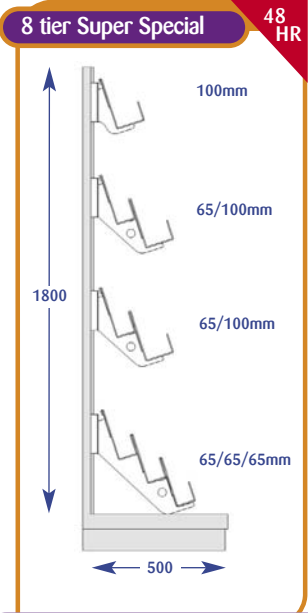

## Magazine Bays

All dimensions are in millimetres and are approximate.

Size	Code
Upto 600mm	A011001
Upto 650mm	A071019
Upto 900mm	A021002
Upto 1000mm	A031001
Upto 1200mm	A041001
Upto 1250mm	A051002
Upto 1330mm	A061002