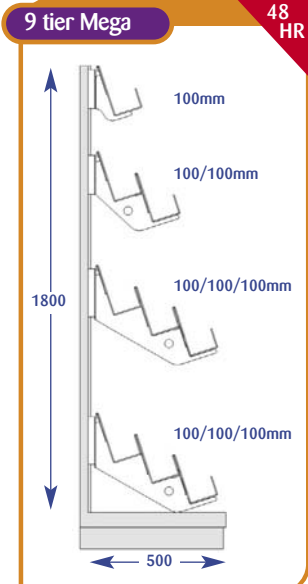

Size	Code
Upto 600mm	A011006
Upto 650mm	A071081
Upto 900mm	A021008
Upto 1000mm	A031006
Upto 1200mm	A041006
Upto 1250mm	A051008
Upto 1330mm	A061008

Size	Code
Upto 600mm	A011053
Upto 650mm	A071513
Upto 900mm	A021043
Upto 1000mm	A031037
Upto 1200mm	A041047
Upto 1250mm	A051039
Upto 1330mm	A061040

Size	Code
Upto 600mm	A011063
Upto 650mm	A071490
Upto 900mm	A021165
Upto 1000mm	A031096
Upto 1200mm	A041070
Upto 1250mm	A051062
Upto 1330mm	A061045

Size	Code
Upto 600mm	A011054
Upto 650mm	A071514
Upto 900mm	A021044
Upto 1000mm	A031074
Upto 1200mm	A041048
Upto 1250mm	A051034
Upto 1330mm	A061036

Please quote codes on all orders. Other sizes are available subject to quotation.