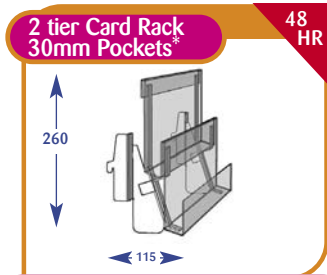

Greeting Cards, Stationery & More

Greeting Cards Individual Shelves

All dimensions are in millimetres and are approximate.

Size	Code
Upto 600mm	C011020
Upto 650mm	C071103
Upto 900mm	C021007
Upto 1000mm	C031012
Upto 1200mm	C041010
Upto 1250mm	C051008
Upto 1330mm	C061008