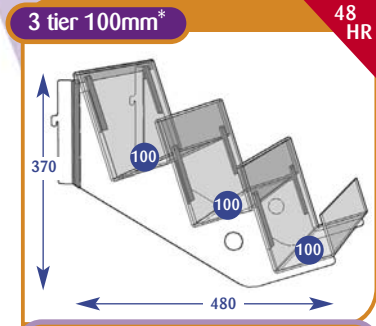

Size	Code
Upto 600mm	A011014
Upto 650mm	A071135
Upto 900mm	A021014
Upto 1000mm	A031014
Upto 1200mm	A041014
Upto 1250mm	A051014
Upto 1330mm	A061014