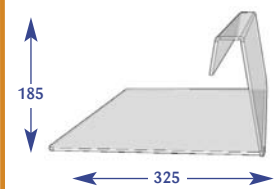

Base Riser

Size	Code
Upto 600mm	E011023
Upto 650mm	E071048
Upto 900mm	E021019
Upto 1000mm	E031035
Upto 1200mm	E041024
Upto 1250mm	E051017
Upto 1330mm	E061018