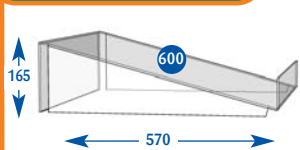

Top Bin

POA

NEW

- Various bin width & depths available.
- Ideal solution for bagged / pouched sweets.
- Integral dividers.
- Maintains maximum display impact.
- Optional front, side & divider graphic holders.
- Stacking bin design to suit height variations.

Confectionery/Snacks

All prices are subject to discount.

Confectionery Shelves & Crisp Bins

All dimensions are in millimetres and are approximate.

600mm angled base shelf 70mm riser

570mm angled base shelf 90° 100mm riser