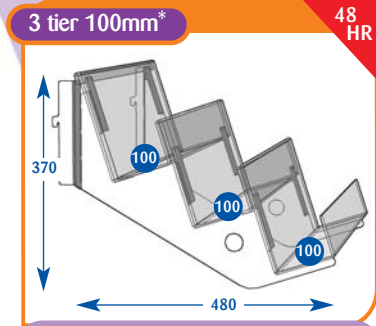

Size	Code	Price
Upto 600mm	A011014	£107.65
Upto 650mm	A071135	£121.85
Upto 900mm	A021014	£137.00
Upto 1000mm	A031014	£137.00
Upto 1200mm	A041014	£146.65
Upto 1250mm	A051014	£160.15
Upto 1330mm	A061014	£169.15