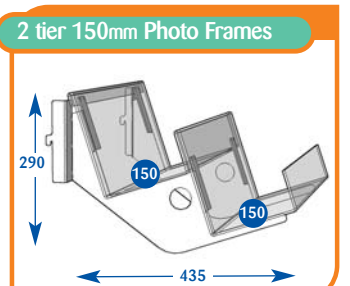

Size	Code	Price
Upto 600mm	G011027	£87.50
Upto 650mm	G071082	£97.00
Upto 900mm	G021011	£104.25
Upto 1000mm	G031019	£104.25
Upto 1200mm	G041020	£113.85
Upto 1250mm	G051005	£131.85
Upto 1330mm	G061004	£140.50