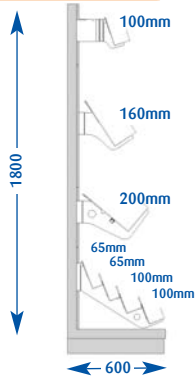

Magazine Hook on Pocket

48 HR

h 195mm (int) w 240mm (int) d 65mm (int)
£14.50 K001027

Eyeline Magazine Header Unit fits Cubes & Towers

NEW

w 870mm d 730mm
£65.00 B001190

Individual mag header shelf for towers
£16.65 B101222

All dimensions are in millimetres and are approximate.

News Bays & Individual Shelves

Horizontal News Bay

NEW

Size	Code	Price
Upto 600mm	B011067	£323.35
Upto 650mm	B071127	£362.50
Upto 900mm	B021063	£397.85
Upto 1000mm	B031098	£397.85
Upto 1200mm	B041074	£432.35
Upto 1250mm	B051068	£453.65
Upto 1330mm	B061065	£530.35