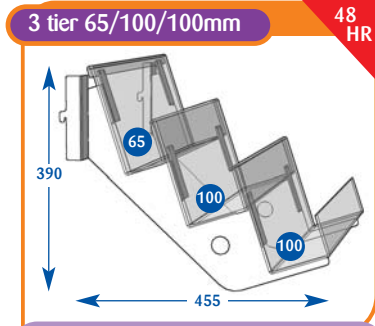

Magazines

All prices are subject to discount.

All dimensions are in millimetres and are approximate.

Magazine Individual Shelves

Size	Code	Price
Upto 600mm	A011011	£94.75
Upto 650mm	A071141	£112.75
Upto 900mm	A021015	£121.85
Upto 1000mm	A031011	£121.85
Upto 1200mm	A041011	£136.50
Upto 1250mm	A051015	£153.00
Upto 1330mm	A061015	£162.25