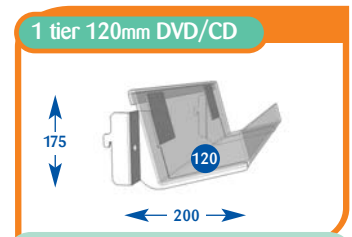

Size	Code	Price
Upto 600mm	F011015	£60.50
Upto 650mm	F071016	£65.25
Upto 900mm	F021013	£66.25
Upto 1000mm	F031016	£66.25
Upto 1200mm	F041014	£69.35
Upto 1250mm	F051010	£71.00
Upto 1330mm	F061011	£75.00