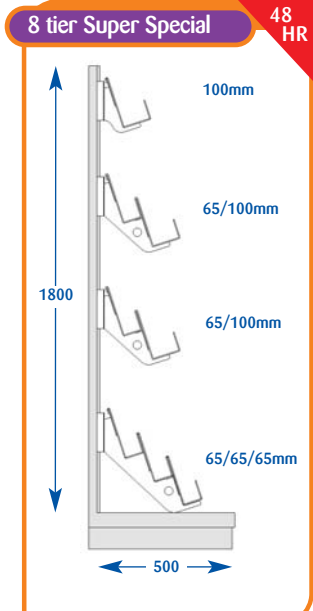

All prices exclude VAT and delivery.

Magazines

Prices do not include backing system.

All prices are subject to discount.

All dimensions are in millimetres and are approximate.

Magazine Bays

Size	Code	Price
Upto 600mm	A011001	£262.65
Upto 650mm	A071019	£304.25
Upto 900mm	A021002	£335.00
Upto 1000mm	A031001	£335.00
Upto 1200mm	A041001	£370.00
Upto 1250mm	A051002	£402.75
Upto 1330mm	A061002	£428.25