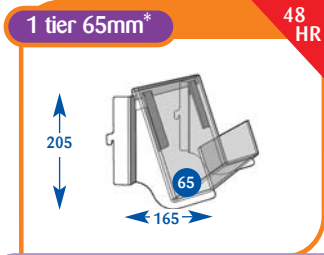

Please quote codes on all orders. Other sizes are available subject to quotation.

Magazines

All prices are subject to discount.

All dimensions are in millimetres and are approximate.

Magazine Individual Shelves

Approximate dimensions given to help configure your bay profile.

Size	Code	Price
Upto 600mm	A011007	£43.25
Upto 650mm	A071099	£47.75
Upto 900mm	A021010	£51.25
Upto 1000mm	A031007	£51.25
Upto 1200mm	A041007	£54.25
Upto 1250mm	A051010	£56.00
Upto 1330mm	A061010	£60.00