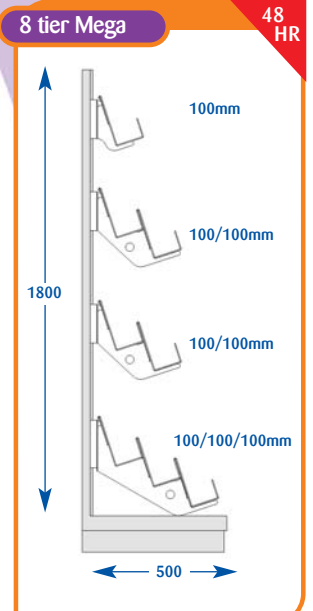

All prices exclude VAT and delivery.

Magazines

Prices do not include backing system.

All prices are subject to discount.

All dimensions are in millimetres and are approximate.

Magazine Bays

Size	Code	Price
Upto 600mm	A011001	£262.65
Upto 650mm	A071019	£304.25
Upto 900mm	A021002	£335.00
Upto 1000mm	A031001	£335.00
Upto 1200mm	A041001	£370.00
Upto 1250mm	A051002	£402.75
Upto 1330mm	A061002	£428.25