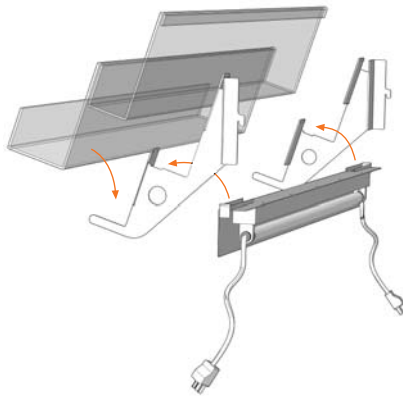

Magazine L Divider

48 HR

Size	Code	Price
To Suit 65mm	K001007	£1.85
To Suit 100mm	K001054	£1.95

Illumination

Easy to Install

- Sit the Barlite in the cut out section of the brackets, with the tube/lamp facing towards the back.
- Plug male and female connectors together if using more than one light.
- Plug 13 amp plug into mains socket.
- Switch on and see the difference that illumination makes.
- Complies with relevant BS and EN approvals and regulations.
- Illuminate upto 13 bays from one 13 amp socket.
- Includes cable management system.