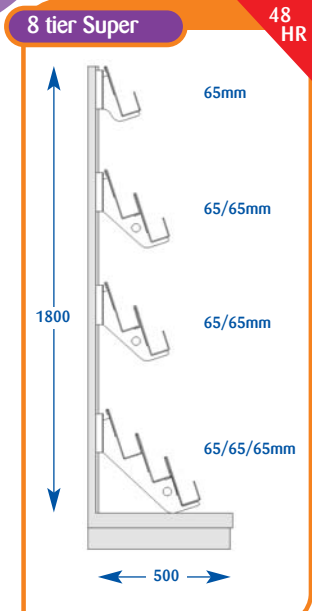

All prices exclude VAT and delivery.

Magazines

Prices do not include backing system.

All prices are subject to discount.

All dimensions are in millimetres and are approximate.

Magazine Bays

Size	Code	Price
Upto 600mm	A011001	£262.65
Upto 650mm	A071019	£304.25
Upto 900mm	A021002	£335.00
Upto 1000mm	A031001	£335.00
Upto 1200mm	A041001	£370.00
Upto 1250mm	A051002	£402.75
Upto 1330mm	A061002	£428.25

Size	Code	Price
Upto 600mm	A011002	£270.50
Upto 650mm	A071041	£309.75
Upto 900mm	A021004	£343.25
Upto 1000mm	A031002	£343.25
Upto 1200mm	A041002	£379.25
Upto 1250mm	A051004	£407.85
Upto 1330mm	A061004	£434.25