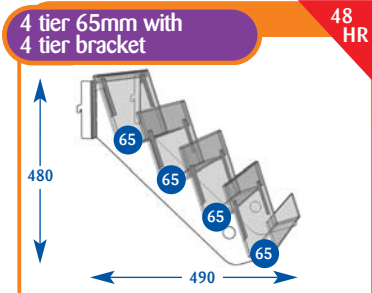

Size	Code	Price
Upto 600mm	A011052	£128.00
Upto 650mm	A071515	£142.00
Upto 900mm	A021041	£164.50
Upto 1000mm	A031073	£164.50
Upto 1200mm	A041046	£182.85
Upto 1250mm	A051023	£191.85
Upto 1330mm	A061023	£203.00