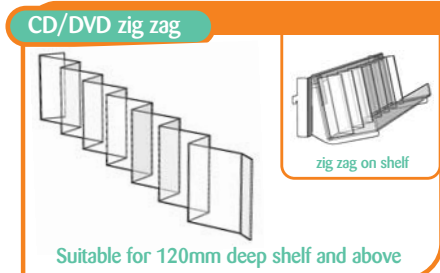

Suitable for 120mm deep shelf and above

Size	Code	Price
Upto 600mm	K011002	£6.50
Upto 650mm	K071001	£7.25
Upto 900mm	K021002	£8.50
Upto 1000mm	K031005	£8.50
Upto 1200mm	K041001	£13.00
Upto 1250mm	K051001	£13.00
Upto 1330mm	K061001	£14.50