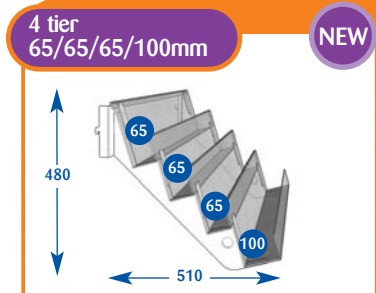

Size	Code	Price
Upto 600mm	A011059	£130.50
Upto 650mm	A071499	£140.50
Upto 900mm	A021050	£167.00
Upto 1000mm	A031081	£167.00
Upto 1200mm	A041055	£185.35
Upto 1250mm	A051040	£194.35
Upto 1330mm	A061041	£205.50