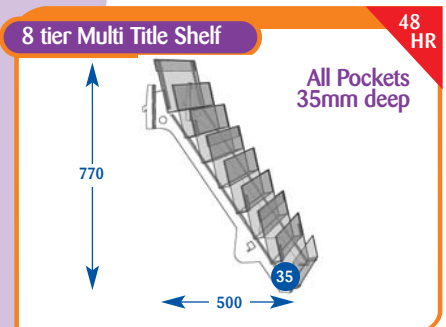

Size	Code	Price
Upto 600mm	A011056	£130.35
Upto 650mm	A071498	£136.00
Upto 900mm	A021046	£153.50
Upto 1000mm	A031076	£153.50
Upto 1200mm	A041050	£165.35
Upto 1250mm	A051037	£168.15
Upto 1330mm	A061038	£172.85

Please quote codes on all orders. Other sizes are available subject to quotation.