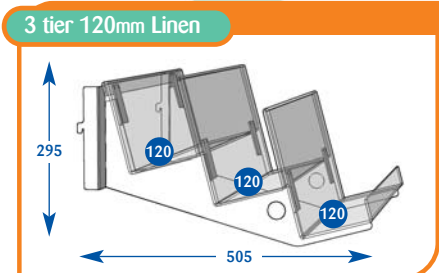

Individual Shelves

Freestanding & Good Ideas

Size	Code	Price
Upto 600mm	F011017	£86.15
Upto 650mm	F071018	£96.85
Upto 900mm	F021015	£103.50
Upto 1000mm	F031018	£103.50
Upto 1200mm	F041016	£112.25
Upto 1250mm	F051012	£116.65
Upto 1330mm	F061013	£126.15