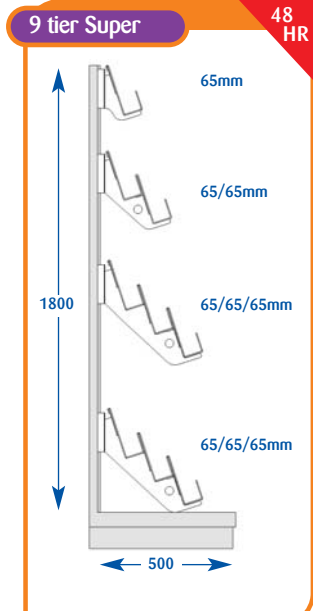

All prices exclude VAT and delivery.

Magazines

Prices do not include backing system.

All prices are subject to discount.

All dimensions are in millimetres and are approximate.

Magazine Bays

Size	Code	Price
Upto 600mm	A011001	£262.65
Upto 650mm	A071019	£304.25
Upto 900mm	A021002	£335.00
Upto 1000mm	A031001	£335.00
Upto 1200mm	A041001	£370.00
Upto 1250mm	A051002	£402.75
Upto 1330mm	A061002	£428.25

Size	Code	Price
Upto 600mm	A011002	£270.50
Upto 650mm	A071041	£309.75
Upto 900mm	A021004	£343.25
Upto 1000mm	A031002	£343.25
Upto 1200mm	A041002	£379.25
Upto 1250mm	A051004	£407.85
Upto 1330mm	A061004	£434.25