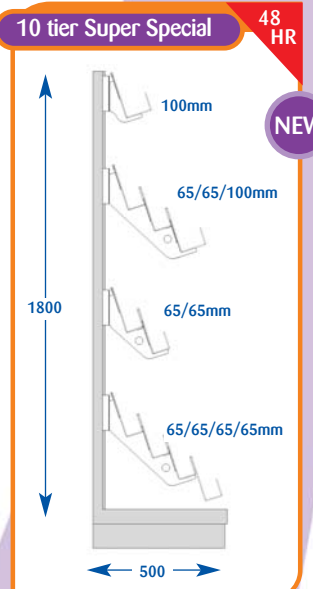

Size	Code	Price
Upto 600mm	A011006	£294.50
Upto 650mm	A071081	£339.35
Upto 900mm	A021008	£375.50
Upto 1000mm	A031006	£375.50
Upto 1200mm	A041006	£419.35
Upto 1250mm	A051008	£446.00
Upto 1330mm	A061008	£483.25

Size	Code	Price
Upto 600mm	A011053	£332.35
Upto 650mm	A071513	£380.85
Upto 900mm	A021043	£419.00
Upto 1000mm	A031037	£419.00
Upto 1200mm	A041047	£457.50
Upto 1250mm	A051039	£496.25
Upto 1330mm	A061040	£524.65

Size	Code	Price
Upto 600mm	A011063	£309.10
Upto 650mm	A071490	£357.60
Upto 900mm	A021165	£399.85
Upto 1000mm	A031096	£399.85
Upto 1200mm	A041070	£446.65
Upto 1250mm	A051062	£485.85
Upto 1330mm	A061045	£516.35

Size	Code	Price
Upto 600mm	A011054	£234.50
Upto 650mm	A071514	£245.65
Upto 900mm	A021044	£279.00
Upto 1000mm	A031074	£279.00
Upto 1200mm	A041048	£301.25
Upto 1250mm	A051034	£306.50
Upto 1330mm	A061036	£315.75

Please quote codes on all orders. Other sizes are available subject to quotation.