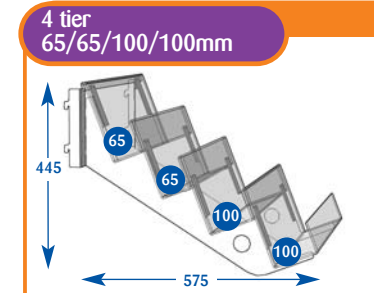

Size	Code	Price
Upto 600mm	POA	POA
Upto 650mm	POA	POA
Upto 900mm	POA	POA
Upto 1000mm	POA	POA
Upto 1200mm	POA	POA
Upto 1250mm	POA	POA
Upto 1330mm	POA	POA