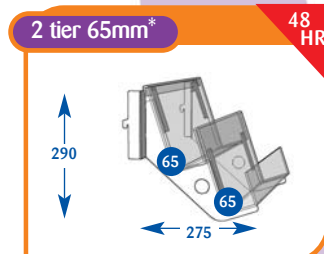

Approximate dimensions given to help configure your bay profile.

Size	Code	Price
Upto 600mm	A011007	£43.25
Upto 650mm	A071099	£47.75
Upto 900mm	A021010	£51.25
Upto 1000mm	A031007	£51.25
Upto 1200mm	A041007	£54.25
Upto 1250mm	A051010	£56.00
Upto 1330mm	A061010	£60.00

Size	Code	Price
Upto 600mm	A011012	£44.00
Upto 650mm	A071090	£48.00
Upto 900mm	A021009	£52.50
Upto 1000mm	A031012	£52.50
Upto 1200mm	A041012	£57.65
Upto 1250mm	A051009	£59.00
Upto 1330mm	A061009	£62.85

Size	Code	Price
Upto 600mm	A011088	£72.35
Upto 650mm	A071519	£81.65
Upto 900mm	A021067	£92.75
Upto 1000mm	A031148	£92.75
Upto 1200mm	A041096	£100.75
Upto 1250mm	A051085	£107.85
Upto 1330mm	A061068	£116.50

Size	Code	Price
Upto 600mm	POA	POA
Upto 650mm	POA	POA
Upto 900mm	POA	POA
Upto 1000mm	POA	POA
Upto 1200mm	POA	POA
Upto 1250mm	POA	POA
Upto 1330mm	POA	POA

Size	Code	Price
Upto 600mm	POA	POA
Upto 650mm	POA	POA
Upto 900mm	POA	POA
Upto 1000mm	POA	POA
Upto 1200mm	POA	POA
Upto 1250mm	POA	POA
Upto 1330mm	POA	POA