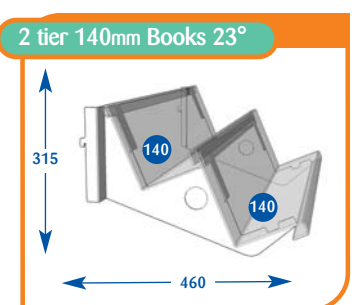

Size	Code	Price
Upto 600mm	G011023	£81.50
Upto 650mm	G071084	£92.15
Upto 900mm	G021013	£98.35
Upto 1000mm	G031022	£98.35
Upto 1200mm	G041018	£107.50
Upto 1250mm	G051008	£112.25
Upto 1330mm	G061007	£121.50