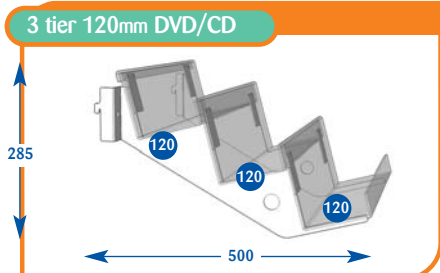

Individual Shelves

Freestanding & Good Ideas

Size	Code	Price
Upto 600mm	F011017	£86.15
Upto 650mm	F071018	£96.85
Upto 900mm	F021015	£103.50
Upto 1000mm	F031018	£103.50
Upto 1200mm	F041016	£112.25
Upto 1250mm	F051012	£116.65
Upto 1330mm	F061013	£126.15