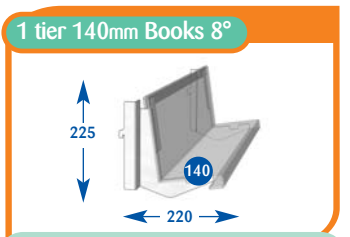

Size	Code	Price
Upto 600mm	G011015	£55.85
Upto 650mm	G071080	£62.35
Upto 900mm	G021012	£64.50
Upto 1000mm	G031020	£64.50
Upto 1200mm	G041021	£71.85
Upto 1250mm	G051006	£74.00
Upto 1330mm	G061005	£80.00