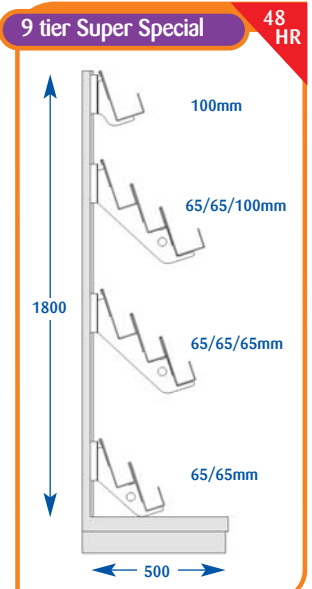

Size	Code	Price
Upto 600mm	A011006	£294.50
Upto 650mm	A071081	£339.35
Upto 900mm	A021008	£375.50
Upto 1000mm	A031006	£375.50
Upto 1200mm	A041006	£419.35
Upto 1250mm	A051008	£446.00
Upto 1330mm	A061008	£483.25

Size	Code	Price
Upto 600mm	A011053	£332.35
Upto 650mm	A071513	£380.85
Upto 900mm	A021043	£419.00
Upto 1000mm	A031037	£419.00
Upto 1200mm	A041047	£457.50
Upto 1250mm	A051039	£496.25
Upto 1330mm	A061040	£524.65

Size	Code	Price
Upto 600mm	A011063	£309.10
Upto 650mm	A071490	£357.60
Upto 900mm	A021165	£399.85
Upto 1000mm	A031096	£399.85
Upto 1200mm	A041070	£446.65
Upto 1250mm	A051062	£485.85
Upto 1330mm	A061045	£516.35

Size	Code	Price
Upto 600mm	A011054	£234.50
Upto 650mm	A071514	£245.65
Upto 900mm	A021044	£279.00
Upto 1000mm	A031074	£279.00
Upto 1200mm	A041048	£301.25
Upto 1250mm	A051034	£306.50
Upto 1330mm	A061036	£315.75

Please quote codes on all orders. Other sizes are available subject to quotation.