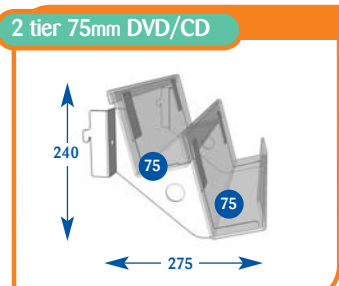

Size	Code	Price
Upto 600mm	F011013	£53.35
Upto 650mm	F071014	£61.00
Upto 900mm	F021011	£68.50
Upto 1000mm	F031014	£68.50
Upto 1200mm	F041012	£71.85
Upto 1250mm	F051008	£75.85
Upto 1330mm	F061009	£82.00