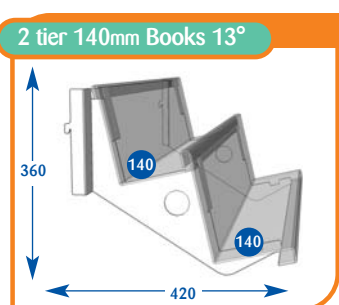

Size	Code	Price
Upto 600mm	G011022	£79.85
Upto 650mm	G071083	£90.65
Upto 900mm	G021001	£97.35
Upto 1000mm	G031021	£97.35
Upto 1200mm	G041017	£106.00
Upto 1250mm	G051007	£111.00
Upto 1330mm	G061006	£120.50