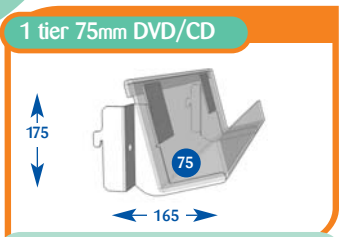

Multimedia

All prices are subject to discount.

All dimensions are in millimetres and are approximate.

Individual Shelves

Size	Code	Price
Upto 600mm	F011012	£37.35
Upto 650mm	F071013	£41.50
Upto 900mm	F021010	£44.15
Upto 1000mm	F031013	£44.15
Upto 1200mm	F041011	£47.00
Upto 1250mm	F051007	£48.25
Upto 1330mm	F061008	£52.25