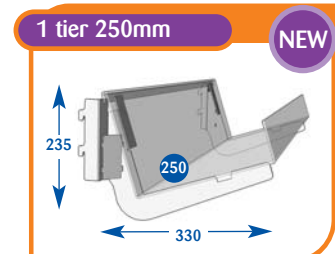

Size	Code	Price
Upto 600mm	POA	POA
Upto 650mm	POA	POA
Upto 900mm	POA	POA
Upto 1000mm	POA	POA
Upto 1200mm	POA	POA
Upto 1250mm	POA	POA
Upto 1330mm	POA	POA