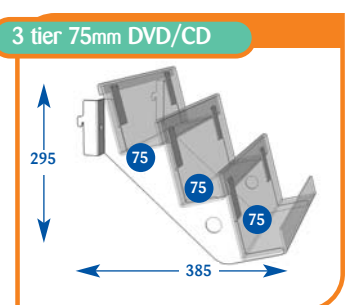

Size	Code	Price
Upto 600mm	F011014	£76.35
Upto 650mm	F071015	£86.00
Upto 900mm	F021012	£98.85
Upto 1000mm	F031015	£98.85
Upto 1200mm	F041013	£111.35
Upto 1250mm	F051009	£116.25
Upto 1330mm	F061010	£125.15

All Book Shelves supplied with Zig Zags

Slatwall Options:

All brackets are also available for slatwall, please state on your order. Items not marked * require slatwall adaptors, item code K20003 @ £12.15 per pair.

Please quote codes on all orders. Other sizes are available subject to quotation.