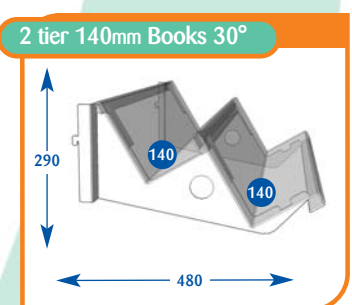

Size	Code	Price
Upto 600mm	G011024	£83.15
Upto 650mm	G071085	£94.00
Upto 900mm	G021014	£99.25
Upto 1000mm	G031023	£99.25
Upto 1200mm	G041023	£108.65
Upto 1250mm	G051009	£113.85
Upto 1330mm	G061001	£123.00