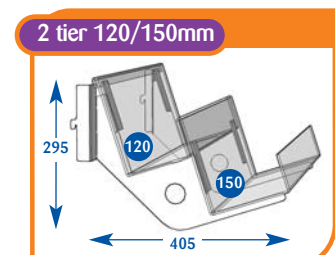

Size	Code	Price
Upto 600mm	A011089	£117.25
Upto 650mm	A071520	£132.65
Upto 900mm	A021068	£150.15
Upto 1000mm	A031149	£150.15
Upto 1200mm	A041097	£163.35
Upto 1250mm	A051086	£174.85
Upto 1330mm	A061069	£188.85