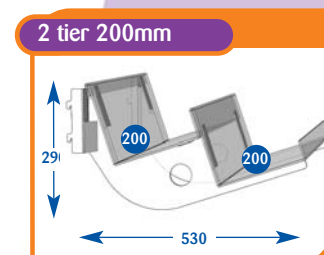

Size	Code	Price
Upto 600mm	POA	POA
Upto 650mm	POA	POA
Upto 900mm	POA	POA
Upto 1000mm	POA	POA
Upto 1200mm	POA	POA
Upto 1250mm	POA	POA
Upto 1330mm	POA	POA