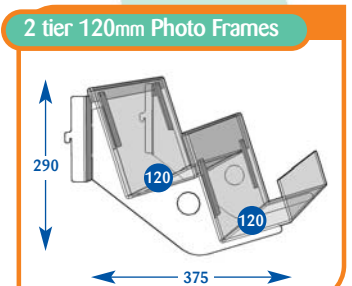

Size	Code	Price
Upto 600mm	G011026	£79.50
Upto 650mm	G071081	£92.25
Upto 900mm	G021010	£96.00
Upto 1000mm	G031018	£96.00
Upto 1200mm	G041024	£105.00
Upto 1250mm	G051004	£121.75
Upto 1330mm	G061003	£127.75