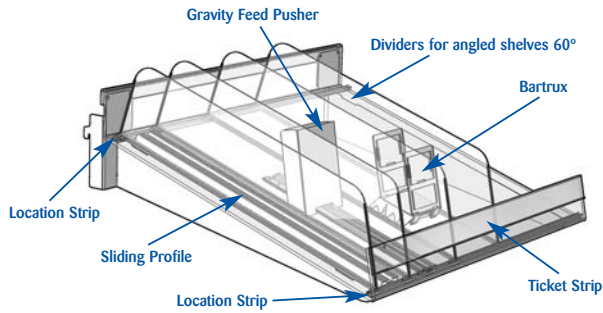

Sandwich Plinth

h 60mm w 600mm d 270mm
£17.75 M011003
 h 60mm w 1000mm d 270mm
£30.25 M031003
 h 60mm w 1250mm d 270mm
£35.25 M051001

Countline Hook on Pocket

h 80mm w 380mm d 80mm
£27.85 K001081

Please quote codes on all orders. Other sizes are available subject to quotation.

Shelf Management

All prices are subject to discount.

All dimensions are in millimetres and are approximate.

Angled

Flat

Dividers for Flat Shelves or Shelves with 90 degree front risers

60mm High 120mm High

48 HR