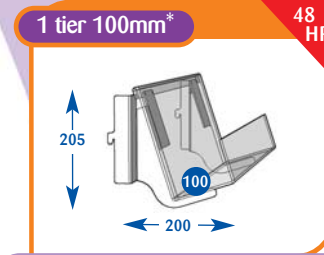

Please quote codes on all orders. Other sizes are available subject to quotation.

Magazines

All prices are subject to discount.

All dimensions are in millimetres and are approximate.

Magazine Individual Shelves

Approximate dimensions given to help configure your bay profile.

Size	Code	Price
Upto 600mm	A011007	£43.25
Upto 650mm	A071099	£47.75
Upto 900mm	A021010	£51.25
Upto 1000mm	A031007	£51.25
Upto 1200mm	A041007	£54.25
Upto 1250mm	A051010	£56.00
Upto 1330mm	A061010	£60.00