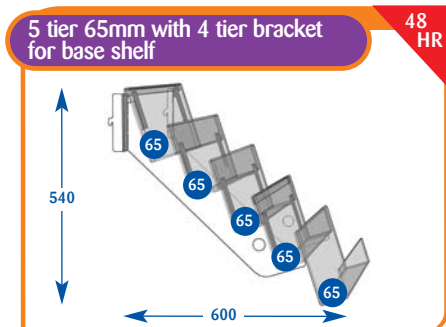

Size	Code	Price
Upto 600mm	A011037	£138.75
Upto 650mm	A071516	£148.00
Upto 900mm	A021047	£173.00
Upto 1000mm	A031077	£173.00
Upto 1200mm	A041037	£192.50
Upto 1250mm	A051038	£197.25
Upto 1330mm	A061039	£205.15