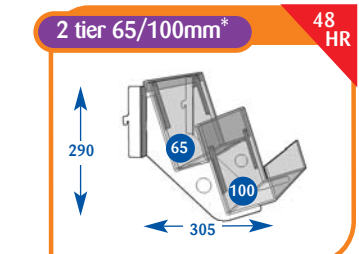

Size	Code	Price
Upto 600mm	A011010	£68.00
Upto 650mm	A071117	£80.00
Upto 900mm	A021012	£87.00
Upto 1000mm	A031010	£87.00
Upto 1200mm	A041010	£96.00
Upto 1250mm	A051012	£107.00
Upto 1330mm	A061012	£113.35