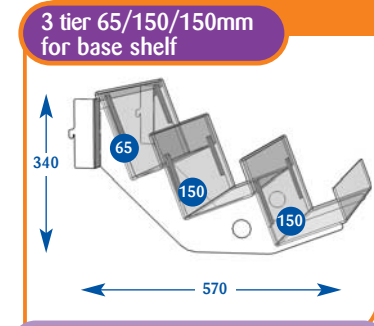

Size	Code	Price
Upto 600mm	A011090	£129.00
Upto 650mm	A071521	£146.00
Upto 900mm	A021070	£164.50
Upto 1000mm	A031151	£164.50
Upto 1200mm	A041098	£179.50
Upto 1250mm	A051087	£192.35
Upto 1330mm	A061070	£203.15