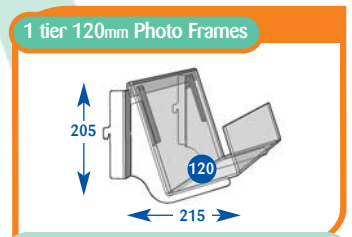

Size	Code	Price
Upto 600mm	G011025	£63.50
Upto 650mm	G071079	£68.50
Upto 900mm	G021009	£69.50
Upto 1000mm	G031017	£69.50
Upto 1200mm	G041019	£72.87
Upto 1250mm	G051003	£74.65
Upto 1330mm	G061002	£78.75