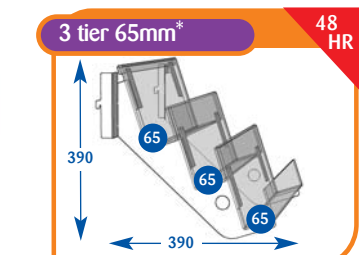

Size	Code	Price
Upto 600mm	A011009	£91.65
Upto 650mm	A071152	£102.00
Upto 900mm	A021016	£118.75
Upto 1000mm	A031009	£118.75
Upto 1200mm	A041009	£133.25
Upto 1250mm	A051016	£139.00
Upto 1330mm	A061016	£148.15

Slatwall Options:

All brackets are also available for slatwall, please state on your order. Items not marked * require slatwall adaptors, item code K201003 @ £12.15 per pair.

Please quote codes on all orders. Other sizes are available subject to quotation.