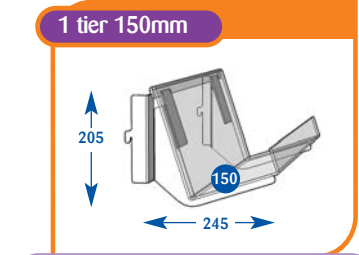

Size	Code	Price
Upto 600mm	A011088	£72.35
Upto 650mm	A071519	£81.65
Upto 900mm	A021067	£92.75
Upto 1000mm	A031148	£92.75
Upto 1200mm	A041096	£100.75
Upto 1250mm	A051085	£107.85
Upto 1330mm	A061068	£116.50