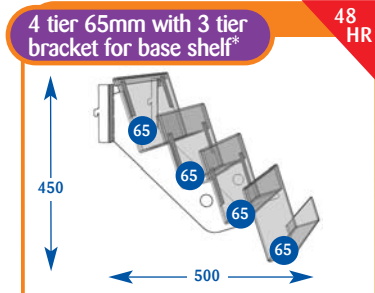

Size	Code	Price
Upto 600mm	A011015	£106.00
Upto 650mm	A071164	£119.35
Upto 900mm	A021017	£142.75
Upto 1000mm	A031015	£142.75
Upto 1200mm	A041015	£160.85
Upto 1250mm	A051018	£169.85
Upto 1330mm	A061017	£181.00