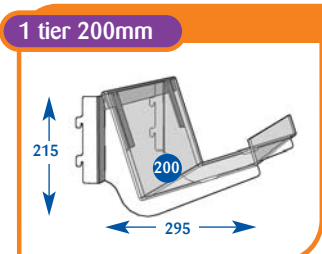

Size	Code	Price
Upto 600mm	POA	POA
Upto 650mm	POA	POA
Upto 900mm	POA	POA
Upto 1000mm	POA	POA
Upto 1200mm	POA	POA
Upto 1250mm	POA	POA
Upto 1330mm	POA	POA