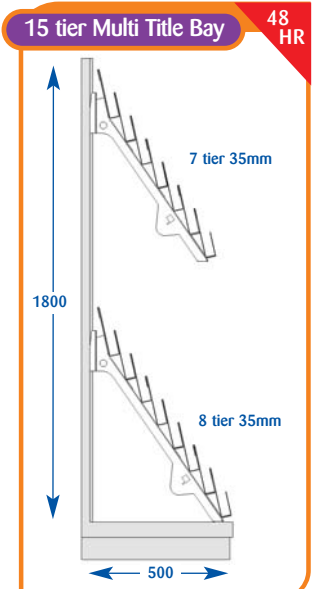

Size	Code	Price
Upto 600mm	A011006	£294.50
Upto 650mm	A071081	£339.35
Upto 900mm	A021008	£375.50
Upto 1000mm	A031006	£375.50
Upto 1200mm	A041006	£419.35
Upto 1250mm	A051008	£446.00
Upto 1330mm	A061008	£483.25

Size	Code	Price
Upto 600mm	A011053	£332.35
Upto 650mm	A071513	£380.85
Upto 900mm	A021043	£419.00
Upto 1000mm	A031037	£419.00
Upto 1200mm	A041047	£457.50
Upto 1250mm	A051039	£496.25
Upto 1330mm	A061040	£524.65

Size	Code	Price
Upto 600mm	A011063	£309.10
Upto 650mm	A071490	£357.60
Upto 900mm	A021165	£399.85
Upto 1000mm	A031096	£399.85
Upto 1200mm	A041070	£446.65
Upto 1250mm	A051062	£485.85
Upto 1330mm	A061045	£516.35

Size	Code	Price
Upto 600mm	A011054	£234.50
Upto 650mm	A071514	£245.65
Upto 900mm	A021044	£279.00
Upto 1000mm	A031074	£279.00
Upto 1200mm	A041048	£301.25
Upto 1250mm	A051034	£306.50
Upto 1330mm	A061036	£315.75

Please quote codes on all orders. Other sizes are available subject to quotation.