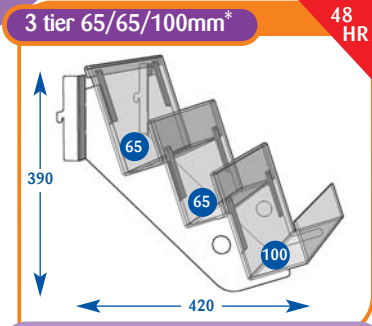

Size	Code	Price
Upto 600mm	POA	POA
Upto 650mm	POA	POA
Upto 900mm	POA	POA
Upto 1000mm	POA	POA
Upto 1200mm	POA	POA
Upto 1250mm	POA	POA
Upto 1330mm	POA	POA

Size	Code	Price
Upto 600mm	A011009	£91.65
Upto 650mm	A071152	£102.00
Upto 900mm	A021016	£118.75
Upto 1000mm	A031009	£118.75
Upto 1200mm	A041009	£133.25
Upto 1250mm	A051016	£139.00
Upto 1330mm	A061016	£148.15

Slatwall Options:

All brackets are also available for slatwall, please state on your order. Items not marked * require slatwall adaptors, item code K201003 @ £12.15 per pair.

Please quote codes on all orders. Other sizes are available subject to quotation.

Magazines

All prices are subject to discount.

All dimensions are in millimetres and are approximate.

Magazine Individual Shelves

Size	Code	Price
Upto 600mm	A011011	£94.75
Upto 650mm	A071141	£112.75
Upto 900mm	A021015	£121.85
Upto 1000mm	A031011	£121.85
Upto 1200mm	A041011	£136.50
Upto 1250mm	A051015	£153.00
Upto 1330mm	A061015	£162.25