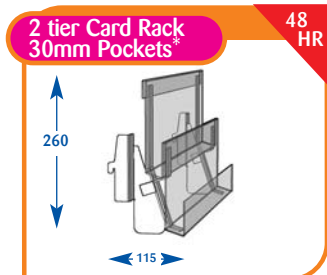

Greeting Cards, Stationery & More

All prices are subject to discount.

All dimensions are in millimetres and are approximate.

Greeting Cards Individual Shelves

Size	Code	Price
Upto 600mm	C011020	£48.85
Upto 650mm	C071103	£52.50
Upto 900mm	C021007	£52.50
Upto 1000mm	C031012	£52.50
Upto 1200mm	C041010	£54.85
Upto 1250mm	C051008	£57.00
Upto 1330mm	C061008	£62.15