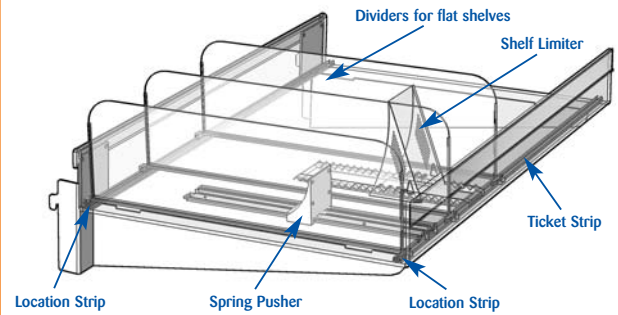

Shelf Management

All prices are subject to discount.

All dimensions are in millimetres and are approximate.

Angled

Flat

Dividers for Flat Shelves or Shelves with 90 degree front risers

60mm High 120mm High

48 HR