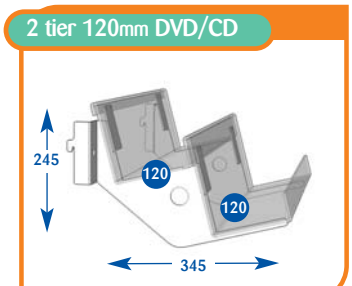

Size	Code	Price
Upto 600mm	F011016	£75.75
Upto 650mm	F071017	£93.25
Upto 900mm	F021014	£87.75
Upto 1000mm	F031017	£87.75
Upto 1200mm	F041015	£93.75
Upto 1250mm	F051011	£96.50
Upto 1330mm	F061012	£103.00