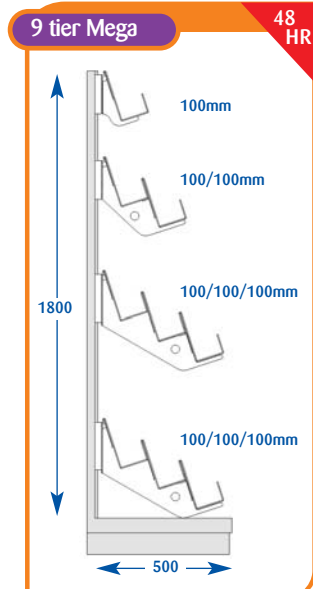

Size	Code	Price
Upto 600mm	A011006	£294.50
Upto 650mm	A071081	£339.35
Upto 900mm	A021008	£375.50
Upto 1000mm	A031006	£375.50
Upto 1200mm	A041006	£419.35
Upto 1250mm	A051008	£446.00
Upto 1330mm	A061008	£483.25

Size	Code	Price
Upto 600mm	A011053	£332.35
Upto 650mm	A071513	£380.85
Upto 900mm	A021043	£419.00
Upto 1000mm	A031037	£419.00
Upto 1200mm	A041047	£457.50
Upto 1250mm	A051039	£496.25
Upto 1330mm	A061040	£524.65

Size	Code	Price
Upto 600mm	A011063	£309.10
Upto 650mm	A071490	£357.60
Upto 900mm	A021165	£399.85
Upto 1000mm	A031096	£399.85
Upto 1200mm	A041070	£446.65
Upto 1250mm	A051062	£485.85
Upto 1330mm	A061045	£516.35

Size	Code	Price
Upto 600mm	A011054	£234.50
Upto 650mm	A071514	£245.65
Upto 900mm	A021044	£279.00
Upto 1000mm	A031074	£279.00
Upto 1200mm	A041048	£301.25
Upto 1250mm	A051034	£306.50
Upto 1330mm	A061036	£315.75

Please quote codes on all orders. Other sizes are available subject to quotation.