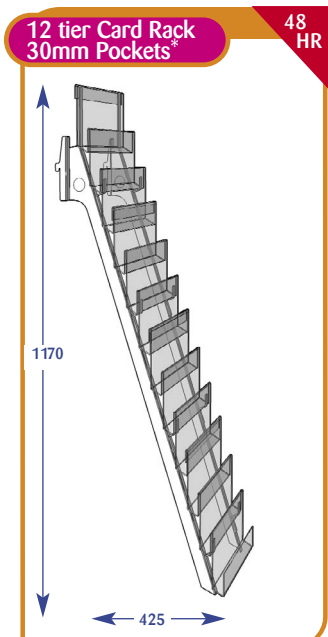

Size	Code
Upto 600mm	C011004
Upto 650mm	C071013
Upto 900mm	C021002
Upto 1000mm	C031004
Upto 1200mm	C041004
Upto 1250mm	C051002
Upto 1330mm	C061002