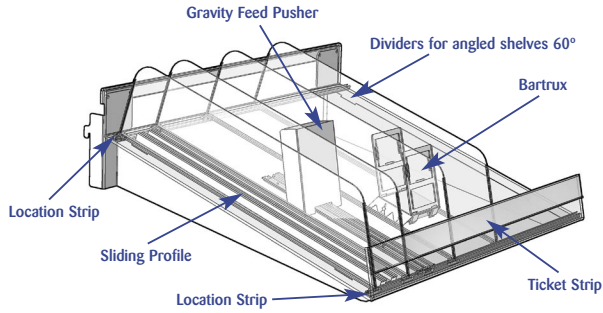

h 110mm w 1200mm d 225mm
N041002

Fresh Produce Trays

h 100mm w 440mm d 480mm
K001046
h 100mm w 440mm d 240mm
K001047

Sandwich Plinth

h 60mm w 600mm d 270mm
M011003
h 60mm w 1000mm d 270mm
M031003
h 60mm w 1250mm d 270mm
M051001

Angled

Flat

Dividers for Flat Shelves or Shelves with 90 degree front risers

60mm High 120mm High

48 HR

180mm length to suit 200mm shelf	H501007	H501001
230mm length to suit 250mm shelf	H501008	H501002
280mm length to suit 300mm shelf	H501009	H501003
330mm length to suit 350mm shelf	H501010	H501004
380mm length to suit 400mm shelf	H501019	H501005
430mm length to suit 450mm shelf	H501012	H501006
480mm length to suit 500mm shelf	H501027	H501011