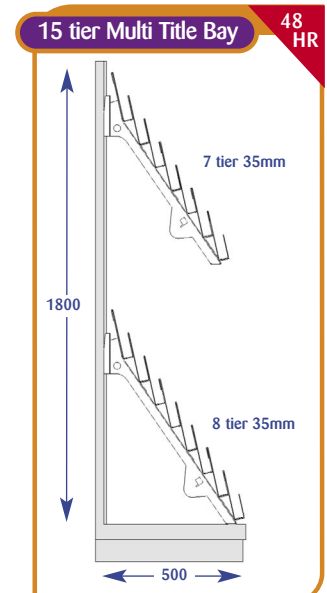

Size	Code
Upto 600mm	A011006
Upto 650mm	A071081
Upto 900mm	A021008
Upto 1000mm	A031006
Upto 1200mm	A041006
Upto 1250mm	A051008
Upto 1330mm	A061008

Size	Code
Upto 600mm	A011053
Upto 650mm	A071513
Upto 900mm	A021043
Upto 1000mm	A031037
Upto 1200mm	A041047
Upto 1250mm	A051039
Upto 1330mm	A061040

Size	Code
Upto 600mm	A011063
Upto 650mm	A071490
Upto 900mm	A021165
Upto 1000mm	A031096
Upto 1200mm	A041070
Upto 1250mm	A051062
Upto 1330mm	A061045

Size	Code
Upto 600mm	A011054
Upto 650mm	A071514
Upto 900mm	A021044
Upto 1000mm	A031074
Upto 1200mm	A041048
Upto 1250mm	A051034
Upto 1330mm	A061036

Please quote codes on all orders. Other sizes are available subject to quotation.