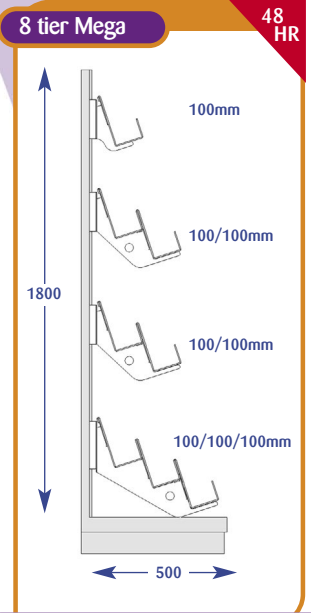

SUPERMARKET SHELVES & ACCESSORIES

Magazines

Magazine Bays

All dimensions are in millimetres and are approximate.

Size	Code
Upto 600mm	A011001
Upto 650mm	A071019
Upto 900mm	A021002
Upto 1000mm	A031001
Upto 1200mm	A041001
Upto 1250mm	A051002
Upto 1330mm	A061002

Size	Code
Upto 600mm	A011002
Upto 650mm	A071041
Upto 900mm	A021004
Upto 1000mm	A031002
Upto 1200mm	A041002
Upto 1250mm	A051004
Upto 1330mm	A061004

Size	Code
Upto 600mm	A011004
Upto 650mm	A071007
Upto 900mm	A021001
Upto 1000mm	A031004
Upto 1200mm	A041004
Upto 1250mm	A051001
Upto 1330mm	A061001