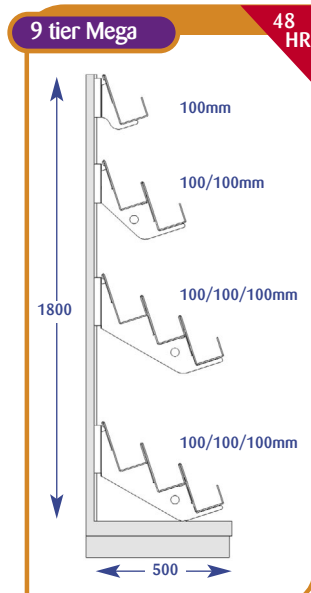

Size	Code
Upto 600mm	A011006
Upto 650mm	A071081
Upto 900mm	A021008
Upto 1000mm	A031006
Upto 1200mm	A041006
Upto 1250mm	A051008
Upto 1330mm	A061008

Size	Code
Upto 600mm	A011053
Upto 650mm	A071513
Upto 900mm	A021043
Upto 1000mm	A031037
Upto 1200mm	A041047
Upto 1250mm	A051039
Upto 1330mm	A061040

Size	Code
Upto 600mm	A011063
Upto 650mm	A071490
Upto 900mm	A021165
Upto 1000mm	A031096
Upto 1200mm	A041070
Upto 1250mm	A051062
Upto 1330mm	A061045

Size	Code
Upto 600mm	A011054
Upto 650mm	A071514
Upto 900mm	A021044
Upto 1000mm	A031074
Upto 1200mm	A041048
Upto 1250mm	A051034
Upto 1330mm	A061036

Please quote codes on all orders. Other sizes are available subject to quotation.