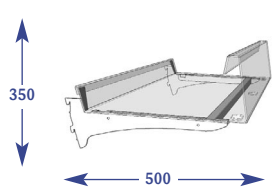

Adjustable Snacks

Adjustable Snacks

300mm Shelf (to suit 350mm)

Size	Code
Upto 600mm	E011082
Upto 650mm	E071142
Upto 900mm	E021073
Upto 1000mm	E031161
Upto 1200mm	E041087
Upto 1250mm	E051080
Upto 1330mm	E061070

350mm Shelf (to suit 400mm)

Size	Code
Upto 600mm	E011083
Upto 650mm	E071143
Upto 900mm	E021074
Upto 1000mm	E031162
Upto 1200mm	E041088
Upto 1250mm	E051081
Upto 1330mm	E061071

400mm Shelf (to suit 450mm)

Size	Code
Upto 600mm	E011084
Upto 650mm	E071144
Upto 900mm	E021075
Upto 1000mm	E031163
Upto 1200mm	E041089
Upto 1250mm	E051082
Upto 1330mm	E061072

450mm Shelf (to suit 500mm)

Size	Code
Upto 600mm	E011085
Upto 650mm	E071145
Upto 900mm	E021076
Upto 1000mm	E031164
Upto 1200mm	E041090
Upto 1250mm	E051083
Upto 1330mm	E061073