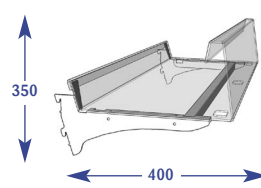

Adjustable Snacks

Adjustable Snacks

300mm Shelf (to suit 350mm)

Size	Code
Upto 600mm	E011082
Upto 650mm	E071142
Upto 900mm	E021073
Upto 1000mm	E031161
Upto 1200mm	E041087
Upto 1250mm	E051080
Upto 1330mm	E061070

350mm Shelf (to suit 400mm)

Size	Code
Upto 600mm	E011083
Upto 650mm	E071143
Upto 900mm	E021074
Upto 1000mm	E031162
Upto 1200mm	E041088
Upto 1250mm	E051081
Upto 1330mm	E061071

400mm Shelf (to suit 450mm)