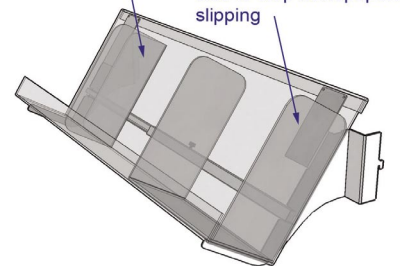

48 HR

Size

Code

Upto 600mm	B011013
Upto 650mm	B071061
Upto 900mm	B021010
Upto 1000mm	B031015
Upto 1200mm	B041013
Upto 1250mm	B051012
Upto 1330mm	B061010

High Volume News Bay

1 tier 200mm Vertical News Shelf

48 HR

Supplied with dividers

Size

Code

Dividers

Upto 600mm	B011012	1x U
Upto 650mm	B071060	1x U
Upto 900mm	B021009	1x U/1x L
Upto 1000mm	B031014	1x U/1x L
Upto 1200mm	B041012	2x U
Upto 1250mm	B051011	2x U
Upto 1330mm	B061009	2x U

Dividers

Central 'L' divider to keep newspapers tidy

'U' Divider to right hand side to stop newspapers slipping

See individual shelves for divider qty's, extra dividers can be ordered separately

Pair of 150mm Extension Brackets