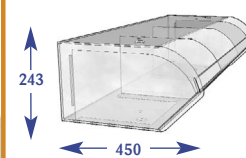

Central Bin

POA

NEW