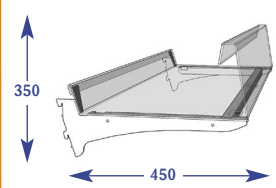

Snacking bin divider

Size	Code
Upto 300mm	E101007
Upto 350mm	E101008
Upto 400mm	E101009
Upto 450mm	E101010
Upto 500mm	E101011

Snacking bin promotional front divider

Size	Code
Upto 300mm	E101017
Upto 350mm	E101015
Upto 400mm	E101014
Upto 450mm	E101016
Upto 500mm	E101018

Adjustable Snacks

Adjustable Snacks

300mm Shelf (to suit 350mm)

Size	Code
Upto 600mm	E011082
Upto 650mm	E071142
Upto 900mm	E021073
Upto 1000mm	E031161
Upto 1200mm	E041087
Upto 1250mm	E051080
Upto 1330mm	E061070

350mm Shelf (to suit 400mm)

Size	Code
Upto 600mm	E011083
Upto 650mm	E071143
Upto 900mm	E021074
Upto 1000mm	E031162
Upto 1200mm	E041088
Upto 1250mm	E051081
Upto 1330mm	E061071

400mm Shelf (to suit 450mm)

Size	Code
Upto 600mm	E011084
Upto 650mm	E071144
Upto 900mm	E021075
Upto 1000mm	E031163
Upto 1200mm	E041089
Upto 1250mm	E051082
Upto 1330mm	E061072

450mm Shelf (to suit 500mm)

Size	Code
Upto 600mm	E011085
Upto 650mm	E071145
Upto 900mm	E021076
Upto 1000mm	E031164
Upto 1200mm	E041090
Upto 1250mm	E051083
Upto 1330mm	E061073