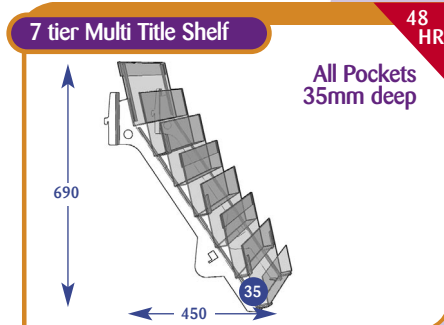

Magazines

Magazine Individual Shelves

All dimensions are in millimetres and are approximate.

Size	Code
Upto 600mm	A011011
Upto 650mm	A071141
Upto 900mm	A021015
Upto 1000mm	A031011
Upto 1200mm	A041011
Upto 1250mm	A051015
Upto 1330mm	A061015

Size	Code
Upto 600mm	A011090
Upto 650mm	A071521
Upto 900mm	A021070
Upto 1000mm	A031151
Upto 1200mm	A041098
Upto 1250mm	A051087
Upto 1330mm	A061070

Size	Code
Upto 600mm	A011052
Upto 650mm	A071515
Upto 900mm	A021041
Upto 1000mm	A031073
Upto 1200mm	A041046
Upto 1250mm	A051023
Upto 1330mm	A061023

Size	Code
Upto 600mm	A011015
Upto 650mm	A071164
Upto 900mm	A021017
Upto 1000mm	A031015
Upto 1200mm	A041015
Upto 1250mm	A051018
Upto 1330mm	A061017

Size	Code
Upto 600mm	A011059
Upto 650mm	A071499
Upto 900mm	A021050
Upto 1000mm	A031081
Upto 1200mm	A041055
Upto 1250mm	A051040
Upto 1330mm	A061041

Size	Code
Upto 600mm	POA
Upto 650mm	POA
Upto 900mm	POA
Upto 1000mm	POA
Upto 1200mm	POA
Upto 1250mm	POA
Upto 1330mm	POA

Size	Code
Upto 600mm	A011037
Upto 650mm	A071516
Upto 900mm	A021047
Upto 1000mm	A031077
Upto 1200mm	A041037
Upto 1250mm	A051038
Upto 1330mm	A061039