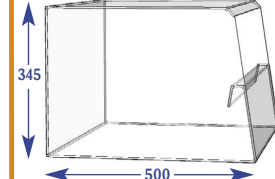

500mm Snacking bin promotional front + dividers

Size	Code
Upto 600mm	E011017
Upto 650mm	E071042
Upto 900mm	E021012
Upto 1000mm	E031028
Upto 1200mm	E041018
Upto 1250mm	E051012
Upto 1330mm	E061013

Number of dividers supplied per Snacking Bin

Upto 600mm	900mm	Upto 1000mm	Upto 1200mm	Upto 1250mm	Upto 1330mm
1	2	2	3	3	3

All Snack Bins supplied with 39mm Ticket Strip.

Please quote codes on all orders. Other sizes are available subject to quotation.