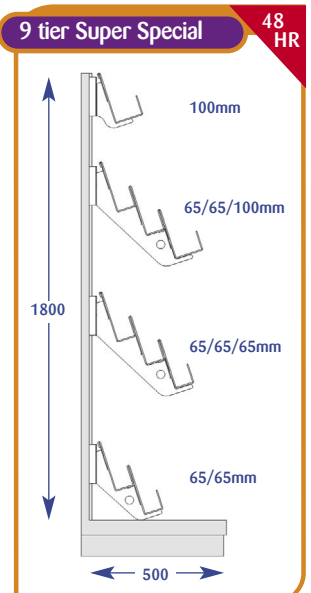

Size	Code
Upto 600mm	A011006
Upto 650mm	A071081
Upto 900mm	A021008
Upto 1000mm	A031006
Upto 1200mm	A041006
Upto 1250mm	A051008
Upto 1330mm	A061008

Size	Code
Upto 600mm	A011053
Upto 650mm	A071513
Upto 900mm	A021043
Upto 1000mm	A031037
Upto 1200mm	A041047
Upto 1250mm	A051039
Upto 1330mm	A061040

Size	Code
Upto 600mm	A011063
Upto 650mm	A071490
Upto 900mm	A021165
Upto 1000mm	A031096
Upto 1200mm	A041070
Upto 1250mm	A051062
Upto 1330mm	A061045

Size	Code
Upto 600mm	A011054
Upto 650mm	A071514
Upto 900mm	A021044
Upto 1000mm	A031074
Upto 1200mm	A041048
Upto 1250mm	A051034
Upto 1330mm	A061036

Please quote codes on all orders. Other sizes are available subject to quotation.