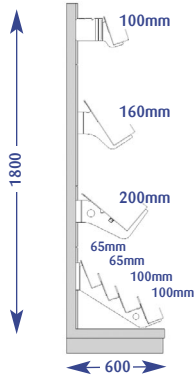

Magazines

Magazine Individual Shelves

All dimensions are in millimetres and are approximate.

Approximate dimensions given to help configure your bay profile.

1 tier 65mm* 48 HR

Size	Code
Upto 600mm	A011007
Upto 650mm	A071099
Upto 900mm	A021010
Upto 1000mm	A031007
Upto 1200mm	A041007
Upto 1250mm	A051010
Upto 1330mm	A061010

Please quote codes on all orders. Other sizes are available subject to quotation.

Magazines

All dimensions are in millimetres and are approximate.

Freestanding & Good Ideas

12 Face Mag Tower

NEW

h 1380mm w 496mm d 530mm
A001085

Magazine Hook on Pocket

48 HR

h 195mm (int) w 240mm (int) d 65mm (int)
K001027

Eyeline Magazine Header Unit fits Cubes & Towers

NEW

w 870mm d 730mm
B001190

Individual mag header shelf for towers
B101222

††Optional Magazine pockets available, CODE: K001001 Please quote codes on all orders. Other sizes are available subject to quotation.

Newspapers

All dimensions are in millimetres and are approximate.

News Bays & Individual Shelves

Horizontal News Bay

NEW

Size

Code

Upto 600mm	B011067
Upto 650mm	B071127
Upto 900mm	B021063
Upto 1000mm	B031098
Upto 1200mm	B041074
Upto 1250mm	B051068
Upto 1330mm	B061065