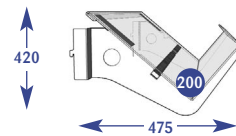

1 tier 200mm Vertical News Shelf

48 HR

Supplied with dividers

Size

Code

Dividers

Upto 600mm	B011012	1x U
Upto 650mm	B071060	1x U
Upto 900mm	B021009	1x U/1x L
Upto 1000mm	B031014	1x U/1x L
Upto 1200mm	B041012	2x U
Upto 1250mm	B051011	2x U
Upto 1330mm	B061009	2x U

Dividers

Central 'L' divider to keep newspapers tidy

'U' Divider to right hand side to stop newspapers slipping