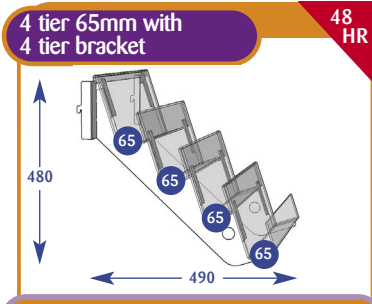

Size	Code
Upto 600mm	A011052
Upto 650mm	A071515
Upto 900mm	A021041
Upto 1000mm	A031073
Upto 1200mm	A041046
Upto 1250mm	A051023
Upto 1330mm	A061023