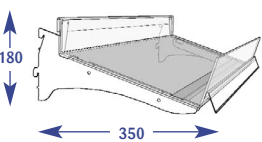

300mm Flangle™ (to suit 350mm)

Size	Code
Upto 600mm	D011106
Upto 650mm	D071271
Upto 900mm	D021091
Upto 1000mm	D031251
Upto 1200mm	D041136
Upto 1250mm	D051106
Upto 1330mm	D061078