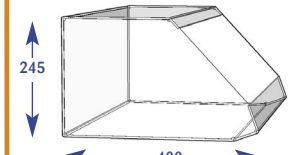

400mm Snacking bin + dividers

Size	Code
Upto 600mm	E011003
Upto 650mm	E071013
Upto 900mm	E021001
Upto 1000mm	E031003
Upto 1200mm	E041003
Upto 1250mm	E051001
Upto 1330mm	E061003