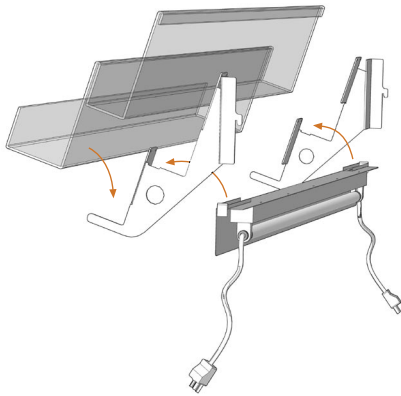

Illumination

Easy to Install

- Sit the Barlite in the cut out section of the brackets, with the tube/lamp facing towards the back.
- Plug male and female connectors together if using more than one light.
- Plug 13 amp plug into mains socket.
- Switch on and see the difference that illumination makes.
- Complies with relevant BS and EN approvals and regulations.
- Illuminate upto 13 bays from one 13 amp socket.
- Includes cable management system.