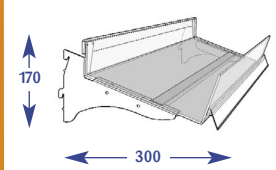

250mm Flangle™ (to suit 300mm)

Size	Code
Upto 600mm	D011107
Upto 650mm	D071272
Upto 900mm	D021092
Upto 1000mm	D031252
Upto 1200mm	D041137
Upto 1250mm	D051107
Upto 1330mm	D061079