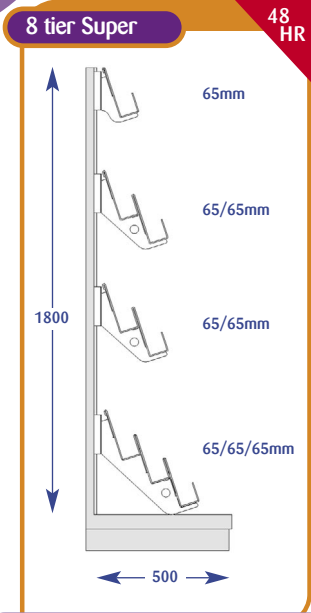

SUPERMARKET SHELVES & ACCESSORIES

Magazines

Magazine Bays

All dimensions are in millimetres and are approximate.

Size	Code
Upto 600mm	A011001
Upto 650mm	A071019
Upto 900mm	A021002
Upto 1000mm	A031001
Upto 1200mm	A041001
Upto 1250mm	A051002
Upto 1330mm	A061002

Size	Code
Upto 600mm	A011002
Upto 650mm	A071041
Upto 900mm	A021004
Upto 1000mm	A031002
Upto 1200mm	A041002
Upto 1250mm	A051004
Upto 1330mm	A061004

Size	Code
Upto 600mm	A011004
Upto 650mm	A071007
Upto 900mm	A021001
Upto 1000mm	A031004
Upto 1200mm	A041004
Upto 1250mm	A051001
Upto 1330mm	A061001