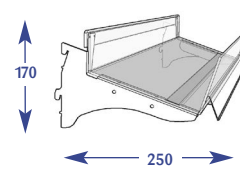

200mm Flangle™ (to suit 250mm)

Size	Code
Upto 600mm	D011108
Upto 650mm	D071273
Upto 900mm	D021093
Upto 1000mm	D031253
Upto 1200mm	D041138
Upto 1250mm	D051108
Upto 1330mm	D061080