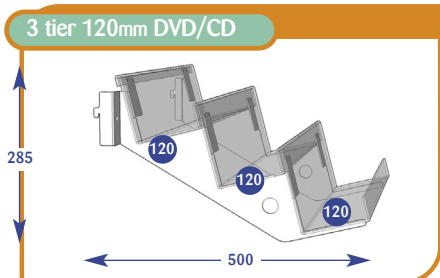

All Book Shelves supplied with Zig Zags

Slatwall Options:

All brackets are also available for slatwall, please state on your order. Items not marked * require slatwall adaptors, item code K20003

Please quote codes on all orders. Other sizes are available subject to quotation.

Multimedia

Individual Shelves

Freestanding & Good Ideas

All dimensions are in millimetres and are approximate.

Size	Code
Upto 600mm	F011017
Upto 650mm	F071018
Upto 900mm	F021015
Upto 1000mm	F031018
Upto 1200mm	F041016
Upto 1250mm	F051012
Upto 1330mm	F061013