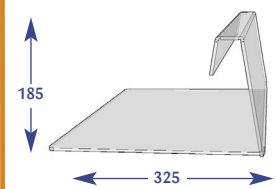

Base Riser

Size	Code
Upto 600mm	E011023
Upto 650mm	E071048
Upto 900mm	E021019
Upto 1000mm	E031035
Upto 1200mm	E041024
Upto 1250mm	E051017
Upto 1330mm	E061018