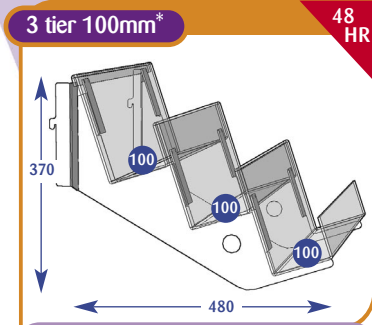

Magazines

Magazine Individual Shelves

All dimensions are in millimetres and are approximate.

Size	Code
Upto 600mm	A011011
Upto 650mm	A071141
Upto 900mm	A021015
Upto 1000mm	A031011
Upto 1200mm	A041011
Upto 1250mm	A051015
Upto 1330mm	A061015

Size	Code
Upto 600mm	A011048
Upto 650mm	A071351
Upto 900mm	A021040
Upto 1000mm	A031018
Upto 1200mm	A041045
Upto 1250mm	A051022
Upto 1330mm	A061030

Size	Code
Upto 600mm	A011014
Upto 650mm	A071135
Upto 900mm	A021014
Upto 1000mm	A031014
Upto 1200mm	A041014
Upto 1250mm	A051014
Upto 1330mm	A061014