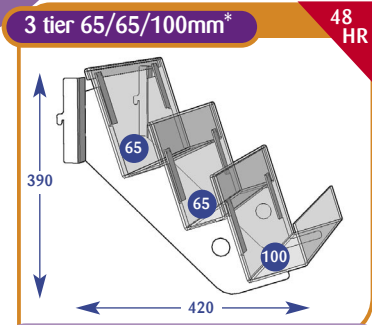

2 tier 200mm

Size	Code
Upto 600mm	POA
Upto 650mm	POA
Upto 900mm	POA
Upto 1000mm	POA
Upto 1200mm	POA
Upto 1250mm	POA
Upto 1330mm	POA

3 tier 65mm* 48 HR

Size	Code
Upto 600mm	A011009
Upto 650mm	A071152
Upto 900mm	A021016
Upto 1000mm	A031009
Upto 1200mm	A041009
Upto 1250mm	A051016
Upto 1330mm	A061016

Slatwall Options:

All brackets are also available for slatwall, please state on your order. Items not marked * require slatwall adaptors, item code K201003

Please quote codes on all orders. Other sizes are available subject to quotation.

Magazines

Magazine Individual Shelves

All dimensions are in millimetres and are approximate.

Size	Code
Upto 600mm	A011011
Upto 650mm	A071141
Upto 900mm	A021015
Upto 1000mm	A031011
Upto 1200mm	A041011
Upto 1250mm	A051015
Upto 1330mm	A061015

Size	Code
Upto 600mm	A011048
Upto 650mm	A071351
Upto 900mm	A021040
Upto 1000mm	A031018
Upto 1200mm	A041045
Upto 1250mm	A051022
Upto 1330mm	A061030

Size	Code
Upto 600mm	A011014
Upto 650mm	A071135
Upto 900mm	A021014
Upto 1000mm	A031014
Upto 1200mm	A041014
Upto 1250mm	A051014
Upto 1330mm	A061014