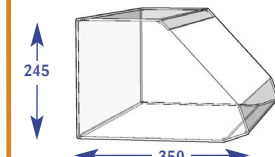

350mm Snacking bin + dividers

Size	Code
Upto 600mm	E011002
Upto 650mm	E071012
Upto 900mm	E021004
Upto 1000mm	E031002
Upto 1200mm	E041002
Upto 1250mm	E051003
Upto 1330mm	E061002