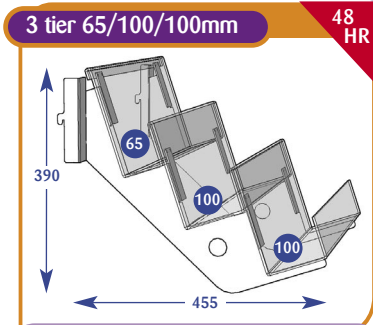

2 tier 200mm

Size	Code
Upto 600mm	POA
Upto 650mm	POA
Upto 900mm	POA
Upto 1000mm	POA
Upto 1200mm	POA
Upto 1250mm	POA
Upto 1330mm	POA

3 tier 65mm* 48 HR

Size	Code
Upto 600mm	A011009
Upto 650mm	A071152
Upto 900mm	A021016
Upto 1000mm	A031009
Upto 1200mm	A041009
Upto 1250mm	A051016
Upto 1330mm	A061016

Slatwall Options:

All brackets are also available for slatwall, please state on your order. Items not marked * require slatwall adaptors, item code K201003

Please quote codes on all orders. Other sizes are available subject to quotation.

Magazines

Magazine Individual Shelves

All dimensions are in millimetres and are approximate.

Size	Code
Upto 600mm	A011011
Upto 650mm	A071141
Upto 900mm	A021015
Upto 1000mm	A031011
Upto 1200mm	A041011
Upto 1250mm	A051015
Upto 1330mm	A061015

Size	Code
Upto 600mm	A011048
Upto 650mm	A071351
Upto 900mm	A021040
Upto 1000mm	A031018
Upto 1200mm	A041045
Upto 1250mm	A051022
Upto 1330mm	A061030

Size	Code
Upto 600mm	A011014
Upto 650mm	A071135
Upto 900mm	A021014
Upto 1000mm	A031014
Upto 1200mm	A041014
Upto 1250mm	A051014
Upto 1330mm	A061014