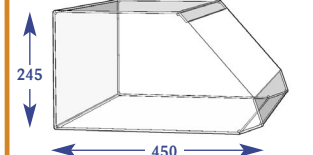

450mm Snacking bin + dividers

Size	Code
Upto 600mm	E011004
Upto 650mm	E071014
Upto 900mm	E021005
Upto 1000mm	E031004
Upto 1200mm	E041004
Upto 1250mm	E051002
Upto 1330mm	E061004