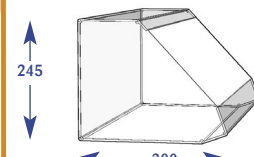

300mm Snacking bin + dividers

Size	Code
Upto 600mm	E011001
Upto 650mm	E071011
Upto 900mm	E021003
Upto 1000mm	E031001
Upto 1200mm	E041001
Upto 1250mm	E051004
Upto 1330mm	E061008