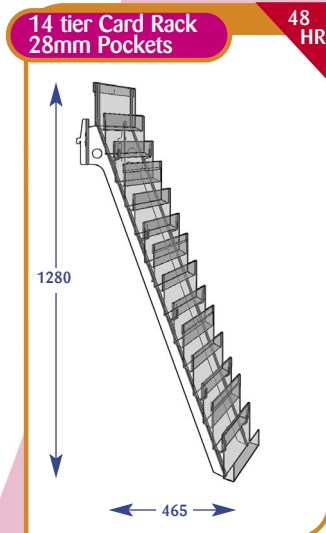

Size	Code
Upto 600mm	C011009
Upto 650mm	C071101
Upto 900mm	C021013
Upto 1000mm	C031006
Upto 1200mm	C041006
Upto 1250mm	C051006
Upto 1330mm	C061009