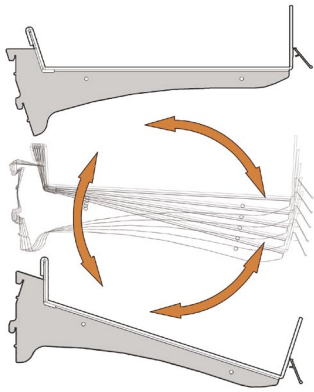

All dimensions are in millimetres and are approximate.

Flangle™ Descriptive

NEW

FLAT - ANGLE

Flangle™ Shelving System

- Improved bracket design providing increased load bearing capabilities.
- 'Dual Angle' provides flat or 18° downwards positioning.
- Low profile brackets, offers tight shelf positioning for display flexibility.
- Maximum backing structure flexibility-compatible with all major backing manufacturers.
- Adjustable tie bar facility for added strength & weight stability.
- Bracket identification system for onsite recognition of equipment.