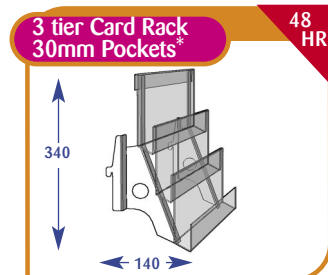

Greeting Cards Individual Shelves

All dimensions are in millimetres and are approximate.

Size	Code
Upto 600mm	C011020
Upto 650mm	C071103
Upto 900mm	C021007
Upto 1000mm	C031012
Upto 1200mm	C041010
Upto 1250mm	C051008
Upto 1330mm	C061008