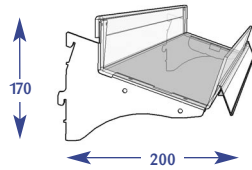

150mm Flangle™ (to suit 200mm)

Size	Code
Upto 600mm	D011109
Upto 650mm	D071274
Upto 900mm	D021094
Upto 1000mm	D031254
Upto 1200mm	D041139
Upto 1250mm	D051109
Upto 1330mm	D061081