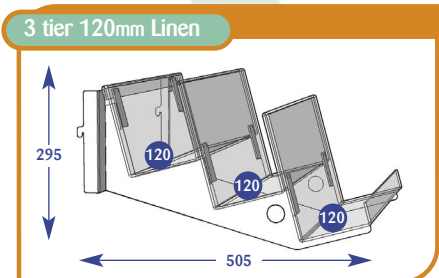

Multimedia

Individual Shelves

Freestanding & Good Ideas

All dimensions are in millimetres and are approximate.

Size	Code
Upto 600mm	F011017
Upto 650mm	F071018
Upto 900mm	F021015
Upto 1000mm	F031018
Upto 1200mm	F041016
Upto 1250mm	F051012
Upto 1330mm	F061013