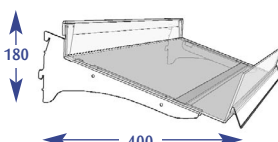

350mm Flangle™ (to suit 400mm)

Size	Code
Upto 600mm	D011105
Upto 650mm	D071270
Upto 900mm	D021090
Upto 1000mm	D031250
Upto 1200mm	D041135
Upto 1250mm	D051105
Upto 1330mm	D061077