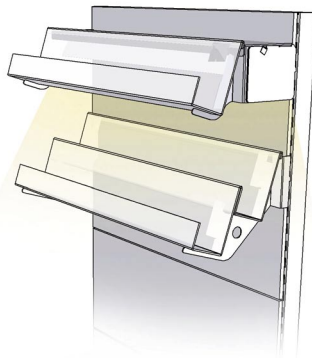

Top Tier Illumination

48 HR

Size	Code
Upto 600mm	L011006
Upto 650mm	L071022
Upto 900mm	L021006
Upto 1000mm	L031006
Upto 1200mm	L041007
Upto 1250mm	L051001
Upto 1330mm	L061001