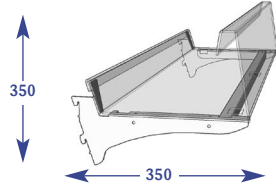

Confectionery/Snacks

All dimensions are in millimetres and are approximate.

Confectionery Shelves & Crisp Bins

Tubed Snack Shelf

Size	Code
Upto 600mm	E011006
Upto 650mm	E071028
Upto 900mm	E021007
Upto 1000mm	E031006
Upto 1200mm	E041006
Upto 1250mm	E051006
Upto 1330mm	E061006

Snacking bin divider

Size	Code
Upto 300mm	E101007
Upto 350mm	E101008
Upto 400mm	E101009
Upto 450mm	E101010
Upto 500mm	E101011

Snacking bin promotional front divider

Size	Code
Upto 300mm	E101017
Upto 350mm	E101015
Upto 400mm	E101014
Upto 450mm	E101016
Upto 500mm	E101018

Adjustable Snacks

Adjustable Snacks

300mm Shelf (to suit 350mm)

Size	Code
Upto 600mm	E011082
Upto 650mm	E071142
Upto 900mm	E021073
Upto 1000mm	E031161
Upto 1200mm	E041087
Upto 1250mm	E051080
Upto 1330mm	E061070

350mm Shelf (to suit 400mm)

Size	Code
Upto 600mm	E011083
Upto 650mm	E071143
Upto 900mm	E021074
Upto 1000mm	E031162
Upto 1200mm	E041088
Upto 1250mm	E051081
Upto 1330mm	E061071

400mm Shelf (to suit 450mm)