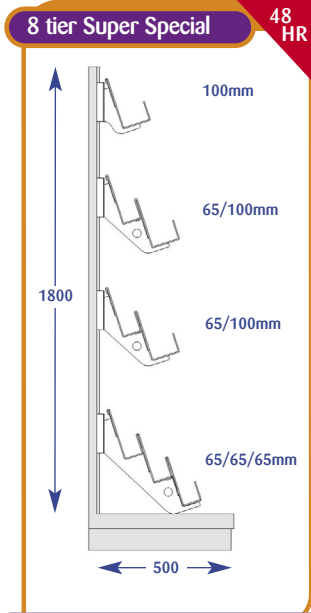

SUPERMARKET SHELVES & ACCESSORIES

Magazines

Magazine Bays

All dimensions are in millimetres and are approximate.

Size	Code
Upto 600mm	A011001
Upto 650mm	A071019
Upto 900mm	A021002
Upto 1000mm	A031001
Upto 1200mm	A041001
Upto 1250mm	A051002
Upto 1330mm	A061002

Size	Code
Upto 600mm	A011002
Upto 650mm	A071041
Upto 900mm	A021004
Upto 1000mm	A031002
Upto 1200mm	A041002
Upto 1250mm	A051004
Upto 1330mm	A061004

Size	Code
Upto 600mm	A011004
Upto 650mm	A071007
Upto 900mm	A021001
Upto 1000mm	A031004
Upto 1200mm	A041004
Upto 1250mm	A051001
Upto 1330mm	A061001