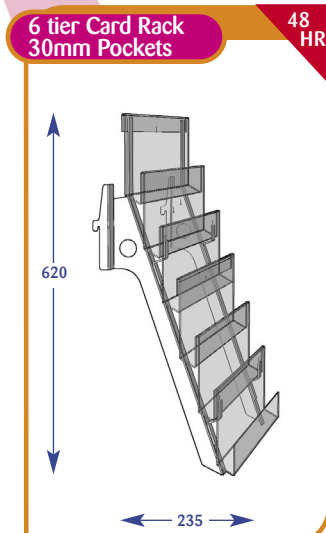

Size	Code
Upto 600mm	C011002
Upto 650mm	C071031
Upto 900mm	C021004
Upto 1000mm	C031002
Upto 1200mm	C041002
Upto 1250mm	C051004
Upto 1330mm	C061004