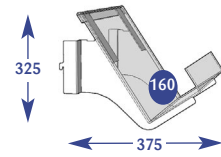

Magazine Hook on Pocket

48 HR

h 195mm (int) w 240mm (int) d 65mm (int)
K001027

Eyeline Magazine Header Unit fits Cubes & Towers

NEW

w 870mm d 730mm
B001190

Individual mag header shelf for towers
B101222

††Optional Magazine pockets available, CODE: K001001 Please quote codes on all orders. Other sizes are available subject to quotation.

Newspapers

All dimensions are in millimetres and are approximate.

News Bays & Individual Shelves

Horizontal News Bay

NEW

Size

Code

Upto 600mm	B011067
Upto 650mm	B071127
Upto 900mm	B021063
Upto 1000mm	B031098
Upto 1200mm	B041074
Upto 1250mm	B051068
Upto 1330mm	B061065

Horizontal News Bay

NEW

1 tier Vertical News Shelf *

48 HR

Supplied with dividers

Size

Code

Dividers