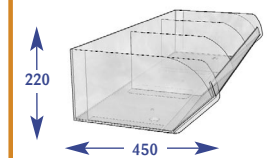

All dimensions are in millimetres and are approximate.

Confectionery

Biscuits

Bakery

Dairy Deck

Bagged Sweets

NEW

Base Bin

Bagged Sweets

- Various bin width & depths available.
- Ideal solution for bagged / pouched sweets.
- Integral dividers.
- Maintains maximum display impact.
- Optional front, side & divider graphic holders.
- Stacking bin design to suit height variations.

Please quote codes on all orders. Other sizes are available subject to quotation.

Confectionery/Snacks

Confectionery Shelves & Crisp Bins

All dimensions are in millimetres and are approximate.

600mm angled base shelf 70mm riser