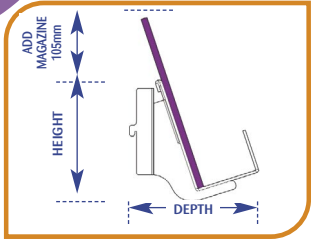

Size	Code
Upto 600mm	A011053
Upto 650mm	A071513
Upto 900mm	A021043
Upto 1000mm	A031037
Upto 1200mm	A041047
Upto 1250mm	A051039
Upto 1330mm	A061040

Size	Code
Upto 600mm	A011063
Upto 650mm	A071490
Upto 900mm	A021165
Upto 1000mm	A031096
Upto 1200mm	A041070
Upto 1250mm	A051062
Upto 1330mm	A061045

Magazines

Magazine Individual Shelves

All dimensions are in millimetres and are approximate.

Approximate dimensions given to help configure your bay profile.

1 tier 65mm* 48 HR

Size	Code
Upto 600mm	A011007
Upto 650mm	A071099
Upto 900mm	A021010
Upto 1000mm	A031007
Upto 1200mm	A041007
Upto 1250mm	A051010
Upto 1330mm	A061010