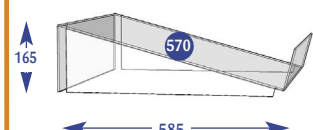

Please quote codes on all orders. Other sizes are available subject to quotation.

Confectionery/Snacks

Confectionery Shelves & Crisp Bins

All dimensions are in millimetres and are approximate.

600mm angled base shelf 70mm riser

Size	Code
Upto 600mm	D011018
Upto 650mm	D071065
Upto 900mm	D021022
Upto 1000mm	D031025
Upto 1200mm	D041019
Upto 1250mm	D051011
Upto 1330mm	D061007

570mm angled base shelf 90° 100mm riser

Size	Code
Upto 600mm	D011033
Upto 650mm	D071073
Upto 900mm	D021021
Upto 1000mm	D031044
Upto 1200mm	D041033
Upto 1250mm	D051019
Upto 1330mm	D061020