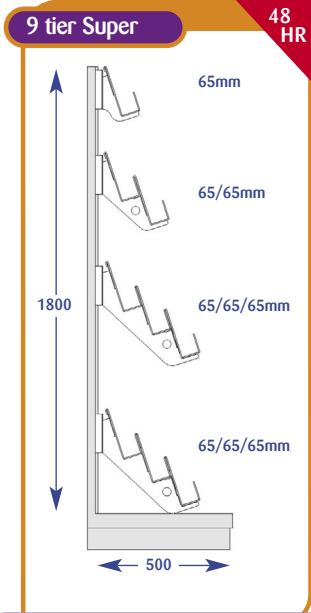

SUPERMARKET SHELVES & ACCESSORIES

Magazines

Magazine Bays

All dimensions are in millimetres and are approximate.

Size	Code
Upto 600mm	A011001
Upto 650mm	A071019
Upto 900mm	A021002
Upto 1000mm	A031001
Upto 1200mm	A041001
Upto 1250mm	A051002
Upto 1330mm	A061002

Size	Code
Upto 600mm	A011002
Upto 650mm	A071041
Upto 900mm	A021004
Upto 1000mm	A031002
Upto 1200mm	A041002
Upto 1250mm	A051004
Upto 1330mm	A061004

Size	Code
Upto 600mm	A011004
Upto 650mm	A071007
Upto 900mm	A021001
Upto 1000mm	A031004
Upto 1200mm	A041004
Upto 1250mm	A051001
Upto 1330mm	A061001