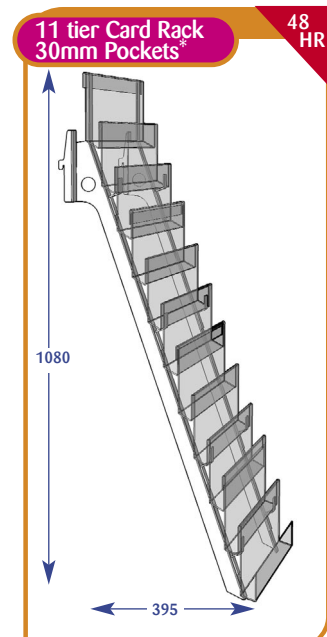

Size	Code
Upto 600mm	C011005
Upto 650mm	C071004
Upto 900mm	C021001
Upto 1000mm	C031005
Upto 1200mm	C041005
Upto 1250mm	C051001
Upto 1330mm	C061001