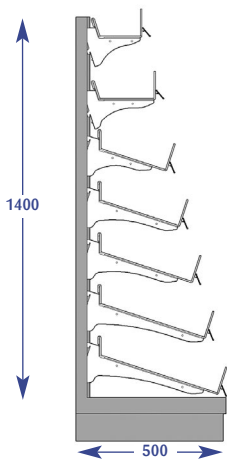

Flangle™ Gondola