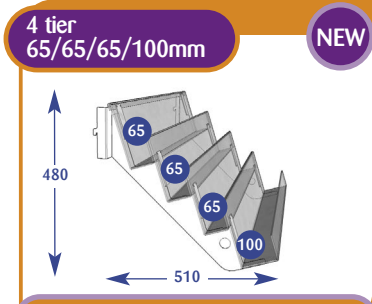

Size	Code
Upto 600mm	A011059
Upto 650mm	A071499
Upto 900mm	A021050
Upto 1000mm	A031081
Upto 1200mm	A041055
Upto 1250mm	A051040
Upto 1330mm	A061041