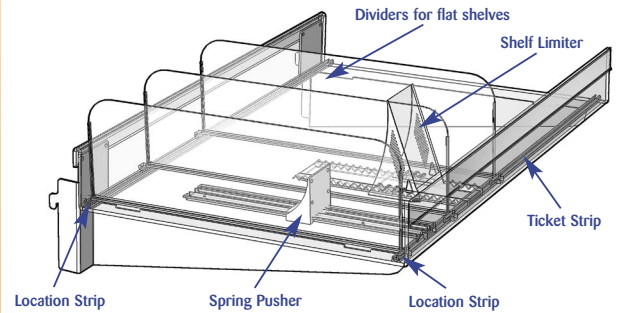

h 110mm w 1200mm d 225mm
N041002

Fresh Produce Trays

h 100mm w 440mm d 480mm
K001046
h 100mm w 440mm d 240mm
K001047

Sandwich Plinth

h 60mm w 600mm d 270mm
M011003
h 60mm w 1000mm d 270mm
M031003
h 60mm w 1250mm d 270mm
M051001

Countline Hook on Pocket

h 80mm w 380mm d 80mm
K001081

Please quote codes on all orders. Other sizes are available subject to quotation.

Shelf Management

All dimensions are in millimetres and are approximate.

Angled

Flat

Dividers for Flat Shelves or Shelves with 90 degree front risers

60mm High 120mm High

48 HR

180mm length to suit 200mm shelf	H501007	H501001
230mm length to suit 250mm shelf	H501008	H501002
280mm length to suit 300mm shelf	H501009	H501003
330mm length to suit 350mm shelf	H501010	H501004
380mm length to suit 400mm shelf	H501019	H501005
430mm length to suit 450mm shelf	H501012	H501006
480mm length to suit 500mm shelf	H501027	H501011