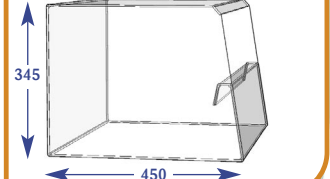

450mm Snacking bin promotional front + dividers

Size	Code
Upto 600mm	E011016
Upto 650mm	E071041
Upto 900mm	E021011
Upto 1000mm	E031027
Upto 1200mm	E041017
Upto 1250mm	E051011
Upto 1330mm	E061012