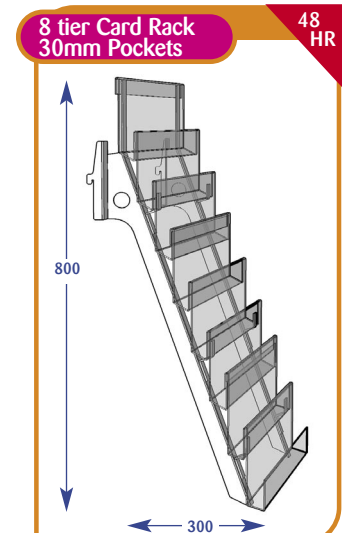

Size	Code
Upto 600mm	C011003
Upto 650mm	C071040
Upto 900mm	C021005
Upto 1000mm	C031003
Upto 1200mm	C041003
Upto 1250mm	C051005
Upto 1330mm	C061005