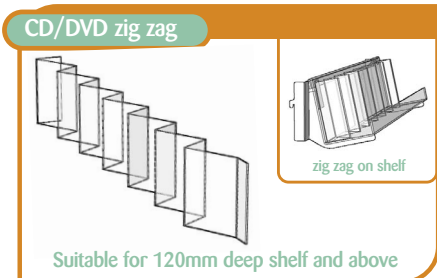

Size	Code
Upto 600mm	K011002
Upto 650mm	K071001
Upto 900mm	K021002
Upto 1000mm	K031005
Upto 1200mm	K041001
Upto 1250mm	K051001
Upto 1330mm	K061001

Chart Music Bay

Price is for 1 x 1000mm bay only

h 1800mm w 1000mm d 450mm

G031079

Flat Pack CD Wall Bay

h 1800mm w 990mm d 445mm

F031005

Flat Pack DVD Wall Bay

h 1670mm w 990mm d 445mm

F031115

360° Dump Bin

h 1355mm w 510mm d 510mm

P001109

Digimedia Spinner

h 1810mm w 430mm d 430mm

F001083

Counter Top Book Display

h 450mm w 300mm d 180mm

N001006

CD Counter Unit

h 285 w 450mm (int) d 230mm

F001004

Cube Hook on Map Unit

h 1000mm w 310mm d 85mm

G001001

Road Atlas Unit

h 1660mm w 660mm d 490mm

P001022

Please quote codes on all orders. Other sizes are available subject to quotation.