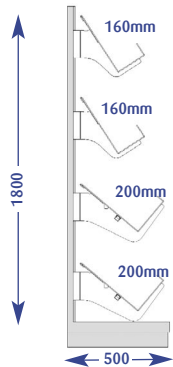

High Volume News Bay

48 HR

Size

Code

Upto 600mm	B011013
Upto 650mm	B071061
Upto 900mm	B021010
Upto 1000mm	B031015
Upto 1200mm	B041013
Upto 1250mm	B051012
Upto 1330mm	B061010