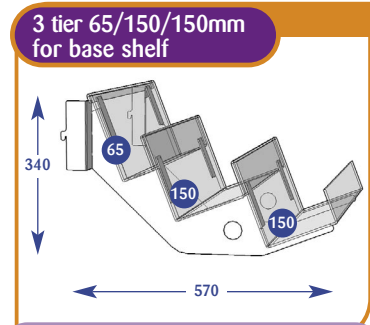

Magazines

Magazine Individual Shelves

All dimensions are in millimetres and are approximate.

Size	Code
Upto 600mm	A011011
Upto 650mm	A071141
Upto 900mm	A021015
Upto 1000mm	A031011
Upto 1200mm	A041011
Upto 1250mm	A051015
Upto 1330mm	A061015

Size	Code
Upto 600mm	A011048
Upto 650mm	A071351
Upto 900mm	A021040
Upto 1000mm	A031018
Upto 1200mm	A041045
Upto 1250mm	A051022
Upto 1330mm	A061030

Size	Code
Upto 600mm	A011014
Upto 650mm	A071135
Upto 900mm	A021014
Upto 1000mm	A031014
Upto 1200mm	A041014
Upto 1250mm	A051014
Upto 1330mm	A061014

Size	Code
Upto 600mm	A011090
Upto 650mm	A071521
Upto 900mm	A021070
Upto 1000mm	A031151
Upto 1200mm	A041098
Upto 1250mm	A051087
Upto 1330mm	A061070

Size	Code
Upto 600mm	A011052
Upto 650mm	A071515
Upto 900mm	A021041
Upto 1000mm	A031073
Upto 1200mm	A041046
Upto 1250mm	A051023
Upto 1330mm	A061023