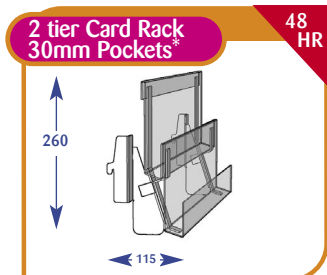

Greeting Cards Individual Shelves

All dimensions are in millimetres and are approximate.

Size	Code
Upto 600mm	C011020
Upto 650mm	C071103
Upto 900mm	C021007
Upto 1000mm	C031012
Upto 1200mm	C041010
Upto 1250mm	C051008
Upto 1330mm	C061008