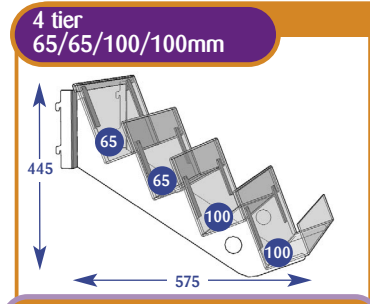

Magazines

Magazine Individual Shelves

All dimensions are in millimetres and are approximate.

Size	Code
Upto 600mm	A011011
Upto 650mm	A071141
Upto 900mm	A021015
Upto 1000mm	A031011
Upto 1200mm	A041011
Upto 1250mm	A051015
Upto 1330mm	A061015

Size	Code
Upto 600mm	A011048
Upto 650mm	A071351
Upto 900mm	A021040
Upto 1000mm	A031018
Upto 1200mm	A041045
Upto 1250mm	A051022
Upto 1330mm	A061030

Size	Code
Upto 600mm	A011014
Upto 650mm	A071135
Upto 900mm	A021014
Upto 1000mm	A031014
Upto 1200mm	A041014
Upto 1250mm	A051014
Upto 1330mm	A061014

Size	Code
Upto 600mm	A011090
Upto 650mm	A071521
Upto 900mm	A021070
Upto 1000mm	A031151
Upto 1200mm	A041098
Upto 1250mm	A051087
Upto 1330mm	A061070

Size	Code
Upto 600mm	A011052
Upto 650mm	A071515
Upto 900mm	A021041
Upto 1000mm	A031073
Upto 1200mm	A041046
Upto 1250mm	A051023
Upto 1330mm	A061023

Size	Code
Upto 600mm	A011015
Upto 650mm	A071164
Upto 900mm	A021017
Upto 1000mm	A031015
Upto 1200mm	A041015
Upto 1250mm	A051018
Upto 1330mm	A061017

Size	Code
Upto 600mm	A011059
Upto 650mm	A071499
Upto 900mm	A021050
Upto 1000mm	A031081
Upto 1200mm	A041055
Upto 1250mm	A051040
Upto 1330mm	A061041