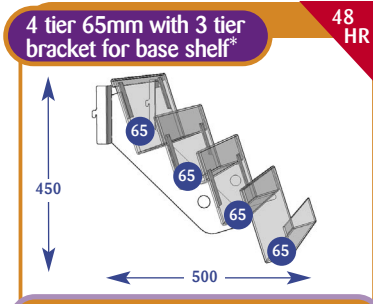

Magazines

Magazine Individual Shelves

All dimensions are in millimetres and are approximate.

Size	Code
Upto 600mm	A011011
Upto 650mm	A071141
Upto 900mm	A021015
Upto 1000mm	A031011
Upto 1200mm	A041011
Upto 1250mm	A051015
Upto 1330mm	A061015

Size	Code
Upto 600mm	A011048
Upto 650mm	A071351
Upto 900mm	A021040
Upto 1000mm	A031018
Upto 1200mm	A041045
Upto 1250mm	A051022
Upto 1330mm	A061030

Size	Code
Upto 600mm	A011014
Upto 650mm	A071135
Upto 900mm	A021014
Upto 1000mm	A031014
Upto 1200mm	A041014
Upto 1250mm	A051014
Upto 1330mm	A061014

Size	Code
Upto 600mm	A011090
Upto 650mm	A071521
Upto 900mm	A021070
Upto 1000mm	A031151
Upto 1200mm	A041098
Upto 1250mm	A051087
Upto 1330mm	A061070

Size	Code
Upto 600mm	A011052
Upto 650mm	A071515
Upto 900mm	A021041
Upto 1000mm	A031073
Upto 1200mm	A041046
Upto 1250mm	A051023
Upto 1330mm	A061023