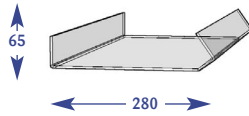

Upto 600mm	900mm	Upto 1000mm	Upto 1200mm	Upto 1250mm	Upto 1330mm
1	2	2	3	3	3

All Snack Bins supplied with 39mm Ticket Strip.

Please quote codes on all orders. Other sizes are available subject to quotation.

Confectionery/Snacks

All dimensions are in millimetres and are approximate.

Confectionery Shelves & Crisp Bins

Tubed Snack Shelf

Size	Code
Upto 600mm	E011006
Upto 650mm	E071028
Upto 900mm	E021007
Upto 1000mm	E031006
Upto 1200mm	E041006
Upto 1250mm	E051006
Upto 1330mm	E061006