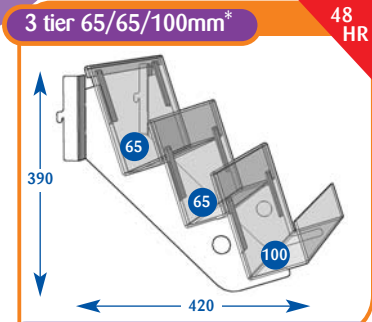

Size	Code	Price
Upto 600mm	POA	POA
Upto 650mm	POA	POA
Upto 900mm	POA	POA
Upto 1000mm	POA	POA
Upto 1200mm	POA	POA
Upto 1250mm	POA	POA
Upto 1330mm	POA	POA

Size	Code	Price
Upto 600mm	A011009	£91.65
Upto 650mm	A071152	£102.00
Upto 900mm	A021016	£118.75
Upto 1000mm	A031009	£118.75
Upto 1200mm	A041009	£133.25
Upto 1250mm	A051016	£139.00
Upto 1330mm	A061016	£148.15

Slatwall Options: All brackets are also available for slatwall, please state on your order. Items not marked * require slatwall adaptors, item code K201003 @ £12.15 per pair.

Please quote codes on all orders. Other sizes are available subject to quotation.

Magazines

All prices are subject to discount.

All dimensions are in millimetres and are approximate.

Magazine Individual Shelves

Size	Code	Price
Upto 600mm	A011011	£94.75
Upto 650mm	A071141	£112.75
Upto 900mm	A021015	£121.85
Upto 1000mm	A031011	£121.85
Upto 1200mm	A041011	£136.50
Upto 1250mm	A051015	£153.00
Upto 1330mm	A061015	£162.25