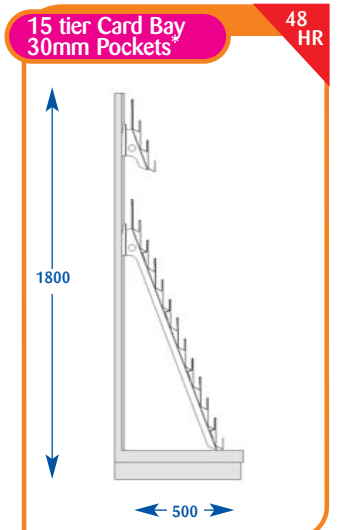

Size	Code	Price
Upto 600mm	C011029	£187.75
Upto 650mm	C071088	£209.00
Upto 900mm	C021011	£209.00
Upto 1000mm	C031022	£209.00
Upto 1200mm	C041016	£219.65
Upto 1250mm	C051012	£245.65
Upto 1330mm	C061006	£253.00

Greeting Card Dividers available
C501001 Pack of 20 £3.95

Slatwall Options:

All brackets are also available for slatwall, please state on your order. Items not marked * require slatwall adaptors, item code K201003 @ £12.15 per pair.

Please quote codes on all orders. Other sizes are available subject to quotation.