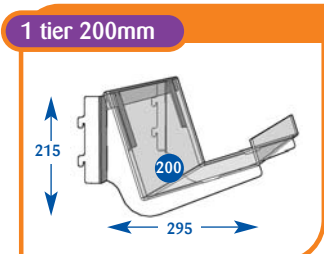

Size	Code	Price
Upto 600mm	POA	POA
Upto 650mm	POA	POA
Upto 900mm	POA	POA
Upto 1000mm	POA	POA
Upto 1200mm	POA	POA
Upto 1250mm	POA	POA
Upto 1330mm	POA	POA