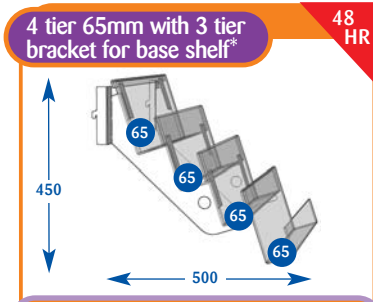

Size	Code	Price
Upto 600mm	A011015	£106.00
Upto 650mm	A071164	£119.35
Upto 900mm	A021017	£142.75
Upto 1000mm	A031015	£142.75
Upto 1200mm	A041015	£160.85
Upto 1250mm	A051018	£169.85
Upto 1330mm	A061017	£181.00