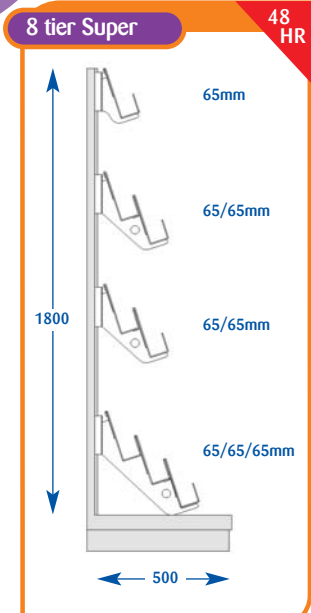

Magazines

Prices do not include backing system.

All prices are subject to discount.

All dimensions are in millimetres and are approximate.

Magazine Bays

Size	Code	Price
Upto 600mm	A011001	£262.65
Upto 650mm	A071019	£304.25
Upto 900mm	A021002	£335.00
Upto 1000mm	A031001	£335.00
Upto 1200mm	A041001	£370.00
Upto 1250mm	A051002	£402.75
Upto 1330mm	A061002	£428.25

Size	Code	Price
Upto 600mm	A011002	£270.50
Upto 650mm	A071041	£309.75
Upto 900mm	A021004	£343.25
Upto 1000mm	A031002	£343.25
Upto 1200mm	A041002	£379.25
Upto 1250mm	A051004	£407.85
Upto 1330mm	A061004	£434.25

Size	Code	Price
Upto 600mm	A011004	£297.00
Upto 650mm	A071007	£347.65
Upto 900mm	A021001	£373.35
Upto 1000mm	A031004	£373.35
Upto 1200mm	A041004	£408.75
Upto 1250mm	A051001	£452.00
Upto 1330mm	A061001	£478.50

Size	Code	Price
Upto 600mm	A011005	£290.75
Upto 650mm	A071069	£328.50
Upto 900mm	A021006	£371.00
Upto 1000mm	A031005	£371.00
Upto 1200mm	A041005	£412.65
Upto 1250mm	A051006	£437.75
Upto 1330mm	A061006	£466.50