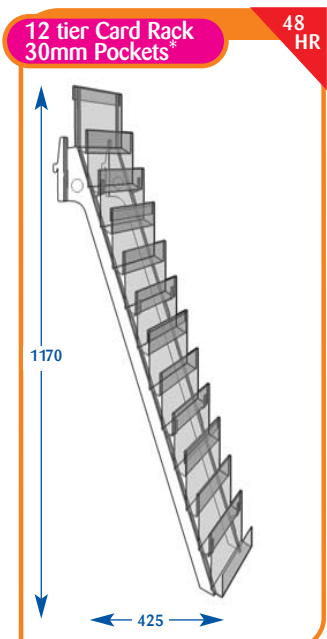

Size	Code	Price
Upto 600mm	C011004	£146.25
Upto 650mm	C071013	£164.50
Upto 900mm	C021002	£164.50
Upto 1000mm	C031004	£164.50
Upto 1200mm	C041004	£173.50
Upto 1250mm	C051002	£178.00
Upto 1330mm	C061002	£199.50