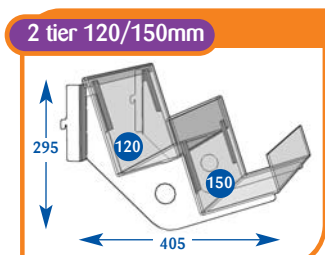

Size	Code	Price
Upto 600mm	A011089	£117.25
Upto 650mm	A071520	£132.65
Upto 900mm	A021068	£150.15
Upto 1000mm	A031149	£150.15
Upto 1200mm	A041097	£163.35
Upto 1250mm	A051086	£174.85
Upto 1330mm	A061069	£188.85