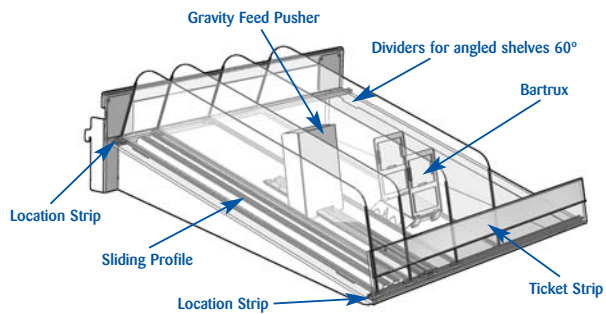

Sandwich Plinth

h 60mm w 600mm d 270mm
£17.75 M011003
h 60mm w 1000mm d 270mm
£30.25 M031003
h 60mm w 1250mm d 270mm
£35.25 M051001

Countline Hook on Pocket

h 80mm w 380mm d 80mm
£27.85 K001081

Please quote codes on all orders. Other sizes are available subject to quotation.

Shelf Management

All prices are subject to discount.

All dimensions are in millimetres and are approximate.

Angled

Flat

Dividers for Flat Shelves or Shelves with 90 degree front risers

60mm High 120mm High

180mm length to suit 200mm shelf	H501007	£1.45	H501001	£2.40
230mm length to suit 250mm shelf	H501008	£1.25	H501002	£2.40
280mm length to suit 300mm shelf	H501009	£1.25	H501003	£2.20
330mm length to suit 350mm shelf	H501010	£1.45	H501004	£2.07
380mm length to suit 400mm shelf	H501019	£1.45	H501005	£2.21
430mm length to suit 450mm shelf	H501012	£1.60	H501006	£2.39
480mm length to suit 500mm shelf	H501027	£1.60	H501011	£2.61