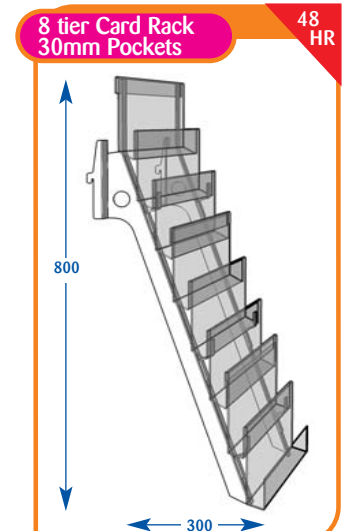

Size	Code	Price
Upto 600mm	C011003	£117.95
Upto 650mm	C071040	£130.15
Upto 900mm	C021005	£130.15
Upto 1000mm	C031003	£130.15
Upto 1200mm	C041003	£136.50
Upto 1250mm	C051005	£140.00
Upto 1330mm	C061005	£155.00