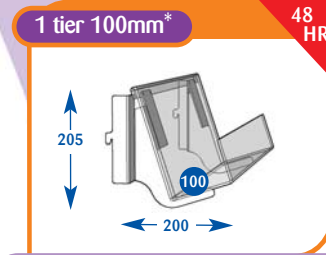

Please quote codes on all orders. Other sizes are available subject to quotation.

Magazines

All prices are subject to discount.

All dimensions are in millimetres and are approximate.

Magazine Individual Shelves

Approximate dimensions given to help configure your bay profile.

Size	Code	Price
Upto 600mm	A011007	£43.25
Upto 650mm	A071099	£47.75
Upto 900mm	A021010	£51.25
Upto 1000mm	A031007	£51.25
Upto 1200mm	A041007	£54.25
Upto 1250mm	A051010	£56.00
Upto 1330mm	A061010	£60.00