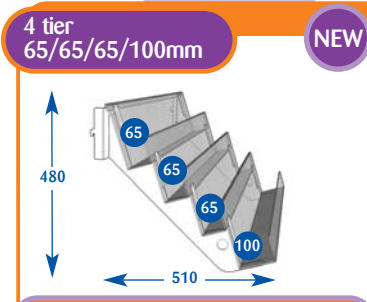

Size	Code	Price
Upto 600mm	A011059	£130.50
Upto 650mm	A071499	£140.50
Upto 900mm	A021050	£167.00
Upto 1000mm	A031081	£167.00
Upto 1200mm	A041055	£185.35
Upto 1250mm	A051040	£194.35
Upto 1330mm	A061041	£205.50