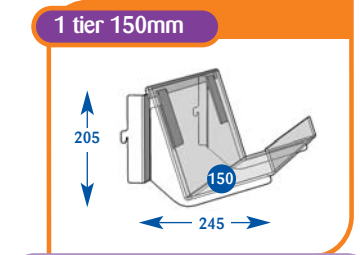

Size	Code	Price
Upto 600mm	A011088	£72.35
Upto 650mm	A071519	£81.65
Upto 900mm	A021067	£92.75
Upto 1000mm	A031148	£92.75
Upto 1200mm	A041096	£100.75
Upto 1250mm	A051085	£107.85
Upto 1330mm	A061068	£116.50