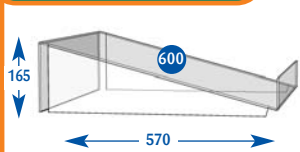

Please quote codes on all orders. Other sizes are available subject to quotation.

Confectionery/Snacks

All prices are subject to discount.

Confectionery Shelves & Crisp Bins

All dimensions are in millimetres and are approximate.

600mm angled base shelf 70mm riser

570mm angled base shelf 90° 100mm riser

300mm Snacking bin + dividers

350mm Snacking bin + dividers

Size	Code	Price
Upto 600mm	D011018	£89.00
Upto 650mm	D071065	£100.00
Upto 900mm	D021022	£100.00
Upto 1000mm	D031025	£100.00
Upto 1200mm	D041019	£124.00
Upto 1250mm	D051011	£126.65
Upto 1330mm	D061007	£129.50