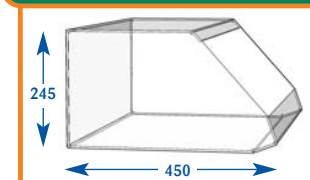

450mm Snacking bin + dividers