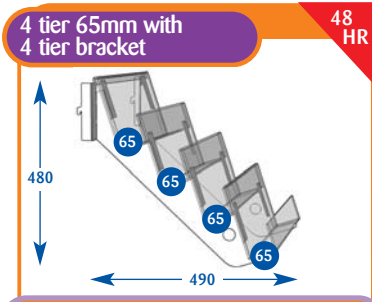

Size	Code	Price
Upto 600mm	A011052	£128.00
Upto 650mm	A071515	£142.00
Upto 900mm	A021041	£164.50
Upto 1000mm	A031073	£164.50
Upto 1200mm	A041046	£182.85
Upto 1250mm	A051023	£191.85
Upto 1330mm	A061023	£203.00