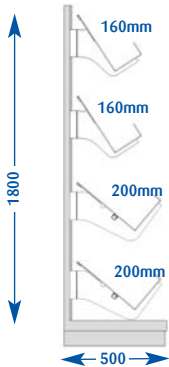

High Volume News Bay

48 HR

Size	Code	Price
Upto 600mm	B011013	£302.00
Upto 650mm	B071061	£323.15
Upto 900mm	B021010	£342.00
Upto 1000mm	B031015	£342.00
Upto 1200mm	B041013	£364.65
Upto 1250mm	B051012	£393.00
Upto 1330mm	B061010	£396.00