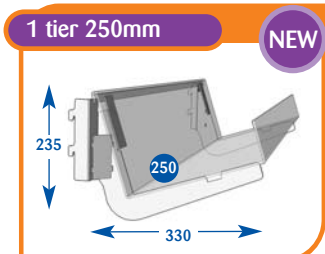

Size	Code	Price
Upto 600mm	POA	POA
Upto 650mm	POA	POA
Upto 900mm	POA	POA
Upto 1000mm	POA	POA
Upto 1200mm	POA	POA
Upto 1250mm	POA	POA
Upto 1330mm	POA	POA