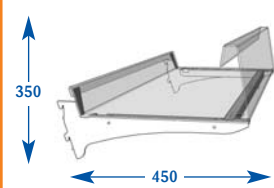

400mm Shelf (to suit 450mm)

Size	Code	Price
Upto 600mm	E011084	£63.65
Upto 650mm	E071144	£69.85
Upto 900mm	E021075	£82.35
Upto 1000mm	E031163	£83.50
Upto 1200mm	E041089	£96.00
Upto 1250mm	E051082	£100.00
Upto 1330mm	E061072	£104.50