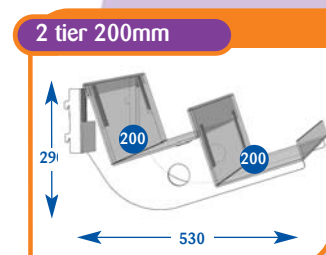

Size	Code	Price
Upto 600mm	POA	POA
Upto 650mm	POA	POA
Upto 900mm	POA	POA
Upto 1000mm	POA	POA
Upto 1200mm	POA	POA
Upto 1250mm	POA	POA
Upto 1330mm	POA	POA