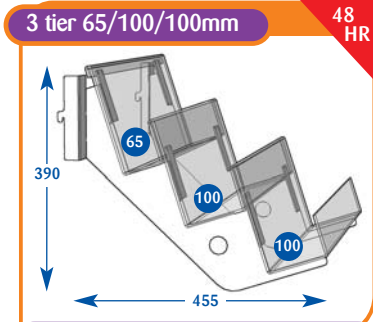

Magazines

All prices are subject to discount.

All dimensions are in millimetres and are approximate.

Magazine Individual Shelves

Size	Code	Price
Upto 600mm	A011011	£94.75
Upto 650mm	A071141	£112.75
Upto 900mm	A021015	£121.85
Upto 1000mm	A031011	£121.85
Upto 1200mm	A041011	£136.50
Upto 1250mm	A051015	£153.00
Upto 1330mm	A061015	£162.25

Size	Code	Price
Upto 600mm	A011048	£104.00
Upto 650mm	A071351	£117.75
Upto 900mm	A021040	£132.35
Upto 1000mm	A031018	£132.35
Upto 1200mm	A041045	£147.25
Upto 1250mm	A051022	£158.85
Upto 1330mm	A061030	£166.85