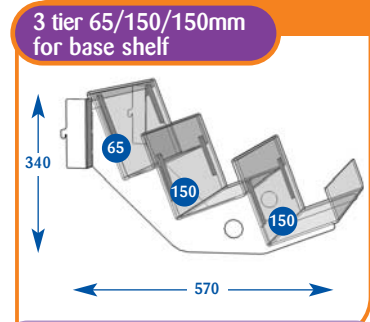

Size	Code	Price
Upto 600mm	A011090	£129.00
Upto 650mm	A071521	£146.00
Upto 900mm	A021070	£164.50
Upto 1000mm	A031151	£164.50
Upto 1200mm	A041098	£179.50
Upto 1250mm	A051087	£192.35
Upto 1330mm	A061070	£203.15