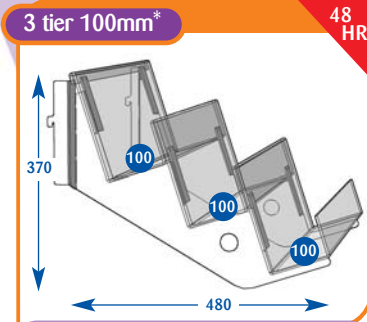

Size	Code	Price
Upto 600mm	A011014	£107.65
Upto 650mm	A071135	£121.85
Upto 900mm	A021014	£137.00
Upto 1000mm	A031014	£137.00
Upto 1200mm	A041014	£146.65
Upto 1250mm	A051014	£160.15
Upto 1330mm	A061014	£169.15