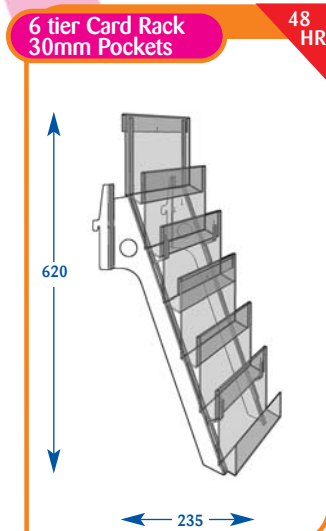

Size	Code	Price
Upto 600mm	C011002	£99.65
Upto 650mm	C071031	£108.65
Upto 900mm	C021004	£108.65
Upto 1000mm	C031002	£108.65
Upto 1200mm	C041002	£113.00
Upto 1250mm	C051004	£118.00
Upto 1330mm	C061004	£128.50