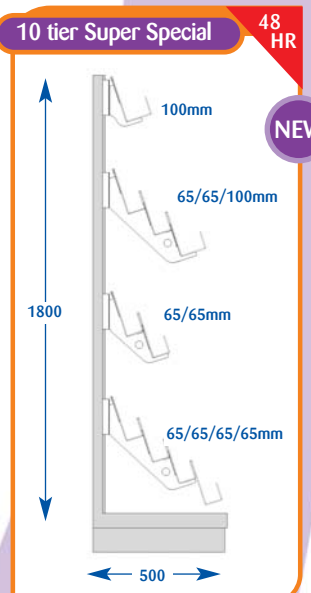

Size	Code	Price
Upto 600mm	A011006	£294.50
Upto 650mm	A071081	£339.35
Upto 900mm	A021008	£375.50
Upto 1000mm	A031006	£375.50
Upto 1200mm	A041006	£419.35
Upto 1250mm	A051008	£446.00
Upto 1330mm	A061008	£483.25

Size	Code	Price
Upto 600mm	A011053	£332.35
Upto 650mm	A071513	£380.85
Upto 900mm	A021043	£419.00
Upto 1000mm	A031037	£419.00
Upto 1200mm	A041047	£457.50
Upto 1250mm	A051039	£496.25
Upto 1330mm	A061040	£524.65

Size	Code	Price
Upto 600mm	A011063	£309.10
Upto 650mm	A071490	£357.60
Upto 900mm	A021165	£399.85
Upto 1000mm	A031096	£399.85
Upto 1200mm	A041070	£446.65
Upto 1250mm	A051062	£485.85
Upto 1330mm	A061045	£516.35

Size	Code	Price
Upto 600mm	A011054	£234.50
Upto 650mm	A071514	£245.65
Upto 900mm	A021044	£279.00
Upto 1000mm	A031074	£279.00
Upto 1200mm	A041048	£301.25
Upto 1250mm	A051034	£306.50
Upto 1330mm	A061036	£315.75

Please quote codes on all orders. Other sizes are available subject to quotation.