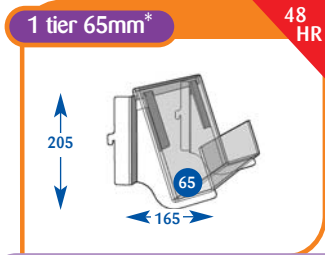

Please quote codes on all orders. Other sizes are available subject to quotation.

Magazines

All prices are subject to discount.

All dimensions are in millimetres and are approximate.

Magazine Individual Shelves

Approximate dimensions given to help configure your bay profile.

Size	Code	Price
Upto 600mm	A011007	£43.25
Upto 650mm	A071099	£47.75
Upto 900mm	A021010	£51.25
Upto 1000mm	A031007	£51.25
Upto 1200mm	A041007	£54.25
Upto 1250mm	A051010	£56.00
Upto 1330mm	A061010	£60.00