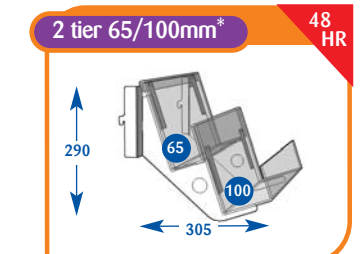

Size	Code	Price
Upto 600mm	A011010	£68.00
Upto 650mm	A071117	£80.00
Upto 900mm	A021012	£87.00
Upto 1000mm	A031010	£87.00
Upto 1200mm	A041010	£96.00
Upto 1250mm	A051012	£107.00
Upto 1330mm	A061012	£113.35