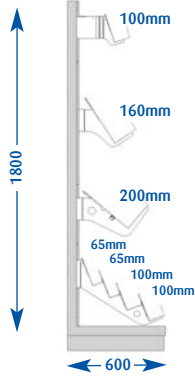

Magazine Hook on Pocket

48 HR

h 195mm (int) w 240mm (int) d 65mm (int)
£14.50 K001027

Eyeline Magazine Header Unit fits Cubes & Towers

NEW

w 870mm d 730mm
£65.00 B001190

Individual mag header shelf for towers
£16.65 B101222

All dimensions are in millimetres and are approximate.

News Bays & Individual Shelves

Horizontal News Bay

NEW

Size	Code	Price
Upto 600mm	B011067	£323.35
Upto 650mm	B071127	£362.50
Upto 900mm	B021063	£397.85
Upto 1000mm	B031098	£397.85
Upto 1200mm	B041074	£432.35
Upto 1250mm	B051068	£453.65
Upto 1330mm	B061065	£530.35