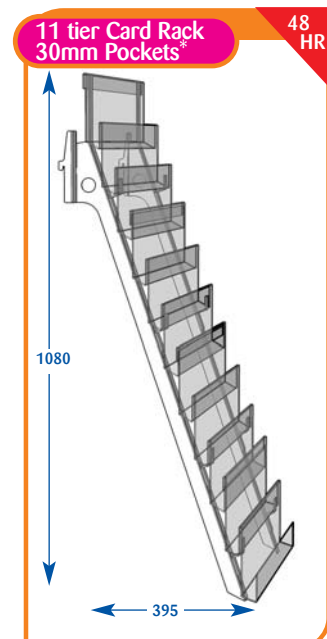

Size	Code	Price
Upto 600mm	C011005	£136.75
Upto 650mm	C071004	£153.75
Upto 900mm	C021001	£153.75
Upto 1000mm	C031005	£153.75
Upto 1200mm	C041005	£162.65
Upto 1250mm	C051001	£168.85
Upto 1330mm	C061001	£189.50