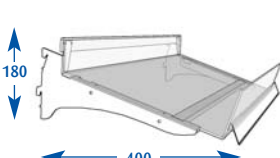

350mm Flange (to suit 400mm)

Size	Code	Price
Upto 600mm	D011105	£57.17
Upto 650mm	D071270	£68.50
Upto 900mm	D021090	£68.50
Upto 1000mm	D031250	£68.50
Upto 1200mm	D041135	£74.15
Upto 1250mm	D051105	£85.00
Upto 1330mm	D061077	£88.50