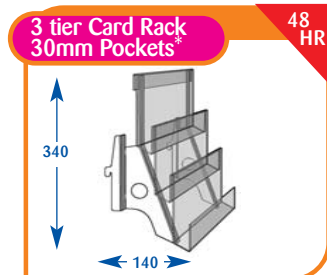

All prices are subject to discount.

All dimensions are in millimetres and are approximate.

Greeting Cards Individual Shelves

Size	Code	Price
Upto 600mm	C011020	£48.85
Upto 650mm	C071103	£52.50
Upto 900mm	C021007	£52.50
Upto 1000mm	C031012	£52.50
Upto 1200mm	C041010	£54.85
Upto 1250mm	C051008	£57.00
Upto 1330mm	C061008	£62.15