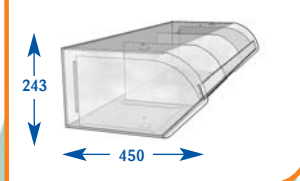

Flangle Display Solutions

All prices are subject to discount.

All dimensions are in millimetres and are approximate.

Flangle Display Solutions

Confectionery

Biscuits

Bakery

Dairy Deck

Top Bin

POA

NEW

- Various bin width & depths available.
- Ideal solution for bagged / pouched sweets.
- Integral dividers.
- Maintains maximum display impact.
- Optional front, side & divider graphic holders.
- Stacking bin design to suit height variations.