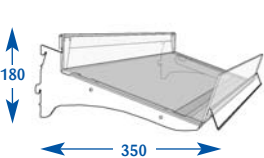

300mm Flange (to suit 350mm)

Size	Code	Price
Upto 600mm	D011106	£56.15
Upto 650mm	D071271	£67.25
Upto 900mm	D021091	£67.25
Upto 1000mm	D031251	£67.25
Upto 1200mm	D041136	£72.85
Upto 1250mm	D051106	£80.65
Upto 1330mm	D061078	£83.75