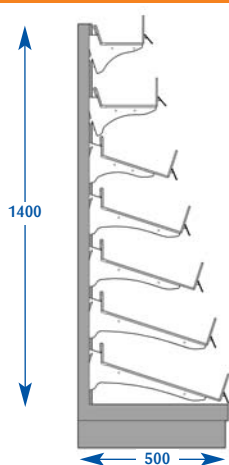

Flange Gondola