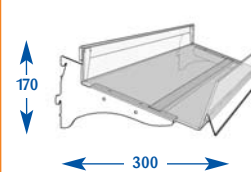

250mm Flange (to suit 300mm)

Size	Code	Price
Upto 600mm	D011107	£53.00
Upto 650mm	D071272	£62.85
Upto 900mm	D021092	£62.85
Upto 1000mm	D031252	£62.85
Upto 1200mm	D041137	£68.00
Upto 1250mm	D051107	£79.00
Upto 1330mm	D061079	£82.75