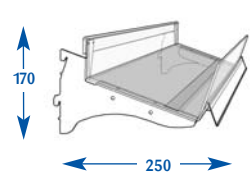

200mm Flange (to suit 250mm)

Size	Code	Price
Upto 600mm	D011108	£51.75
Upto 650mm	D071273	£60.50
Upto 900mm	D021093	£60.50
Upto 1000mm	D031253	£60.50
Upto 1200mm	D041138	£65.15
Upto 1250mm	D051108	£77.25
Upto 1330mm	D061080	£80.85