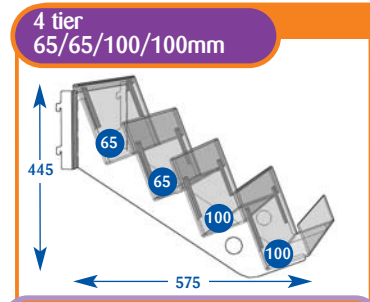

Size	Code	Price
Upto 600mm	POA	POA
Upto 650mm	POA	POA
Upto 900mm	POA	POA
Upto 1000mm	POA	POA
Upto 1200mm	POA	POA
Upto 1250mm	POA	POA
Upto 1330mm	POA	POA