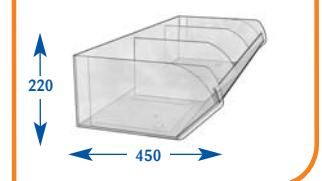

Flangle Display Solutions

All prices are subject to discount.

All dimensions are in millimetres and are approximate.

Flangle Display Solutions

Confectionery

Biscuits

Bakery

Dairy Deck

Top Bin

POA

NEW

- Various bin width & depths available.
- Ideal solution for bagged / pouched sweets.
- Integral dividers.
- Maintains maximum display impact.
- Optional front, side & divider graphic holders.
- Stacking bin design to suit height variations.