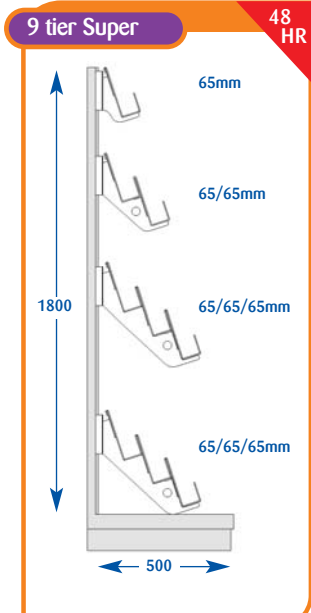

Magazines

Prices do not include backing system.

All prices are subject to discount.

All dimensions are in millimetres and are approximate.

Magazine Bays

Size	Code	Price
Upto 600mm	A011001	£262.65
Upto 650mm	A071019	£304.25
Upto 900mm	A021002	£335.00
Upto 1000mm	A031001	£335.00
Upto 1200mm	A041001	£370.00
Upto 1250mm	A051002	£402.75
Upto 1330mm	A061002	£428.25

Size	Code	Price
Upto 600mm	A011002	£270.50
Upto 650mm	A071041	£309.75
Upto 900mm	A021004	£343.25
Upto 1000mm	A031002	£343.25
Upto 1200mm	A041002	£379.25
Upto 1250mm	A051004	£407.85
Upto 1330mm	A061004	£434.25

Size	Code	Price
Upto 600mm	A011004	£297.00
Upto 650mm	A071007	£347.65
Upto 900mm	A021001	£373.35
Upto 1000mm	A031004	£373.35
Upto 1200mm	A041004	£408.75
Upto 1250mm	A051001	£452.00
Upto 1330mm	A061001	£478.50

Size	Code	Price
Upto 600mm	A011005	£290.75
Upto 650mm	A071069	£328.50
Upto 900mm	A021006	£371.00
Upto 1000mm	A031005	£371.00
Upto 1200mm	A041005	£412.65
Upto 1250mm	A051006	£437.75
Upto 1330mm	A061006	£466.50