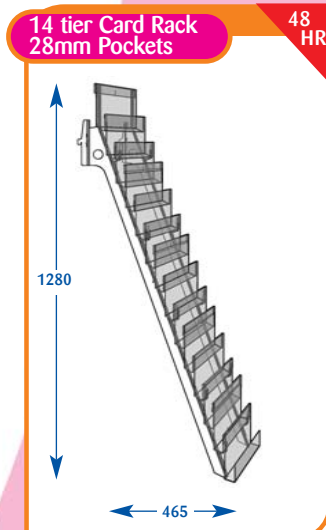

Size	Code	Price
Upto 600mm	C011009	£158.25
Upto 650mm	C071101	£178.00
Upto 900mm	C021013	£178.00
Upto 1000mm	C031006	£178.00
Upto 1200mm	C041006	£187.50
Upto 1250mm	C051006	£192.65
Upto 1330mm	C061009	£215.65