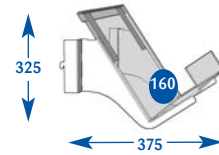

All dimensions are in millimetres and are approximate.

News Bays & Individual Shelves

Horizontal News Bay

NEW

Size	Code	Price
Upto 600mm	B011067	£323.35
Upto 650mm	B071127	£362.50
Upto 900mm	B021063	£397.85
Upto 1000mm	B031098	£397.85
Upto 1200mm	B041074	£432.35
Upto 1250mm	B051068	£453.65
Upto 1330mm	B061065	£530.35

Horizontal News Bay

NEW

1 tier Vertical News Shelf *

48 HR

Supplied with dividers

Size	Code	Price	Dividers
Upto 600mm	B011002	£63.85	1x U
Upto 650mm	B071029	£68.50	1x U
Upto 900mm	B021004	£72.75	1x U/1x L
Upto 1000mm	B031002	£72.75	1x U/1x L
Upto 1200mm	B041002	£77.75	2x U
Upto 1250mm	B051001	£84.00	2x U
Upto 1330mm	B061001	£88.00	2x U