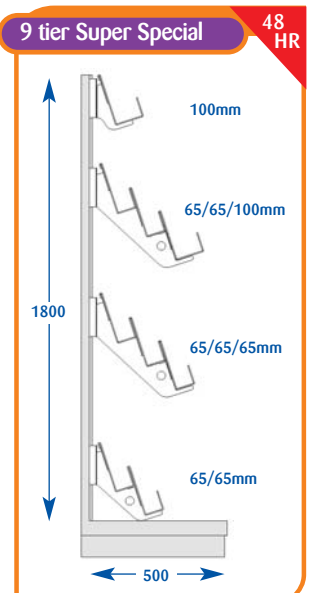

Size	Code	Price
Upto 600mm	A011006	£294.50
Upto 650mm	A071081	£339.35
Upto 900mm	A021008	£375.50
Upto 1000mm	A031006	£375.50
Upto 1200mm	A041006	£419.35
Upto 1250mm	A051008	£446.00
Upto 1330mm	A061008	£483.25

Size	Code	Price
Upto 600mm	A011053	£332.35
Upto 650mm	A071513	£380.85
Upto 900mm	A021043	£419.00
Upto 1000mm	A031037	£419.00
Upto 1200mm	A041047	£457.50
Upto 1250mm	A051039	£496.25
Upto 1330mm	A061040	£524.65

Size	Code	Price
Upto 600mm	A011063	£309.10
Upto 650mm	A071490	£357.60
Upto 900mm	A021165	£399.85
Upto 1000mm	A031096	£399.85
Upto 1200mm	A041070	£446.65
Upto 1250mm	A051062	£485.85
Upto 1330mm	A061045	£516.35

Size	Code	Price
Upto 600mm	A011054	£234.50
Upto 650mm	A071514	£245.65
Upto 900mm	A021044	£279.00
Upto 1000mm	A031074	£279.00
Upto 1200mm	A041048	£301.25
Upto 1250mm	A051034	£306.50
Upto 1330mm	A061036	£315.75

Please quote codes on all orders. Other sizes are available subject to quotation.