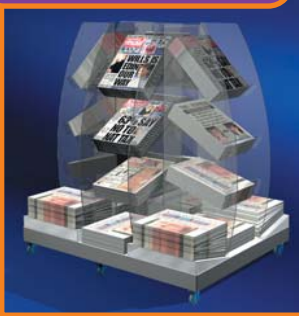

Weekend Tabloid Solution^{††}

h 1385mm w 1260mm d 1005mm
£853.00 B001036