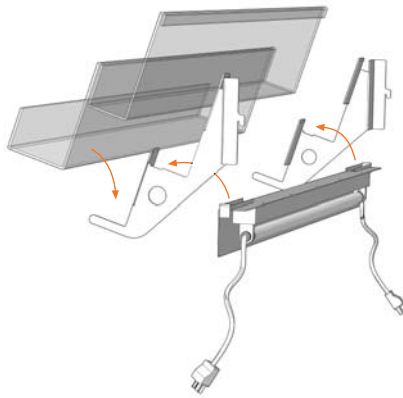

Magazine L Divider

48 HR

Size	Code	Price
To Suit 65mm	K001007	£1.85
To Suit 100mm	K001054	£1.95

Illumination

Easy to Install

- Sit the Barlite in the cut out section of the brackets, with the tube/lamp facing towards the back.
- Plug male and female connectors together if using more than one light.
- Plug 13 amp plug into mains socket.
- Switch on and see the difference that illumination makes.
- Complies with relevant BS and EN approvals and regulations.
- Illuminate upto 13 bays from one 13 amp socket.
- Includes cable management system.