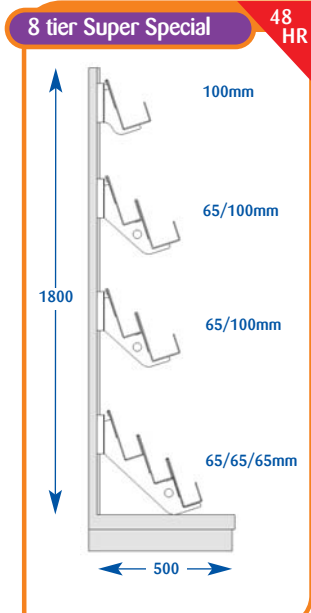

Magazines

Prices do not include backing system.

All prices are subject to discount.

All dimensions are in millimetres and are approximate.

Magazine Bays

Size	Code	Price
Upto 600mm	A011001	£262.65
Upto 650mm	A071019	£304.25
Upto 900mm	A021002	£335.00
Upto 1000mm	A031001	£335.00
Upto 1200mm	A041001	£370.00
Upto 1250mm	A051002	£402.75
Upto 1330mm	A061002	£428.25

Size	Code	Price
Upto 600mm	A011002	£270.50
Upto 650mm	A071041	£309.75
Upto 900mm	A021004	£343.25
Upto 1000mm	A031002	£343.25
Upto 1200mm	A041002	£379.25
Upto 1250mm	A051004	£407.85
Upto 1330mm	A061004	£434.25

Size	Code	Price
Upto 600mm	A011004	£297.00
Upto 650mm	A071007	£347.65
Upto 900mm	A021001	£373.35
Upto 1000mm	A031004	£373.35
Upto 1200mm	A041004	£408.75
Upto 1250mm	A051001	£452.00
Upto 1330mm	A061001	£478.50

Size	Code	Price
Upto 600mm	A011005	£290.75
Upto 650mm	A071069	£328.50
Upto 900mm	A021006	£371.00
Upto 1000mm	A031005	£371.00
Upto 1200mm	A041005	£412.65
Upto 1250mm	A051006	£437.75
Upto 1330mm	A061006	£466.50