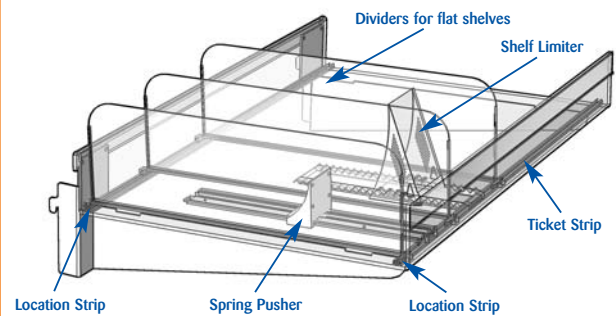

Shelf Management

All prices are subject to discount.

All dimensions are in millimetres and are approximate.

Angled

Flat

Dividers for Flat Shelves or Shelves with 90 degree front risers

60mm High 120mm High

180mm length to suit 200mm shelf	H501007	£1.45	H501001	£2.40
230mm length to suit 250mm shelf	H501008	£1.25	H501002	£2.40
280mm length to suit 300mm shelf	H501009	£1.25	H501003	£2.20
330mm length to suit 350mm shelf	H501010	£1.45	H501004	£2.07
380mm length to suit 400mm shelf	H501019	£1.45	H501005	£2.21
430mm length to suit 450mm shelf	H501012	£1.60	H501006	£2.39
480mm length to suit 500mm shelf	H501027	£1.60	H501011	£2.61