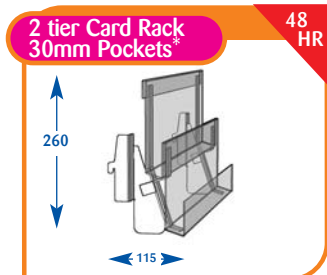

All prices are subject to discount.

All dimensions are in millimetres and are approximate.

Greeting Cards Individual Shelves

Size	Code	Price
Upto 600mm	C011020	£48.85
Upto 650mm	C071103	£52.50
Upto 900mm	C021007	£52.50
Upto 1000mm	C031012	£52.50
Upto 1200mm	C041010	£54.85
Upto 1250mm	C051008	£57.00
Upto 1330mm	C061008	£62.15