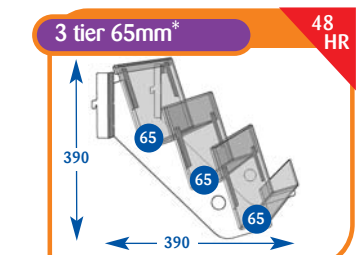

Size	Code	Price
Upto 600mm	A011009	£91.65
Upto 650mm	A071152	£102.00
Upto 900mm	A021016	£118.75
Upto 1000mm	A031009	£118.75
Upto 1200mm	A041009	£133.25
Upto 1250mm	A051016	£139.00
Upto 1330mm	A061016	£148.15

Slatwall Options: All brackets are also available for slatwall, please state on your order. Items not marked * require slatwall adaptors, item code K201003 @ £12.15 per pair.

Please quote codes on all orders. Other sizes are available subject to quotation.