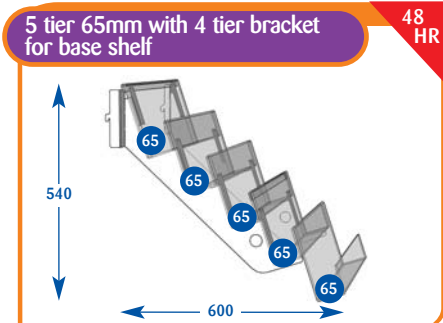

Size	Code	Price
Upto 600mm	A011037	£138.75
Upto 650mm	A071516	£148.00
Upto 900mm	A021047	£173.00
Upto 1000mm	A031077	£173.00
Upto 1200mm	A041037	£192.50
Upto 1250mm	A051038	£197.25
Upto 1330mm	A061039	£205.15