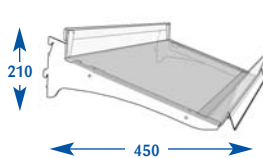

400mm Flange (to suit 450mm)

Size	Code	Price
Upto 600mm	D011104	£60.00
Upto 650mm	D071269	£72.85
Upto 900mm	D021089	£72.85
Upto 1000mm	D031249	£72.85
Upto 1200mm	D041134	£79.25
Upto 1250mm	D051104	£88.00
Upto 1330mm	D061076	£92.00