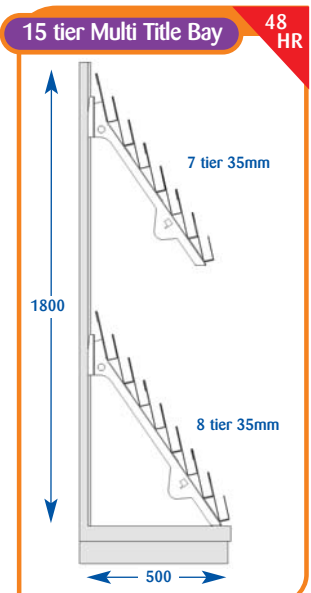

Size	Code	Price
Upto 600mm	A011006	£294.50
Upto 650mm	A071081	£339.35
Upto 900mm	A021008	£375.50
Upto 1000mm	A031006	£375.50
Upto 1200mm	A041006	£419.35
Upto 1250mm	A051008	£446.00
Upto 1330mm	A061008	£483.25

Size	Code	Price
Upto 600mm	A011053	£332.35
Upto 650mm	A071513	£380.85
Upto 900mm	A021043	£419.00
Upto 1000mm	A031037	£419.00
Upto 1200mm	A041047	£457.50
Upto 1250mm	A051039	£496.25
Upto 1330mm	A061040	£524.65

Size	Code	Price
Upto 600mm	A011063	£309.10
Upto 650mm	A071490	£357.60
Upto 900mm	A021165	£399.85
Upto 1000mm	A031096	£399.85
Upto 1200mm	A041070	£446.65
Upto 1250mm	A051062	£485.85
Upto 1330mm	A061045	£516.35

Size	Code	Price
Upto 600mm	A011054	£234.50
Upto 650mm	A071514	£245.65
Upto 900mm	A021044	£279.00
Upto 1000mm	A031074	£279.00
Upto 1200mm	A041048	£301.25
Upto 1250mm	A051034	£306.50
Upto 1330mm	A061036	£315.75

Please quote codes on all orders. Other sizes are available subject to quotation.