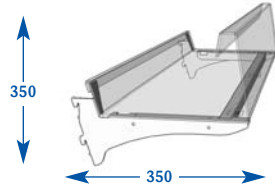

Confectionery/Snacks

All prices are subject to discount.

All dimensions are in millimetres and are approximate.

Confectionery Shelves & Crisp Bins

Tubed Snack Shelf

Size	Code	Price
Upto 600mm	E011006	£20.85
Upto 650mm	E071028	£22.00
Upto 900mm	E021007	£25.25
Upto 1000mm	E031006	£25.25
Upto 1200mm	E041006	£28.35
Upto 1250mm	E051006	£29.85
Upto 1330mm	E061006	£30.00

Snacking bin divider

Size	Code	Price
Upto 300mm	E101007	£2.55
Upto 350mm	E101008	£2.85
Upto 400mm	E101009	£3.10
Upto 450mm	E101010	£3.40
Upto 500mm	E101011	£3.70

Snacking bin promotional front divider

Size	Code	Price
Upto 300mm	E101017	£2.85
Upto 350mm	E101015	£3.25
Upto 400mm	E101014	£3.55
Upto 450mm	E101016	£3.85
Upto 500mm	E101018	£4.10

Adjustable Snacks

Adjustable Snacks

300mm Shelf (to suit 350mm)

Size	Code	Price
Upto 600mm	E011082	£60.50
Upto 650mm	E071142	£65.75
Upto 900mm	E021073	£77.75
Upto 1000mm	E031161	£78.85
Upto 1200mm	E041087	£91.15
Upto 1250mm	E051080	£94.75
Upto 1330mm	E061070	£98.50