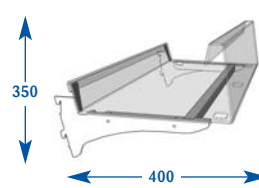

Adjustable Snacks

Adjustable Snacks

300mm Shelf (to suit 350mm)

Size	Code	Price
Upto 600mm	E011082	£60.50
Upto 650mm	E071142	£65.75
Upto 900mm	E021073	£77.75
Upto 1000mm	E031161	£78.85
Upto 1200mm	E041087	£91.15
Upto 1250mm	E051080	£94.75
Upto 1330mm	E061070	£98.50

350mm Shelf (to suit 400mm)

Size	Code	Price
Upto 600mm	E011083	£61.50
Upto 650mm	E071143	£67.75
Upto 900mm	E021074	£78.85
Upto 1000mm	E031162	£79.85
Upto 1200mm	E041088	£91.50
Upto 1250mm	E051081	£95.75
Upto 1330mm	E061071	£99.65