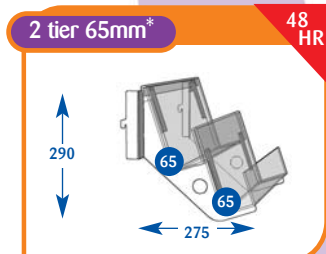

Approximate dimensions given to help configure your bay profile.

Size	Code	Price
Upto 600mm	A011007	£43.25
Upto 650mm	A071099	£47.75
Upto 900mm	A021010	£51.25
Upto 1000mm	A031007	£51.25
Upto 1200mm	A041007	£54.25
Upto 1250mm	A051010	£56.00
Upto 1330mm	A061010	£60.00

Size	Code	Price
Upto 600mm	A011012	£44.00
Upto 650mm	A071090	£48.00
Upto 900mm	A021009	£52.50
Upto 1000mm	A031012	£52.50
Upto 1200mm	A041012	£57.65
Upto 1250mm	A051009	£59.00
Upto 1330mm	A061009	£62.85

Size	Code	Price
Upto 600mm	A011088	£72.35
Upto 650mm	A071519	£81.65
Upto 900mm	A021067	£92.75
Upto 1000mm	A031148	£92.75
Upto 1200mm	A041096	£100.75
Upto 1250mm	A051085	£107.85
Upto 1330mm	A061068	£116.50

Size	Code	Price
Upto 600mm	POA	POA
Upto 650mm	POA	POA
Upto 900mm	POA	POA
Upto 1000mm	POA	POA
Upto 1200mm	POA	POA
Upto 1250mm	POA	POA
Upto 1330mm	POA	POA

Size	Code	Price
Upto 600mm	POA	POA
Upto 650mm	POA	POA
Upto 900mm	POA	POA
Upto 1000mm	POA	POA
Upto 1200mm	POA	POA
Upto 1250mm	POA	POA
Upto 1330mm	POA	POA