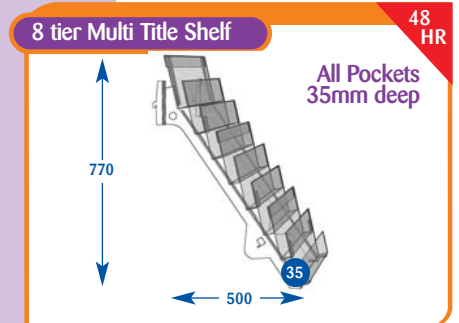

Size	Code	Price
Upto 600mm	A011056	£130.35
Upto 650mm	A071498	£136.00
Upto 900mm	A021046	£153.50
Upto 1000mm	A031076	£153.50
Upto 1200mm	A041050	£165.35
Upto 1250mm	A051037	£168.15
Upto 1330mm	A061038	£172.85

Please quote codes on all orders. Other sizes are available subject to quotation.