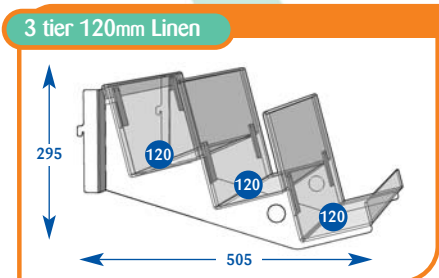

Individual Shelves

Freestanding & Good Ideas

Size	Code	Price
Upto 600mm	F011017	£86.15
Upto 650mm	F071018	£96.85
Upto 900mm	F021015	£103.50
Upto 1000mm	F031018	£103.50
Upto 1200mm	F041016	£112.25
Upto 1250mm	F051012	£116.65
Upto 1330mm	F061013	£126.15