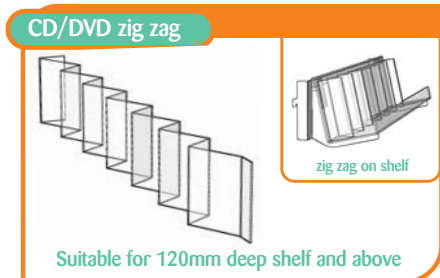

Suitable for 120mm deep shelf and above

Size	Code	Price
Upto 600mm	K011002	£6.50
Upto 650mm	K071001	£7.25
Upto 900mm	K021002	£8.50
Upto 1000mm	K031005	£8.50
Upto 1200mm	K041001	£13.00
Upto 1250mm	K051001	£13.00
Upto 1330mm	K061001	£14.50

Chart Music Bay

Price is for 1 x 1000mm bay only

h 1800mm w 1000mm d 450mm
£560.00 G031079

Flat Pack CD Wall Bay

h 1800mm w 990mm d 445mm
£395.00 F031005

Flat Pack DVD Wall Bay

h 1670mm w 990mm d 445mm
£269.00 F031115

360° Dump Bin

h 1355mm w 510mm d 510mm
£325.00 P001109

Digimedia Spinner

h 1810mm w 430mm d 430mm
£735.00 F001083

Counter Top Book Display

h 450mm w 300mm d 180mm
£52.50 N001006

CD Counter Unit

h 285 w 450mm (int) d 230mm
£51.75 F001004

Cube Hook on Map Unit

h 1000mm w 310mm d 85mm
£69.25 G001001

Road Atlas Unit

h 1660mm w 660mm d 490mm
£450.00 P001022

Please quote codes on all orders. Other sizes are available subject to quotation.