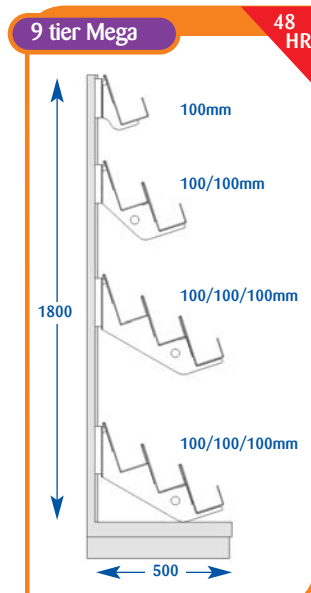

Size	Code	Price
Upto 600mm	A011006	£294.50
Upto 650mm	A071081	£339.35
Upto 900mm	A021008	£375.50
Upto 1000mm	A031006	£375.50
Upto 1200mm	A041006	£419.35
Upto 1250mm	A051008	£446.00
Upto 1330mm	A061008	£483.25

Size	Code	Price
Upto 600mm	A011053	£332.35
Upto 650mm	A071513	£380.85
Upto 900mm	A021043	£419.00
Upto 1000mm	A031037	£419.00
Upto 1200mm	A041047	£457.50
Upto 1250mm	A051039	£496.25
Upto 1330mm	A061040	£524.65

Size	Code	Price
Upto 600mm	A011063	£309.10
Upto 650mm	A071490	£357.60
Upto 900mm	A021165	£399.85
Upto 1000mm	A031096	£399.85
Upto 1200mm	A041070	£446.65
Upto 1250mm	A051062	£485.85
Upto 1330mm	A061045	£516.35

Size	Code	Price
Upto 600mm	A011054	£234.50
Upto 650mm	A071514	£245.65
Upto 900mm	A021044	£279.00
Upto 1000mm	A031074	£279.00
Upto 1200mm	A041048	£301.25
Upto 1250mm	A051034	£306.50
Upto 1330mm	A061036	£315.75

Please quote codes on all orders. Other sizes are available subject to quotation.