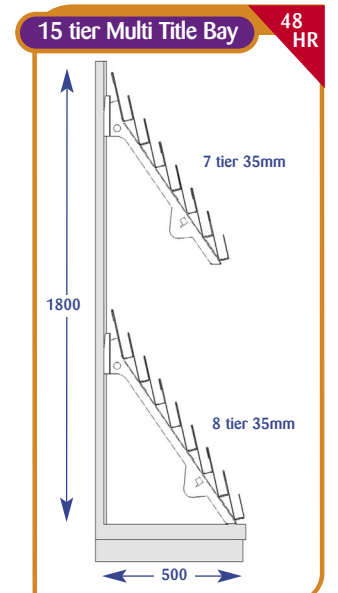

Size	Code
Upto 600mm	A011006
Upto 650mm	A071081
Upto 900mm	A021008
Upto 1000mm	A031006
Upto 1200mm	A041006
Upto 1250mm	A051008
Upto 1330mm	A061008

Size	Code
Upto 600mm	A011053
Upto 650mm	A071513
Upto 900mm	A021043
Upto 1000mm	A031037
Upto 1200mm	A041047
Upto 1250mm	A051039
Upto 1330mm	A061040

Size	Code
Upto 600mm	A011063
Upto 650mm	A071490
Upto 900mm	A021165
Upto 1000mm	A031096
Upto 1200mm	A041070
Upto 1250mm	A051062
Upto 1330mm	A061045

Size	Code
Upto 600mm	A011054
Upto 650mm	A071514
Upto 900mm	A021044
Upto 1000mm	A031074
Upto 1200mm	A041048
Upto 1250mm	A051034
Upto 1330mm	A061036

Please quote codes on all orders. Other sizes are available subject to quotation.