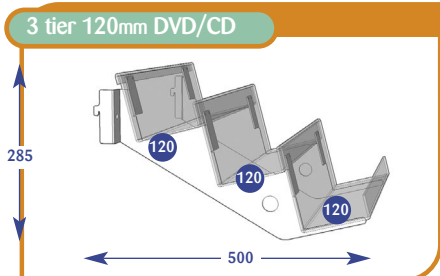

Multimedia

Individual Shelves

Freestanding & Good Ideas

All dimensions are in millimetres and are approximate.

Size	Code
Upto 600mm	F011017
Upto 650mm	F071018
Upto 900mm	F021015
Upto 1000mm	F031018
Upto 1200mm	F041016
Upto 1250mm	F051012
Upto 1330mm	F061013