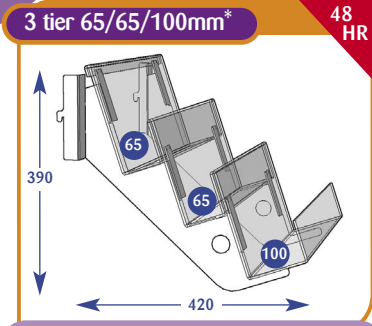

**2 tier 200mm**

Size	Code
Upto 600mm	POA
Upto 650mm	POA
Upto 900mm	POA
Upto 1000mm	POA
Upto 1200mm	POA
Upto 1250mm	POA
Upto 1330mm	POA

**3 tier 65mm\*** 48 HR

Size	Code
Upto 600mm	A011009
Upto 650mm	A071152
Upto 900mm	A021016
Upto 1000mm	A031009
Upto 1200mm	A041009
Upto 1250mm	A051016
Upto 1330mm	A061016

**Slatwall Options:**

All brackets are also available for slatwall, please state on your order. Items not marked \* require slatwall adaptors, item code K201003

Please quote codes on all orders. Other sizes are available subject to quotation.

## Magazine Individual Shelves

All dimensions are in millimetres and are approximate.

Size	Code
Upto 600mm	A011011
Upto 650mm	A071141
Upto 900mm	A021015
Upto 1000mm	A031011
Upto 1200mm	A041011
Upto 1250mm	A051015
Upto 1330mm	A061015