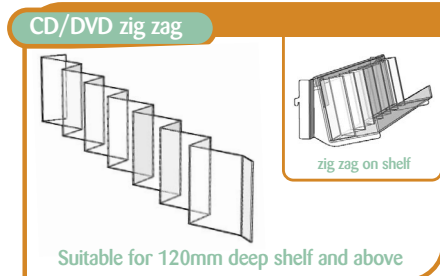

Size	Code
Upto 600mm	K011002
Upto 650mm	K071001
Upto 900mm	K021002
Upto 1000mm	K031005
Upto 1200mm	K041001
Upto 1250mm	K051001
Upto 1330mm	K061001