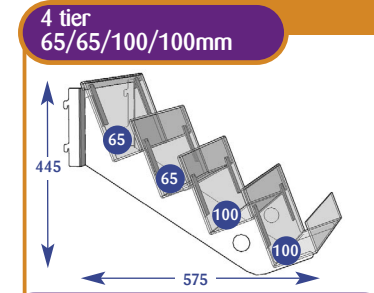

## Magazine Individual Shelves

All dimensions are in millimetres and are approximate.

Size	Code
Upto 600mm	A011011
Upto 650mm	A071141
Upto 900mm	A021015
Upto 1000mm	A031011
Upto 1200mm	A041011
Upto 1250mm	A051015
Upto 1330mm	A061015

Size	Code
Upto 600mm	A011048
Upto 650mm	A071351
Upto 900mm	A021040
Upto 1000mm	A031018
Upto 1200mm	A041045
Upto 1250mm	A051022
Upto 1330mm	A061030

Size	Code
Upto 600mm	A011014
Upto 650mm	A071135
Upto 900mm	A021014
Upto 1000mm	A031014
Upto 1200mm	A041014
Upto 1250mm	A051014
Upto 1330mm	A061014

Size	Code
Upto 600mm	A011090
Upto 650mm	A071521
Upto 900mm	A021070
Upto 1000mm	A031151
Upto 1200mm	A041098
Upto 1250mm	A051087
Upto 1330mm	A061070

Size	Code
Upto 600mm	A011052
Upto 650mm	A071515
Upto 900mm	A021041
Upto 1000mm	A031073
Upto 1200mm	A041046
Upto 1250mm	A051023
Upto 1330mm	A061023

Size	Code
Upto 600mm	A011015
Upto 650mm	A071164
Upto 900mm	A021017
Upto 1000mm	A031015
Upto 1200mm	A041015
Upto 1250mm	A051018
Upto 1330mm	A061017

Size	Code
Upto 600mm	A011059
Upto 650mm	A071499
Upto 900mm	A021050
Upto 1000mm	A031081
Upto 1200mm	A041055
Upto 1250mm	A051040
Upto 1330mm	A061041