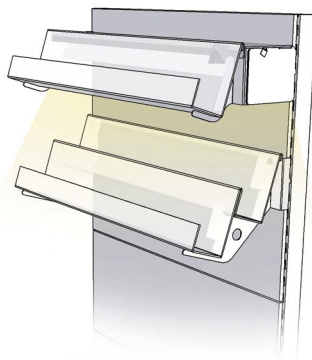

Top Tier Illumination

48 HR

Size	Code
Upto 600mm	L011006
Upto 650mm	L071022
Upto 900mm	L021006
Upto 1000mm	L031006
Upto 1200mm	L041007
Upto 1250mm	L051001
Upto 1330mm	L061001