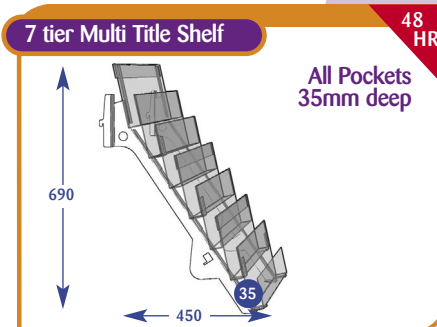

## Magazine Individual Shelves

All dimensions are in millimetres and are approximate.

Size	Code
Upto 600mm	A011011
Upto 650mm	A071141
Upto 900mm	A021015
Upto 1000mm	A031011
Upto 1200mm	A041011
Upto 1250mm	A051015
Upto 1330mm	A061015

Size	Code
Upto 600mm	A011090
Upto 650mm	A071521
Upto 900mm	A021070
Upto 1000mm	A031151
Upto 1200mm	A041098
Upto 1250mm	A051087
Upto 1330mm	A061070

Size	Code
Upto 600mm	A011052
Upto 650mm	A071515
Upto 900mm	A021041
Upto 1000mm	A031073
Upto 1200mm	A041046
Upto 1250mm	A051023
Upto 1330mm	A061023

Size	Code
Upto 600mm	A011015
Upto 650mm	A071164
Upto 900mm	A021017
Upto 1000mm	A031015
Upto 1200mm	A041015
Upto 1250mm	A051018
Upto 1330mm	A061017

Size	Code
Upto 600mm	A011059
Upto 650mm	A071499
Upto 900mm	A021050
Upto 1000mm	A031081
Upto 1200mm	A041055
Upto 1250mm	A051040
Upto 1330mm	A061041

Size	Code
Upto 600mm	POA
Upto 650mm	POA
Upto 900mm	POA
Upto 1000mm	POA
Upto 1200mm	POA
Upto 1250mm	POA
Upto 1330mm	POA

Size	Code
Upto 600mm	A011037
Upto 650mm	A071516
Upto 900mm	A021047
Upto 1000mm	A031077
Upto 1200mm	A041037
Upto 1250mm	A051038
Upto 1330mm	A061039