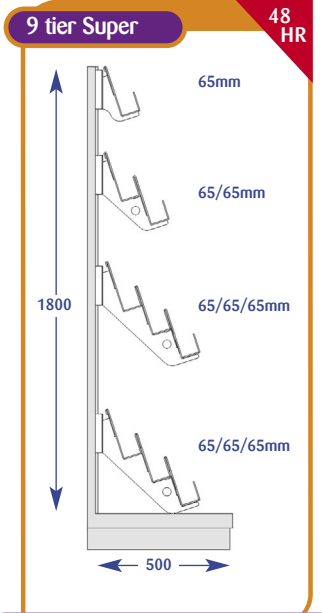

## Magazine Bays

All dimensions are in millimetres and are approximate.

Size	Code
Upto 600mm	A011001
Upto 650mm	A071019
Upto 900mm	A021002
Upto 1000mm	A031001
Upto 1200mm	A041001
Upto 1250mm	A051002
Upto 1330mm	A061002