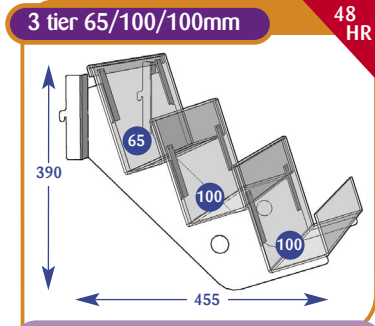

**2 tier 200mm**

Size	Code
Upto 600mm	POA
Upto 650mm	POA
Upto 900mm	POA
Upto 1000mm	POA
Upto 1200mm	POA
Upto 1250mm	POA
Upto 1330mm	POA

**3 tier 65mm\*** 48 HR

Size	Code
Upto 600mm	A011009
Upto 650mm	A071152
Upto 900mm	A021016
Upto 1000mm	A031009
Upto 1200mm	A041009
Upto 1250mm	A051016
Upto 1330mm	A061016

**Slatwall Options:**

All brackets are also available for slatwall, please state on your order. Items not marked \* require slatwall adaptors, item code K201003

Please quote codes on all orders. Other sizes are available subject to quotation.

## Magazine Individual Shelves

All dimensions are in millimetres and are approximate.

Size	Code
Upto 600mm	A011011
Upto 650mm	A071141
Upto 900mm	A021015
Upto 1000mm	A031011
Upto 1200mm	A041011
Upto 1250mm	A051015
Upto 1330mm	A061015