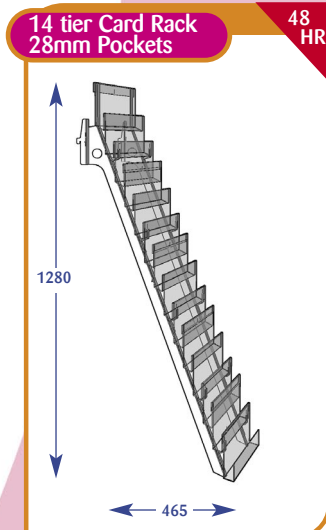

Size	Code
Upto 600mm	C011009
Upto 650mm	C071101
Upto 900mm	C021013
Upto 1000mm	C031006
Upto 1200mm	C041006
Upto 1250mm	C051006
Upto 1330mm	C061009