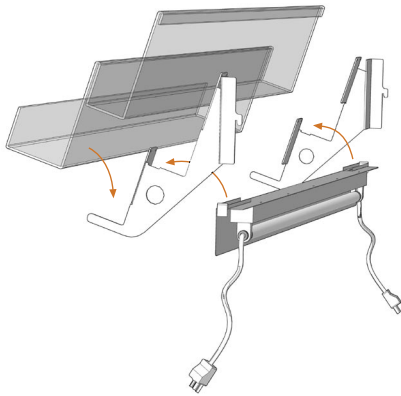

### Easy to Install

- Sit the Barlite in the cut out section of the brackets, with the tube/lamp facing towards the back.
- Plug male and female connectors together if using more than one light.
- Plug 13 amp plug into mains socket.
- Switch on and see the difference that illumination makes.
- Complies with relevant BS and EN approvals and regulations.
- Illuminate upto 13 bays from one 13 amp socket.
- Includes cable management system.