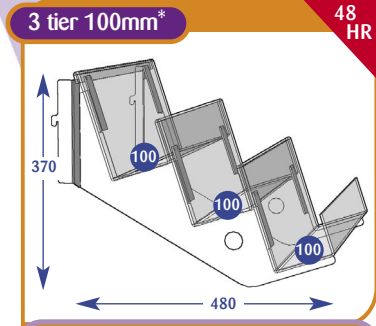

Size	Code
Upto 600mm	A011014
Upto 650mm	A071135
Upto 900mm	A021014
Upto 1000mm	A031014
Upto 1200mm	A041014
Upto 1250mm	A051014
Upto 1330mm	A061014