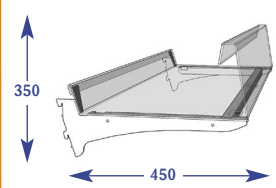

400mm Shelf (to suit 450mm)

Size	Code
Upto 600mm	E011084
Upto 650mm	E071144
Upto 900mm	E021075
Upto 1000mm	E031163
Upto 1200mm	E041089
Upto 1250mm	E051082
Upto 1330mm	E061072