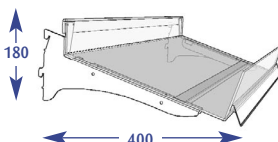

350mm Flangle™ (to suit 400mm)

Size	Code
Upto 600mm	D011105
Upto 650mm	D071270
Upto 900mm	D021090
Upto 1000mm	D031250
Upto 1200mm	D041135
Upto 1250mm	D051105
Upto 1330mm	D061077