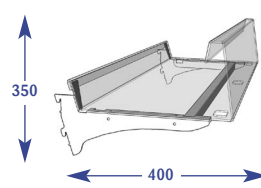

350mm Shelf (to suit 400mm)

Size	Code
Upto 600mm	E011083
Upto 650mm	E071143
Upto 900mm	E021074
Upto 1000mm	E031162
Upto 1200mm	E041088
Upto 1250mm	E051081
Upto 1330mm	E061071