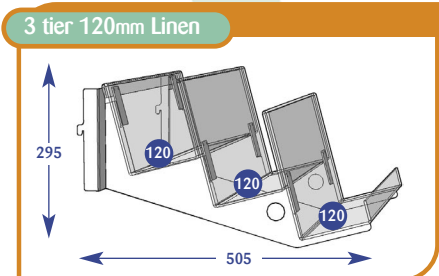

## Freestanding & Good Ideas

All dimensions are in millimetres and are approximate.

Size	Code
Upto 600mm	F011017
Upto 650mm	F071018
Upto 900mm	F021015
Upto 1000mm	F031018
Upto 1200mm	F041016
Upto 1250mm	F051012
Upto 1330mm	F061013