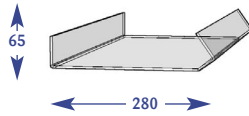

Confectionery/Snacks

All dimensions are in millimetres and are approximate.

Confectionery Shelves & Crisp Bins

Tubed Snack Shelf

Size	Code
Upto 600mm	E011006
Upto 650mm	E071028
Upto 900mm	E021007
Upto 1000mm	E031006
Upto 1200mm	E041006
Upto 1250mm	E051006
Upto 1330mm	E061006