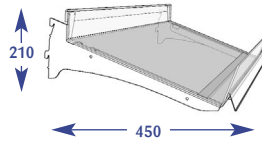

400mm Flangle™ (to suit 450mm)

Size	Code
Upto 600mm	D011104
Upto 650mm	D071269
Upto 900mm	D021089
Upto 1000mm	D031249
Upto 1200mm	D041134
Upto 1250mm	D051104
Upto 1330mm	D061076