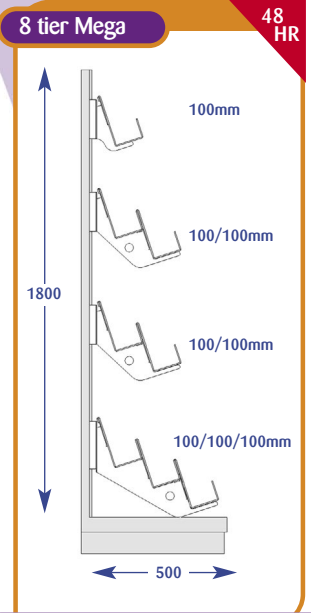

## Magazine Bays

All dimensions are in millimetres and are approximate.

Size	Code
Upto 600mm	A011001
Upto 650mm	A071019
Upto 900mm	A021002
Upto 1000mm	A031001
Upto 1200mm	A041001
Upto 1250mm	A051002
Upto 1330mm	A061002