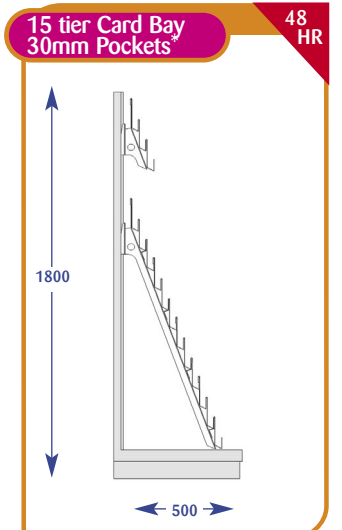

Size	Code
Upto 600mm	C011029
Upto 650mm	C071088
Upto 900mm	C021011
Upto 1000mm	C031022
Upto 1200mm	C041016
Upto 1250mm	C051012
Upto 1330mm	C061006

**Greeting Card Dividers available
C501001 Pack of 20**

Slatwall Options: All brackets are also available for slatwall, please state on your order. Items not marked * require slatwall adaptors, item code K201003

Please quote codes on all orders. Other sizes are available subject to quotation.