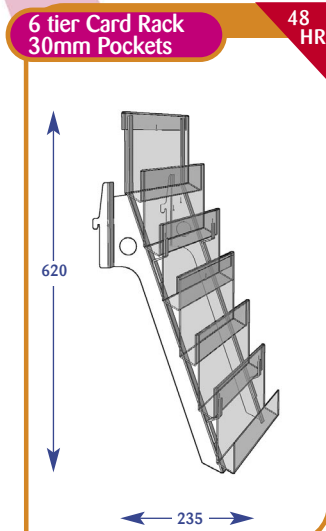

Size	Code
Upto 600mm	C011002
Upto 650mm	C071031
Upto 900mm	C021004
Upto 1000mm	C031002
Upto 1200mm	C041002
Upto 1250mm	C051004
Upto 1330mm	C061004