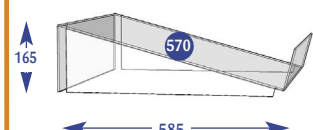

## Confectionery Shelves & Crisp Bins

All dimensions are in millimetres and are approximate.

600mm angled base shelf 70mm riser

Size	Code
Upto 600mm	D011018
Upto 650mm	D071065
Upto 900mm	D021022
Upto 1000mm	D031025
Upto 1200mm	D041019
Upto 1250mm	D051011
Upto 1330mm	D061007

570mm angled base shelf 90° 100mm riser

Size	Code
Upto 600mm	D011033
Upto 650mm	D071073
Upto 900mm	D021021
Upto 1000mm	D031044
Upto 1200mm	D041033
Upto 1250mm	D051019
Upto 1330mm	D061020

300mm Snacking bin + dividers