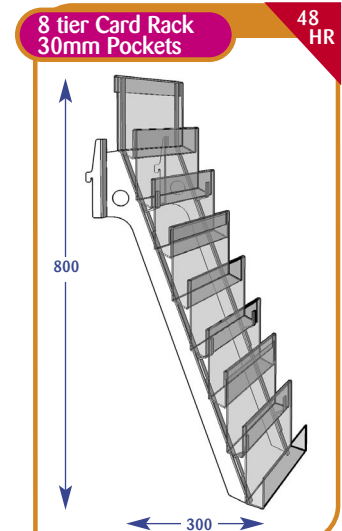

Size	Code
Upto 600mm	C011003
Upto 650mm	C071040
Upto 900mm	C021005
Upto 1000mm	C031003
Upto 1200mm	C041003
Upto 1250mm	C051005
Upto 1330mm	C061005