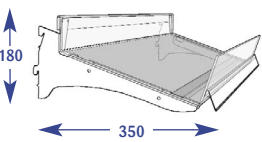

300mm Flangle™ (to suit 350mm)

Size	Code
Upto 600mm	D011106
Upto 650mm	D071271
Upto 900mm	D021091
Upto 1000mm	D031251
Upto 1200mm	D041136
Upto 1250mm	D051106
Upto 1330mm	D061078