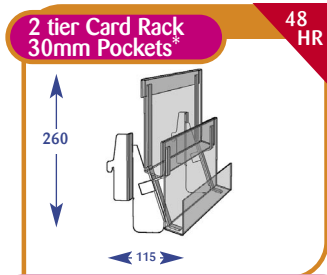

## Greeting Cards Individual Shelves

All dimensions are in millimetres and are approximate.

Size	Code
Upto 600mm	C011020
Upto 650mm	C071103
Upto 900mm	C021007
Upto 1000mm	C031012
Upto 1200mm	C041010
Upto 1250mm	C051008
Upto 1330mm	C061008