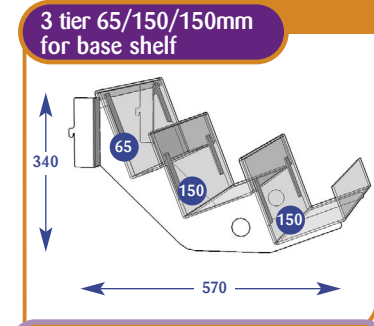

## Magazine Individual Shelves

All dimensions are in millimetres and are approximate.

Size	Code
Upto 600mm	A011011
Upto 650mm	A071141
Upto 900mm	A021015
Upto 1000mm	A031011
Upto 1200mm	A041011
Upto 1250mm	A051015
Upto 1330mm	A061015

Size	Code
Upto 600mm	A011048
Upto 650mm	A071351
Upto 900mm	A021040
Upto 1000mm	A031018
Upto 1200mm	A041045
Upto 1250mm	A051022
Upto 1330mm	A061030

Size	Code
Upto 600mm	A011014
Upto 650mm	A071135
Upto 900mm	A021014
Upto 1000mm	A031014
Upto 1200mm	A041014
Upto 1250mm	A051014
Upto 1330mm	A061014