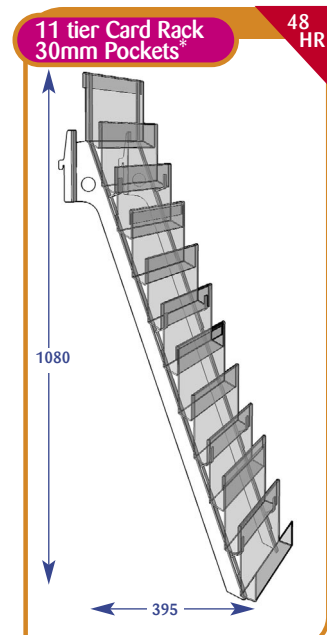

Size	Code
Upto 600mm	C011005
Upto 650mm	C071004
Upto 900mm	C021001
Upto 1000mm	C031005
Upto 1200mm	C041005
Upto 1250mm	C051001
Upto 1330mm	C061001