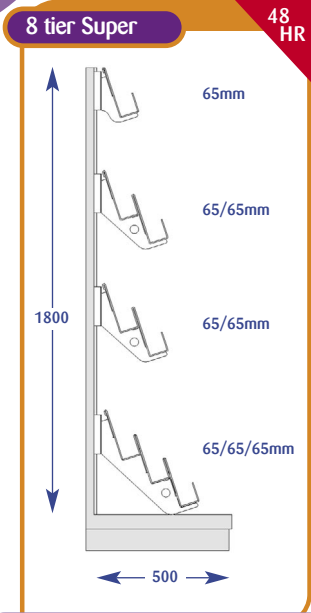

## Magazine Bays

All dimensions are in millimetres and are approximate.

Size	Code
Upto 600mm	A011001
Upto 650mm	A071019
Upto 900mm	A021002
Upto 1000mm	A031001
Upto 1200mm	A041001
Upto 1250mm	A051002
Upto 1330mm	A061002