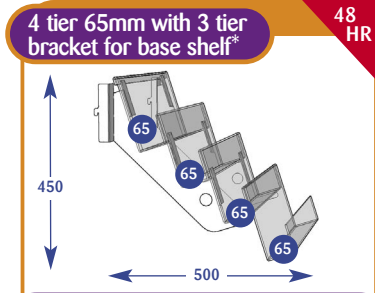

Size	Code
Upto 600mm	A011015
Upto 650mm	A071164
Upto 900mm	A021017
Upto 1000mm	A031015
Upto 1200mm	A041015
Upto 1250mm	A051018
Upto 1330mm	A061017