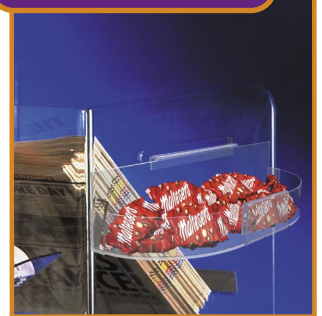

Confectionery Pocket

h 100mm w 395mm d 120mm
K001002

††Optional Magazine pockets available. Please quote codes on all orders. Other sizes are available subject to quotation.