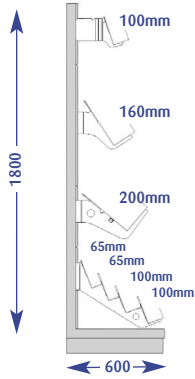

Newspapers

All dimensions are in millimetres and are approximate.

News Bays & Individual Shelves

Horizontal News Bay

NEW

Size

Code

Upto 600mm	B011067
Upto 650mm	B071127
Upto 900mm	B021063
Upto 1000mm	B031098
Upto 1200mm	B041074
Upto 1250mm	B051068
Upto 1330mm	B061065