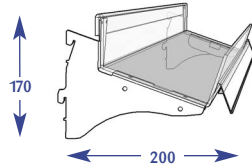

150mm Flangle™ (to suit 200mm)

Size	Code
Upto 600mm	D011109
Upto 650mm	D071274
Upto 900mm	D021094
Upto 1000mm	D031254
Upto 1200mm	D041139
Upto 1250mm	D051109
Upto 1330mm	D061081