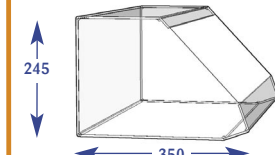

350mm Snacking bin + dividers

Size	Code
Upto 600mm	E011002
Upto 650mm	E071012
Upto 900mm	E021004
Upto 1000mm	E031002
Upto 1200mm	E041002
Upto 1250mm	E051003
Upto 1330mm	E061002