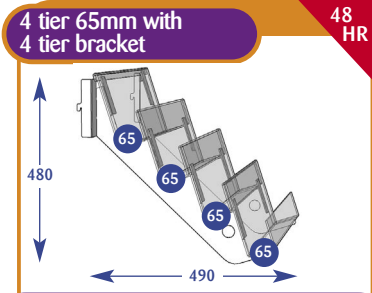

Size	Code
Upto 600mm	A011052
Upto 650mm	A071515
Upto 900mm	A021041
Upto 1000mm	A031073
Upto 1200mm	A041046
Upto 1250mm	A051023
Upto 1330mm	A061023