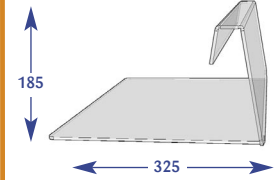

Base Riser

Size	Code
Upto 600mm	E011023
Upto 650mm	E071048
Upto 900mm	E021019
Upto 1000mm	E031035
Upto 1200mm	E041024
Upto 1250mm	E051017
Upto 1330mm	E061018