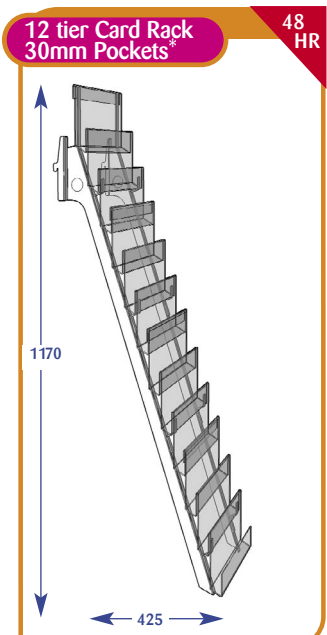

Size	Code
Upto 600mm	C011004
Upto 650mm	C071013
Upto 900mm	C021002
Upto 1000mm	C031004
Upto 1200mm	C041004
Upto 1250mm	C051002
Upto 1330mm	C061002