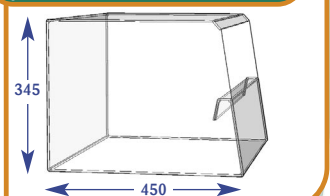

450mm Snacking bin promotional front + dividers

Size	Code
Upto 600mm	E011016
Upto 650mm	E071041
Upto 900mm	E021011
Upto 1000mm	E031027
Upto 1200mm	E041017
Upto 1250mm	E051011
Upto 1330mm	E061012