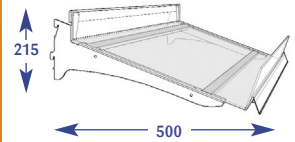

450mm Flangle™ (to suit 500mm)

Size	Code
Upto 600mm	D011103
Upto 650mm	D071268
Upto 900mm	D021088
Upto 1000mm	D031248
Upto 1200mm	D041133
Upto 1250mm	D051103
Upto 1330mm	D061075

Slatwall Options:

All brackets are also available for slatwall, please state on your order. Items not marked * require slatwall adaptors, item code K201003

Please quote codes on all orders. Other sizes are available subject to quotation.