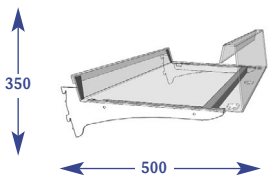

450mm Shelf (to suit 500mm)

Size	Code
Upto 600mm	E011085
Upto 650mm	E071145
Upto 900mm	E021076
Upto 1000mm	E031164
Upto 1200mm	E041090
Upto 1250mm	E051083
Upto 1330mm	E061073