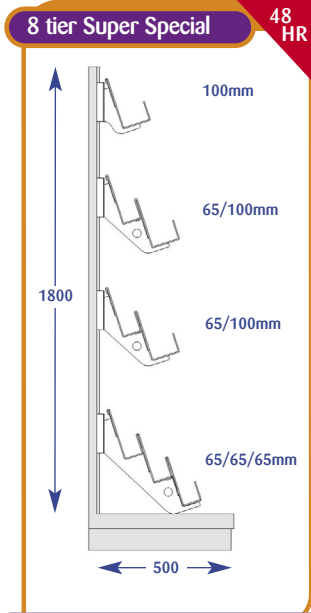

## Magazine Bays

All dimensions are in millimetres and are approximate.

Size	Code
Upto 600mm	A011001
Upto 650mm	A071019
Upto 900mm	A021002
Upto 1000mm	A031001
Upto 1200mm	A041001
Upto 1250mm	A051002
Upto 1330mm	A061002