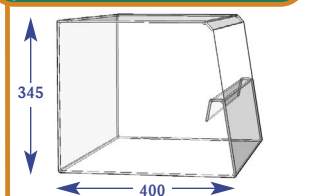

400mm Snacking bin promotional front + dividers

Size	Code
Upto 600mm	E011015
Upto 650mm	E071040
Upto 900mm	E021010
Upto 1000mm	E031026
Upto 1200mm	E041016
Upto 1250mm	E051010
Upto 1330mm	E061011