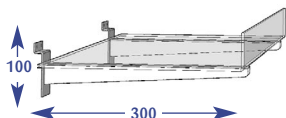

Slatwall Flat Shelf 300mm

Size	Code
Upto 600mm	G011002
Upto 650mm	G071087
Upto 900mm	G021008
Upto 1000mm	G031003
Upto 1200mm	G041003
Upto 1250mm	G051011
Upto 1330mm	G061009