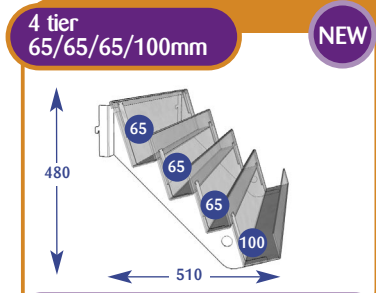

Size	Code
Upto 600mm	A011059
Upto 650mm	A071499
Upto 900mm	A021050
Upto 1000mm	A031081
Upto 1200mm	A041055
Upto 1250mm	A051040
Upto 1330mm	A061041