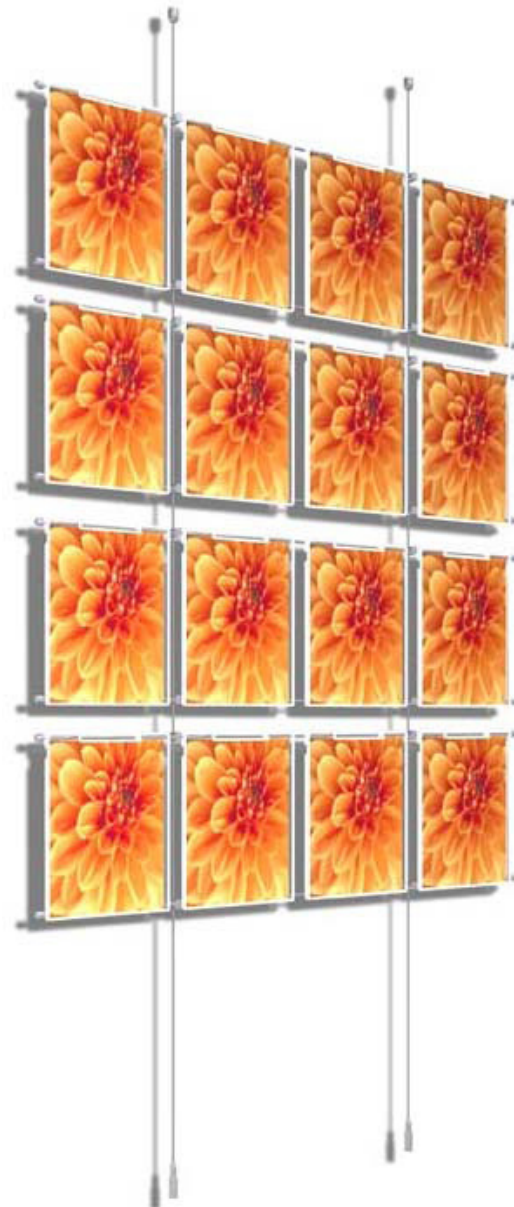

# Hook on Pockets – A4

Easy access 2 mm thick clear acrylic pockets

Ref: KEH2/4 £162.20  
Floor/ceiling 4 metre cable  
4 x (2 x A4) hook on pockets  
Cable centres 510 mm

Ref: KEH4/2 £131.00  
Floor/ceiling 4 metre cable  
2 x (4 x A4) hook on pockets  
Cable centres 510 mm  
Overall width 1010 mm

# Hook on Pockets – A4

Easy access 2 mm thick clear acrylic pockets

Ref: KEH4/3 £184.00  
Floor/ceiling 4 metre cable  
3 x (4 x A4) hook on pockets  
Cable centres 510 mm  
Overall width 1010 mm

Ref: KEH4/4 £237.00  
Floor/ceiling 4 metre cable  
4 x (4 x A4) hook on pockets  
Cable centres 510 mm  
Overall width 1010 mm