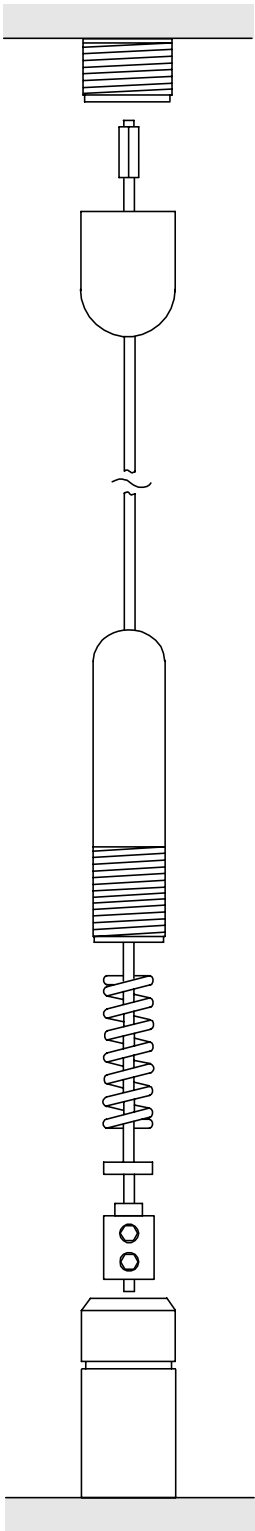

Quality equipment you can trust

- Cables will take up to 120kg of weight
- Spring in the base of the cable to ensure perfect tension
- Installed between main ceiling and floor
- Shelves are in toughened safety glass
- Shelves can easily be removed for cleaning or to change the height of the display