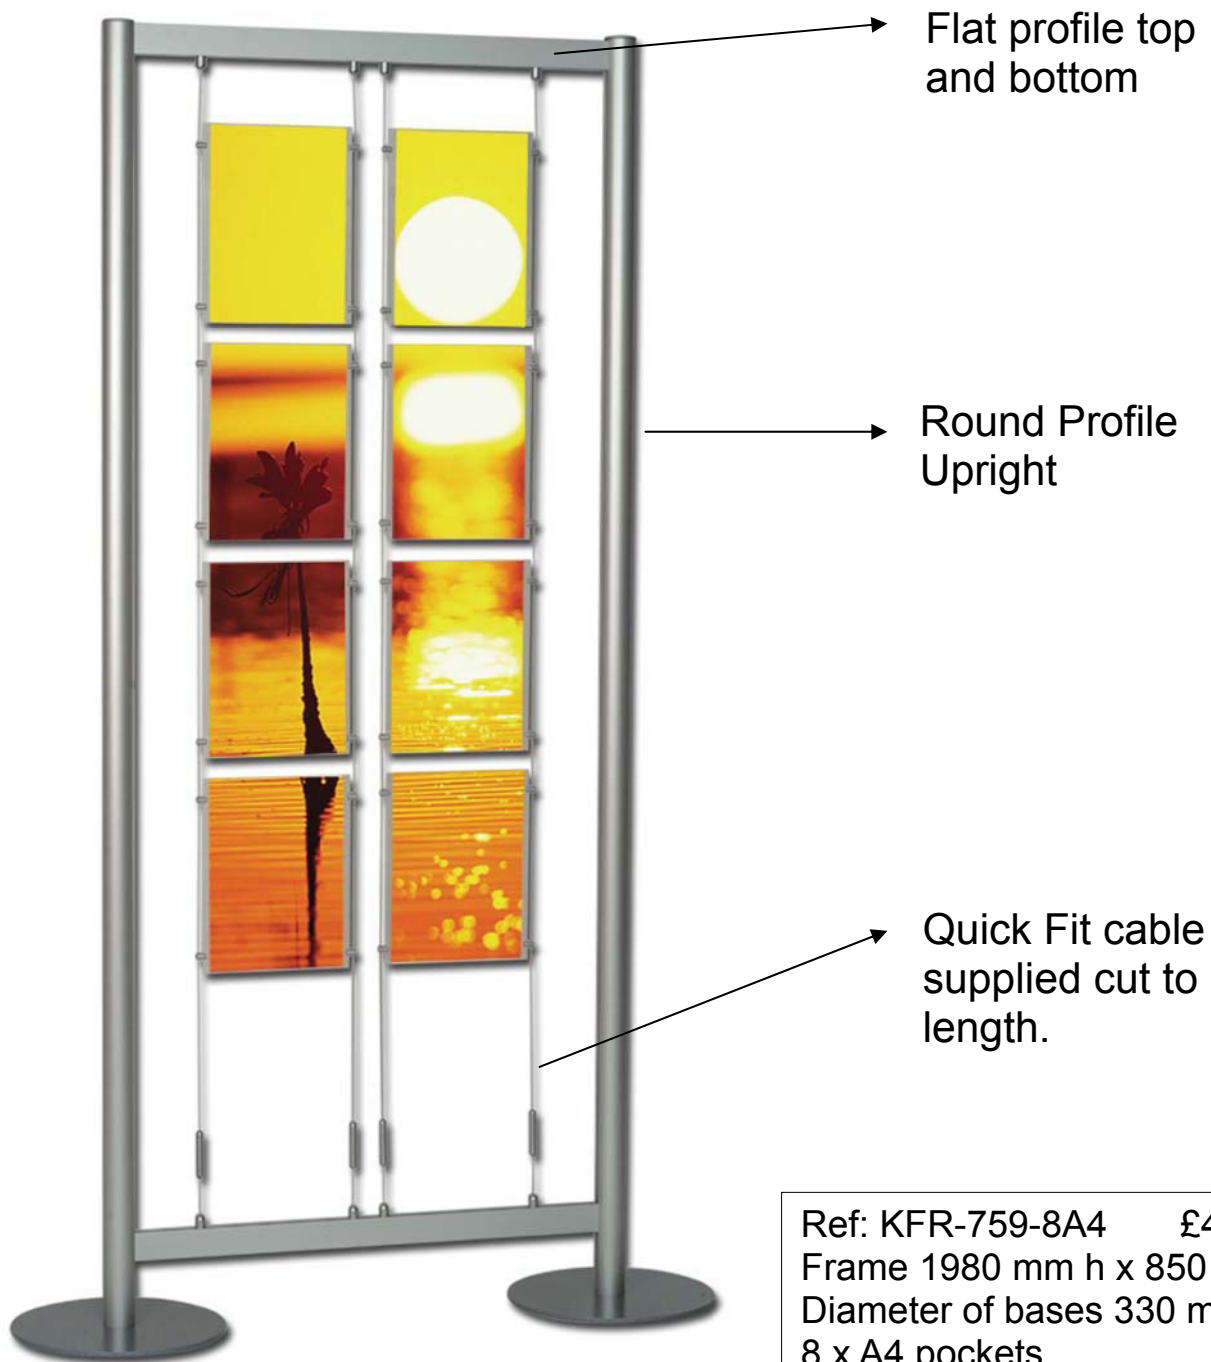

## Landscape

*Supplied with four supports*

A5 Ref: KMA5LW-WM £20.50

A4 Ref: KMA4LW-WM £21.90

A3 Ref: KMA3LW-WM £28.25

A2 Ref: KMA2LW-WM £38.00

*Supplied with six supports*

A1 Ref: KMA1LW-WM £60.75

# *Freestanding Unit with Linked A4 Pockets*

Supplied flat packed with easy to follow assembly instructions.

Ref:KF13P £428.00  
Frame 1980 mm h x 850 mm w  
Diameter of bases 330 mm  
8 linked pockets - A4 portrait  
3 x quick fit cables