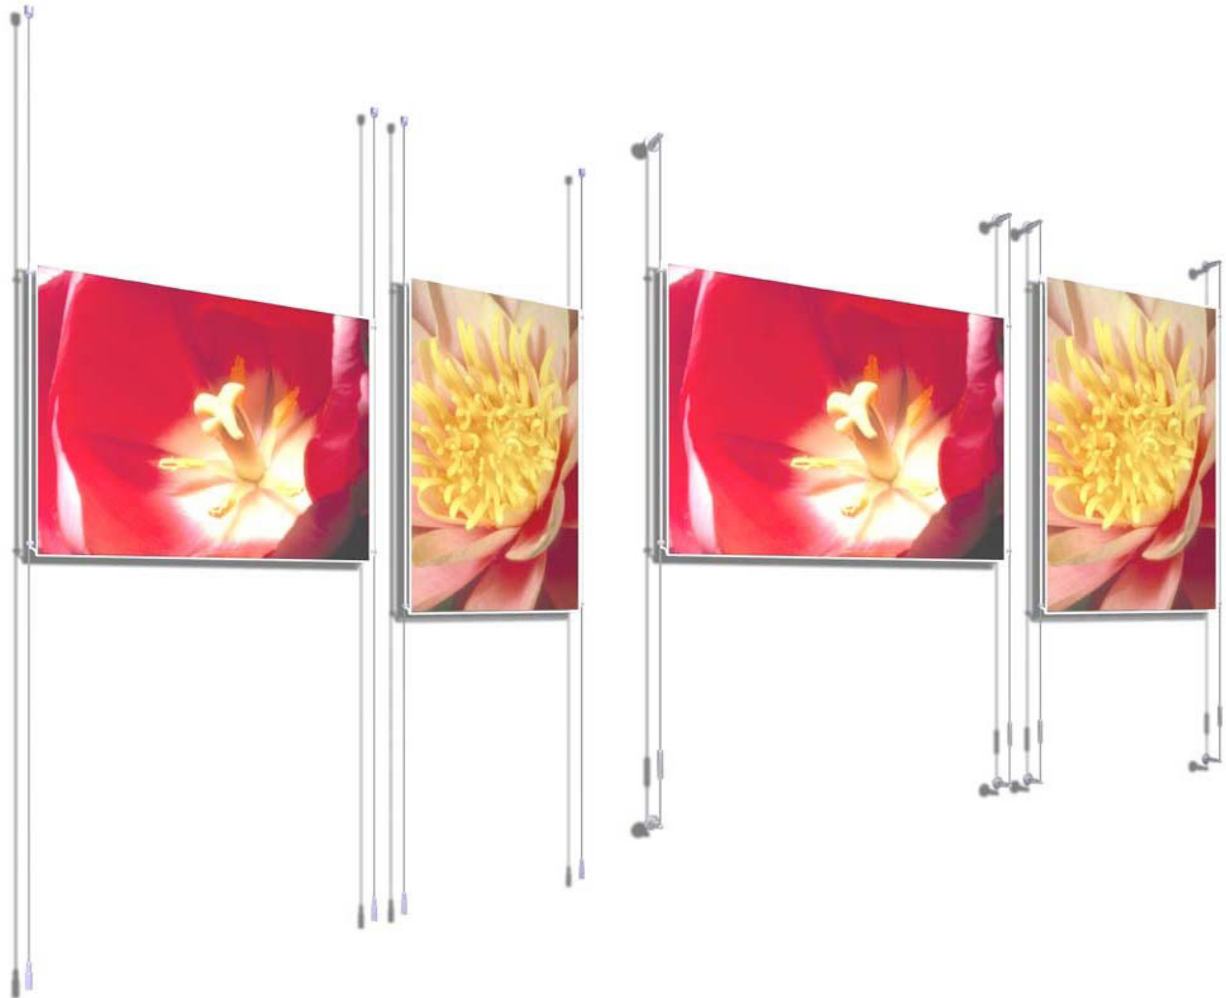

# Poster Pockets – A1

Easy access 3 mm thick clear acrylic pockets

Ref: KA1 (Portrait) £72.65  
KA1L (Landscape) £72.65  
Floor/ceiling 4 metre cable  
Cable centres Portrait 628 mm  
Landscape 875 mm

Ref: KW1A1 (Portrait) £77.65  
KW1A1L (Landscape) £77.65  
Wall to wall 3 metre cable  
Cable centres Portrait 628 mm  
Landscape 875 mm