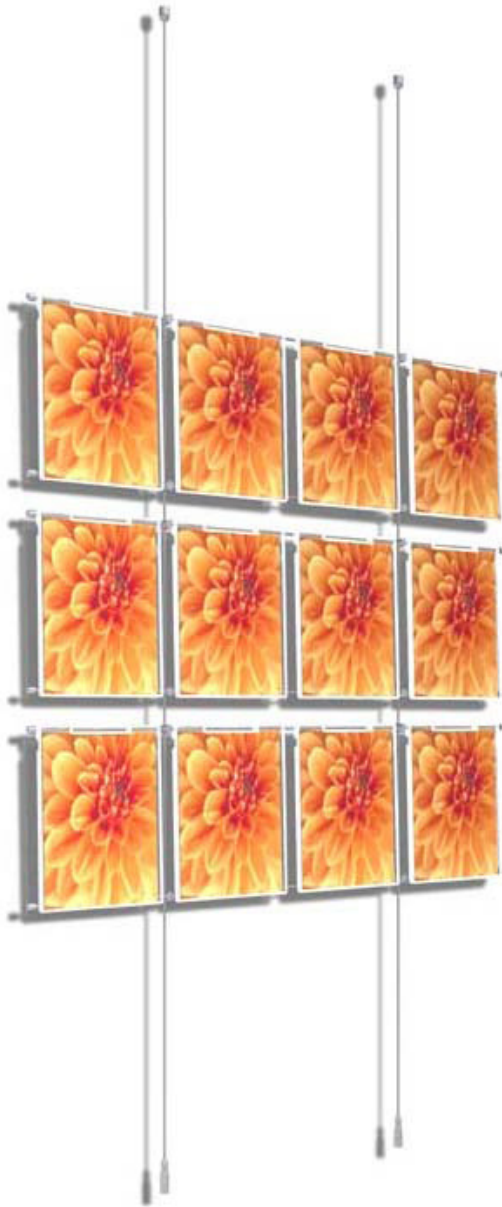

# Hook on Pockets – A4

Easy access 2 mm thick clear acrylic pockets

Ref: KEH2/4 £162.20  
Floor/ceiling 4 metre cable  
4 x (2 x A4) hook on pockets  
Cable centres 510 mm

Ref: KEH4/2 £131.00  
Floor/ceiling 4 metre cable  
2 x (4 x A4) hook on pockets  
Cable centres 510 mm  
Overall width 1010 mm

# Hook on Pockets – A4

Easy access 2 mm thick clear acrylic pockets

Ref: KEH4/3 £184.00  
Floor/ceiling 4 metre cable  
3 x (4 x A4) hook on pockets  
Cable centres 510 mm  
Overall width 1010 mm

Ref: KEH4/4 £237.00  
Floor/ceiling 4 metre cable  
4 x (4 x A4) hook on pockets  
Cable centres 510 mm  
Overall width 1010 mm