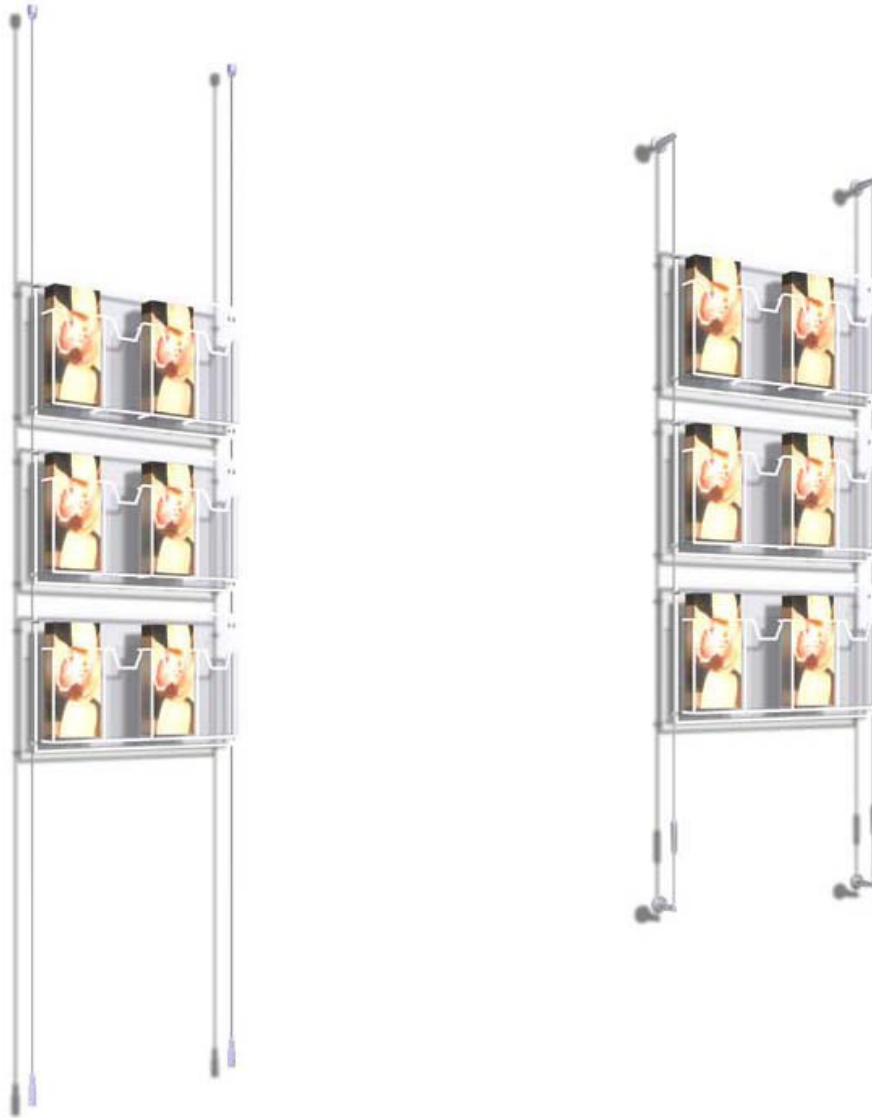

Quadruple Leaflet Dispenser/ Brochure Holders – 1/3 A4

Standard dispenser depth 40 mm (3 mm thick acrylic)
Single back panel height 260mm (4mm thick acrylic)

Ref: K5D £178.90
Floor/ceiling 4 metre cable
3 x 4 - 1/3 A4 dispensers
Cable centres 454 mm

Ref: K5DW £183.90
Wall/wall 3 metre cable
3 x 4 - 1/3 A4 dispensers
Cable centres 454 mm

Create a header/footer with an A3 landscape pocket kit
KMA3LW £23.05