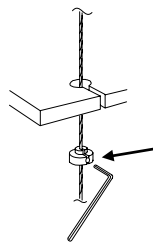

# *Freestanding Unit with A1 Pocket plus Leaflet Dispensers*

Supplied flat packed with easy to follow assembly instructions.

Ref: K9FD £446.75  
Frame 1980 h x 850 w  
Bases 330 mm diameter  
1 x A1 portrait pocket  
2 x A4 dispenser – 350 mm high  
5 x 1/3 A4 dispenser – 260 mm high  
2 x quick fit cables

# Narrow Shelving Kits - Large

6mm toughened safety glass shelves can be easily removed for cleaning.

Ref: KS2NA1 £97.60  
2 x safety glass shelves  
Shelf Size 688 mm x 180 mm  
Floor/ceiling 4 metre cables  
Cable centres 628 w x 150 d mm  
Floor Area 688 w x 180 d m