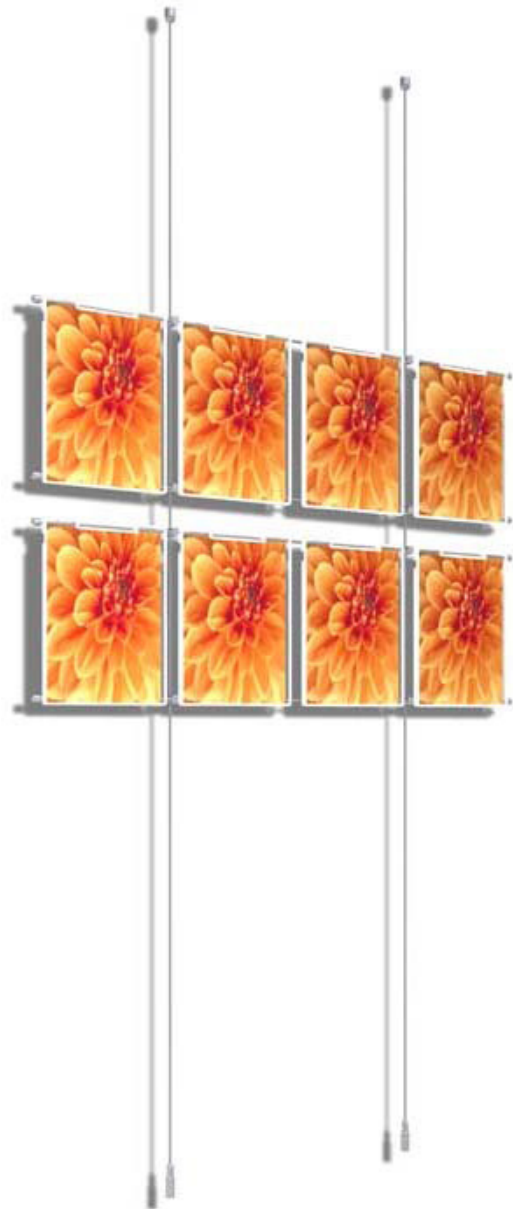

# *Hook on Pockets – A4*

Easy access 2 mm thick clear acrylic pockets

Ref: KEH2/2 £93.60  
Floor/ceiling 4 metre cable  
2 x (2 x A4) hook on pockets  
Cable centres 510 mm

Ref: KEH2/3 £127.90  
Floor/ceiling 4 metre cable  
3 x (2 x A4) hook on pockets  
Cable centres 510 mm

# Hook on Pockets – A4

Easy access 2 mm thick clear acrylic pockets

Ref: KEH2/4 £162.20  
Floor/ceiling 4 metre cable  
4 x (2 x A4) hook on pockets  
Cable centres 510 mm

Ref: KEH4/2 £131.00  
Floor/ceiling 4 metre cable  
2 x (4 x A4) hook on pockets  
Cable centres 510 mm  
Overall width 1010 mm