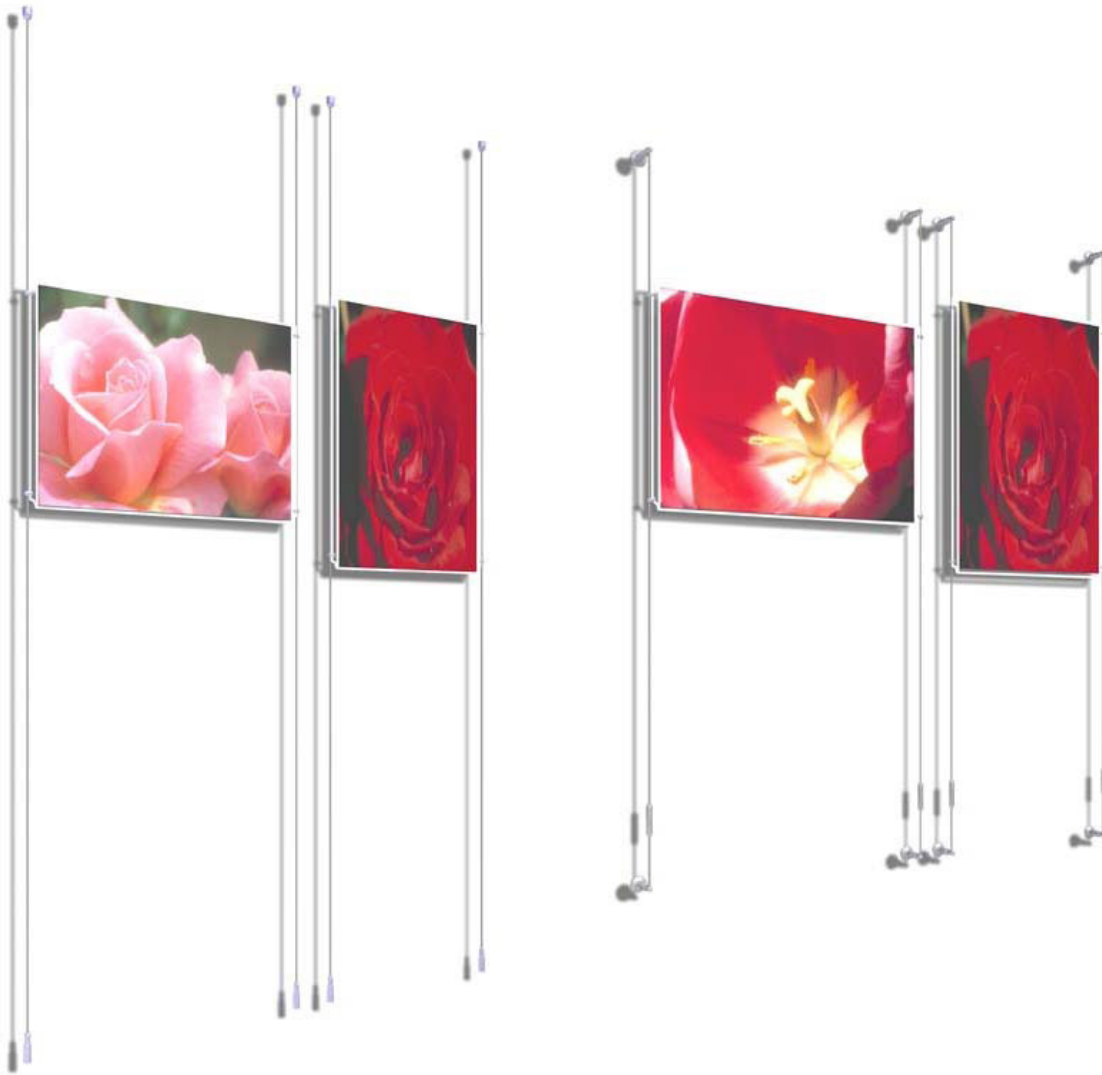

Poster Pockets – A2

Easy access 3 mm thick clear acrylic pockets

Ref: KA2 (Portrait) £57.80
KA2L (Landscape) £57.80
Floor/ceiling 4 metre cable
Cable centres Portrait 454 mm
Landscape 628 mm

Ref: KW1A2 (Portrait) £62.80
KW1A2L (Landscape) £62.80
Wall to wall 3 metre cable
Cable centres Portrait 454 mm
Landscape 628 mm