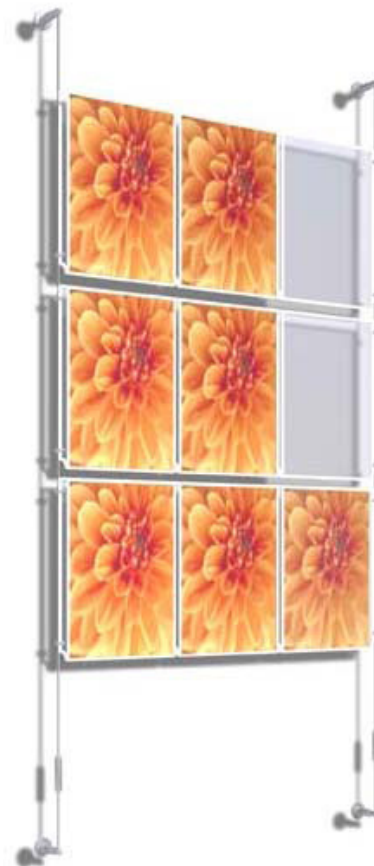

Ref: K8PW £107.40
Wall to wall 3 metre cable
3 x (3 x A4) pockets
Cable centres 688 mm