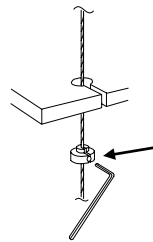

Shelving Kits – Small

6mm toughened safety glass shelves can be easily removed for cleaning.

Ref: KS2A3 £97.60
2 x safety glass shelves
Shelf Size 391 mm x 330 mm
Floor/ceiling 4 metre cables
Cable centres 331 w x 300 d mm
Floor Area 391 w x 330 d m

Ref: KWS2A3 £143.60
2 x safety glass shelves
Shelf Size 391 mm x 330 mm
Wall to wall 3 metre cables
Cable centres 331 w x 300 d mm
Floor Area 391 w x 330 d mm

Add additional shelves: Ref K391330 - £23.80

Add a poster: Ref: KMA4LW A4 landscape - £16.70
Ref: KMA3PW A3 portrait - £23.05