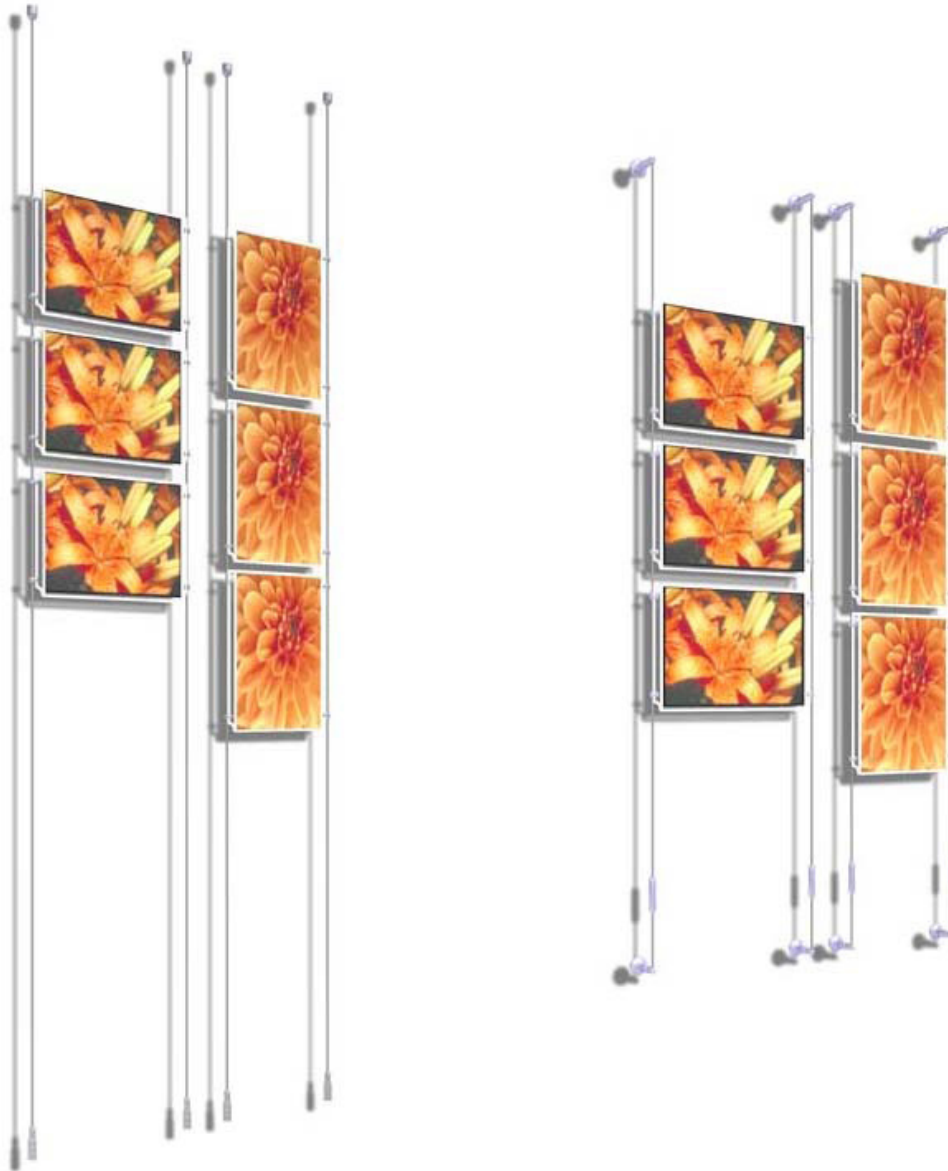

Poster Pockets – A4

Easy access 3 mm thick clear acrylic pockets

Ref: K3A4 (Portrait) £75.10
K3A4L (Landscape) £75.10
Floor/ceiling 4 metre cable
Cable centres Portrait 244 mm
Landscape 331 mm

Ref: KW3A4 (Portrait) £80.10
KW3A4L (Landscape) £80.10
Wall to wall 3 metre cable
Cable centres Portrait 244 mm
Landscape 331 mm