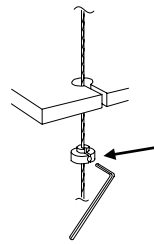

Shelving Kits – Medium

6mm toughened safety glass shelves can be easily removed for cleaning.

Ref: KS2A2 £100.70
2 x safety glass shelves
Shelf Size 514 mm x 330 mm
Floor/ceiling 4 metre cables
Cable centres 454 w x 300 d mm
Floor Area 514 w x 330 d m

Ref: KWS2A2 £146.70
2 x safety glass shelves
Shelf Size 514 mm x 330 mm
Wall to wall 3 metre cables
Cable centres 454 w x 300 d mm
Floor Area 514 w x 330 d mm

Add additional shelves: Ref K514330 £25.35

Add a poster:

Ref: KMA3LW A3 landscape £23.05

Ref: KMA2PW A2 portrait £32.80