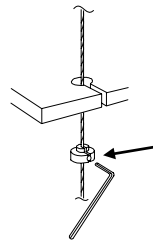

Shelving Kits – Large

6mm toughened safety glass shelves can be easily removed for cleaning.

Ref: KS2A1 £107.40
2 x safety glass shelves
Shelf Size 688 mm x 330 mm
Floor/ceiling 4 metre cables
Cable centres 628 w x 300 d mm
Floor Area 688 w x 330 d m

Ref: KWS2A1 £153.40
2 x safety glass shelves
Shelf Size 688 mm x 330 mm
Wall to wall 3 metre cables
Cable centres 628 w x 300 d mm
Floor Area 688 w x 330 d mm

Add additional shelves: Ref K688330 £28.70

Add a poster:

Ref: KMA2LW A2 landscape £32.80

Ref: KMA1PW A1 portrait £47.65