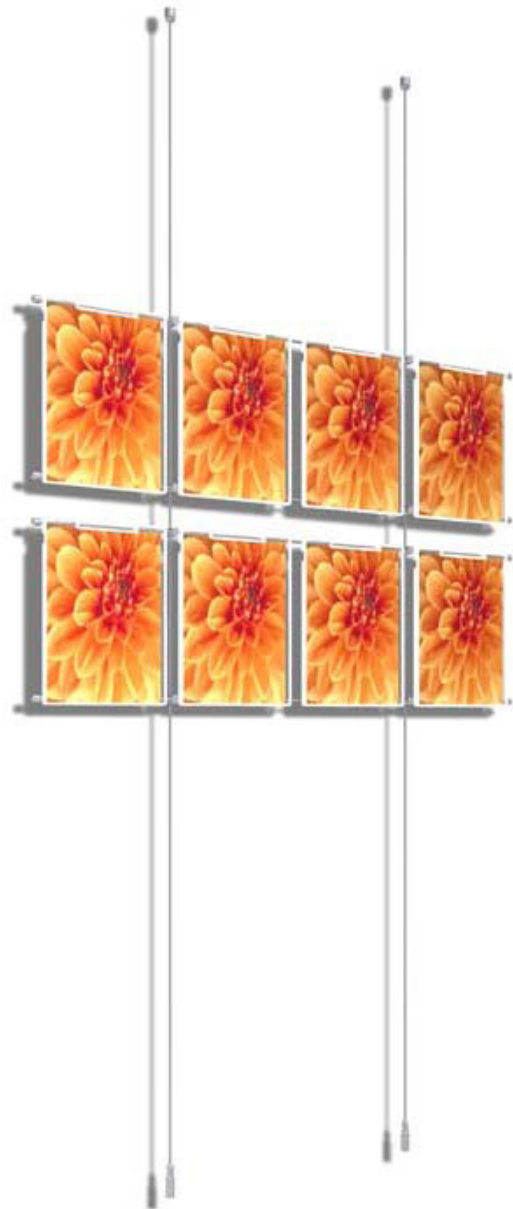

Ref: K7PHW £119.95
Wall to wall 3 metre cable
3 x (2 x A4) pockets
1 x A3 landscape header pocket
Cable centres 466 mm

Hook on Pockets – A4

Easy access 2 mm thick clear acrylic pockets

Ref: KEH2/2 £93.60
Floor/ceiling 4 metre cable
2 x (2 x A4) hook on pockets
Cable centres 510 mm

Ref: KEH2/3 £127.90
Floor/ceiling 4 metre cable
3 x (2 x A4) hook on pockets
Cable centres 510 mm

Hook on Pockets – A4

Easy access 2 mm thick clear acrylic pockets

Ref: KEH2/4 £162.20
Floor/ceiling 4 metre cable
4 x (2 x A4) hook on pockets
Cable centres 510 mm

Ref: KEH4/2 £131.00
Floor/ceiling 4 metre cable
2 x (4 x A4) hook on pockets
Cable centres 510 mm
Overall width 1010 mm

Hook on Pockets – A4

Easy access 2 mm thick clear acrylic pockets

Ref: KEH4/3 £184.00
Floor/ceiling 4 metre cable
3 x (4 x A4) hook on pockets
Cable centres 510 mm
Overall width 1010 mm