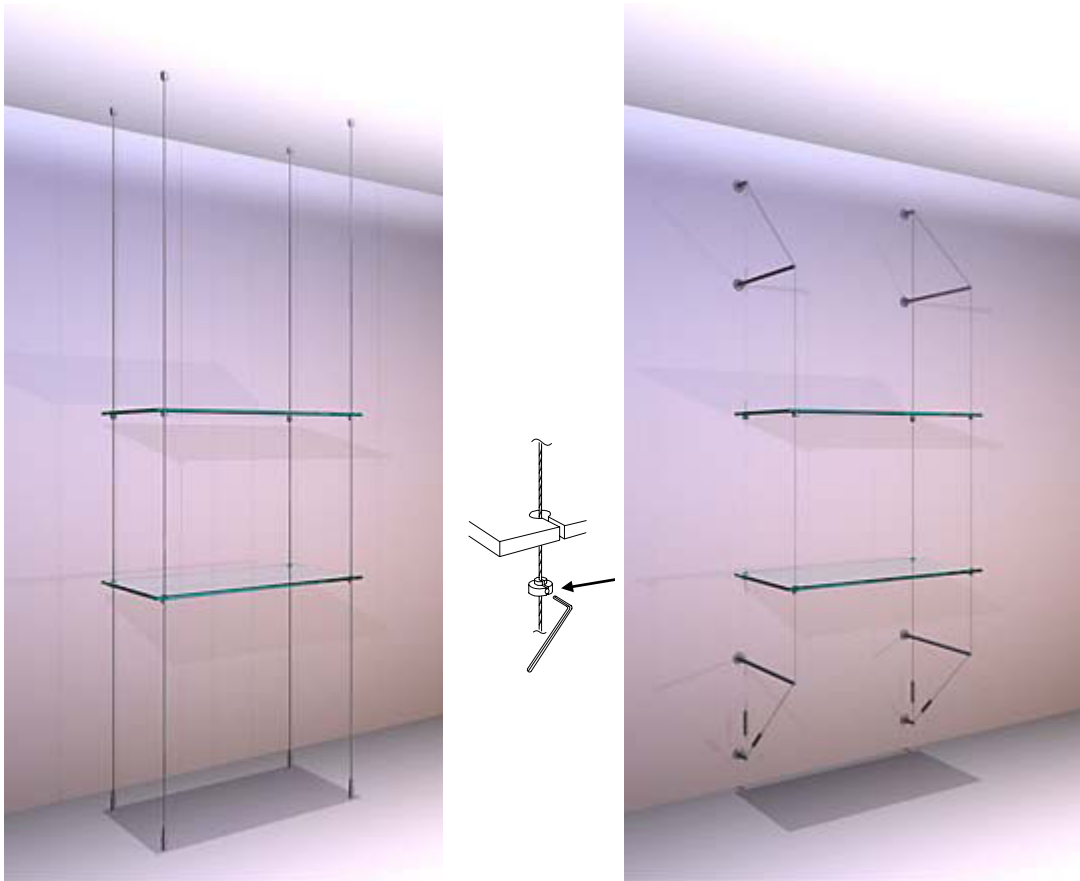

Freestanding Unit with A1 Pocket plus Leaflet Dispensers

Supplied flat packed with easy to follow assembly instructions.

Ref: K9FD £446.75
Frame 1980 h x 850 w
Bases 330 mm diameter
1 x A1 portrait pocket
2 x A4 dispenser – 350 mm high
5 x 1/3 A4 dispenser – 260 mm high
2 x quick fit cables

Narrow Shelving Kits - Large

6mm toughened safety glass shelves can be easily removed for cleaning.

Ref: KS2NA1 £97.60
 2 x safety glass shelves
 Shelf Size 688 mm x 180 mm
 Floor/ceiling 4 metre cables
 Cable centres 628 w x 150 d mm
 Floor Area 688 w x 180 d m

Ref: KWS2NA1 £141.60
 2 x safety glass shelves
 Shelf Size 688 mm x 180 mm
 Wall to wall 3 metre cables
 Cable centres 628 w x 150 d mm
 Floor Area 688 w x 180 d mm

Add additional shelves: Ref K688180 £23.80

Add a poster: Ref: KMA2LW A2 landscape £32.80
 Ref: KMA1PW A1 portrait £47.65

Shelving Kits – Large

6mm toughened safety glass shelves can be easily removed for cleaning.

Ref: KS2A1 £107.40
 2 x safety glass shelves
 Shelf Size 688 mm x 330 mm
 Floor/ceiling 4 metre cables
 Cable centres 628 w x 300 d mm
 Floor Area 688 w x 330 d m