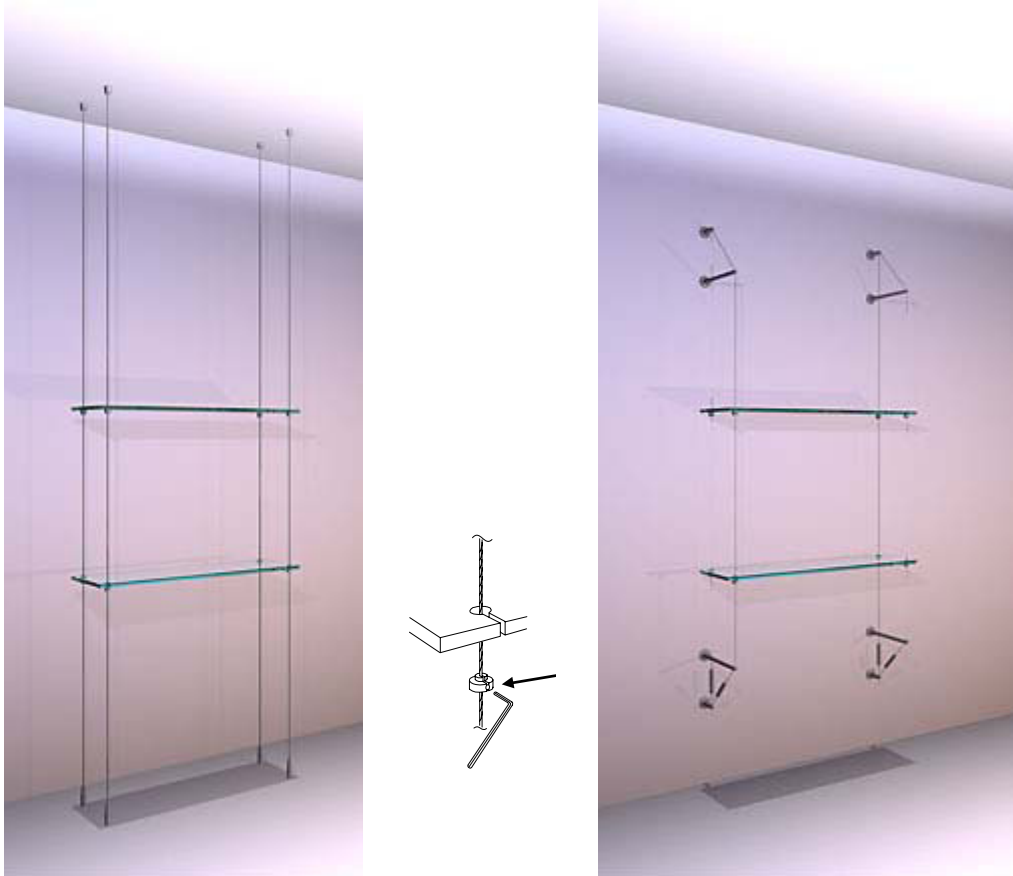

Ref:KFR-759-A1 £341.15
Frame 1980 mm h x 850 mm w
Diameter of bases 330 mm
1 x A1 portrait pocket
2 x quick fit cables

Ref:KFR-759-2A2 £359.10
Frame 1980 mm h x 850 mm w
Diameter of bases 330 mm
2 x A2 portrait pockets
2 x quick fit cables

Freestanding Unit with A1 Pocket plus Leaflet Dispensers

Supplied flat packed with easy to follow assembly instructions.

Ref: K9FD £446.75
Frame 1980 h x 850 w
Bases 330 mm diameter
1 x A1 portrait pocket
2 x A4 dispenser – 350 mm high
5 x 1/3 A4 dispenser – 260 mm high
2 x quick fit cables

Narrow Shelving Kits - Large

6mm toughened safety glass shelves can be easily removed for cleaning.

Ref: KS2NA1 £97.60
 2 x safety glass shelves
 Shelf Size 688 mm x 180 mm
 Floor/ceiling 4 metre cables
 Cable centres 628 w x 150 d mm
 Floor Area 688 w x 180 d m