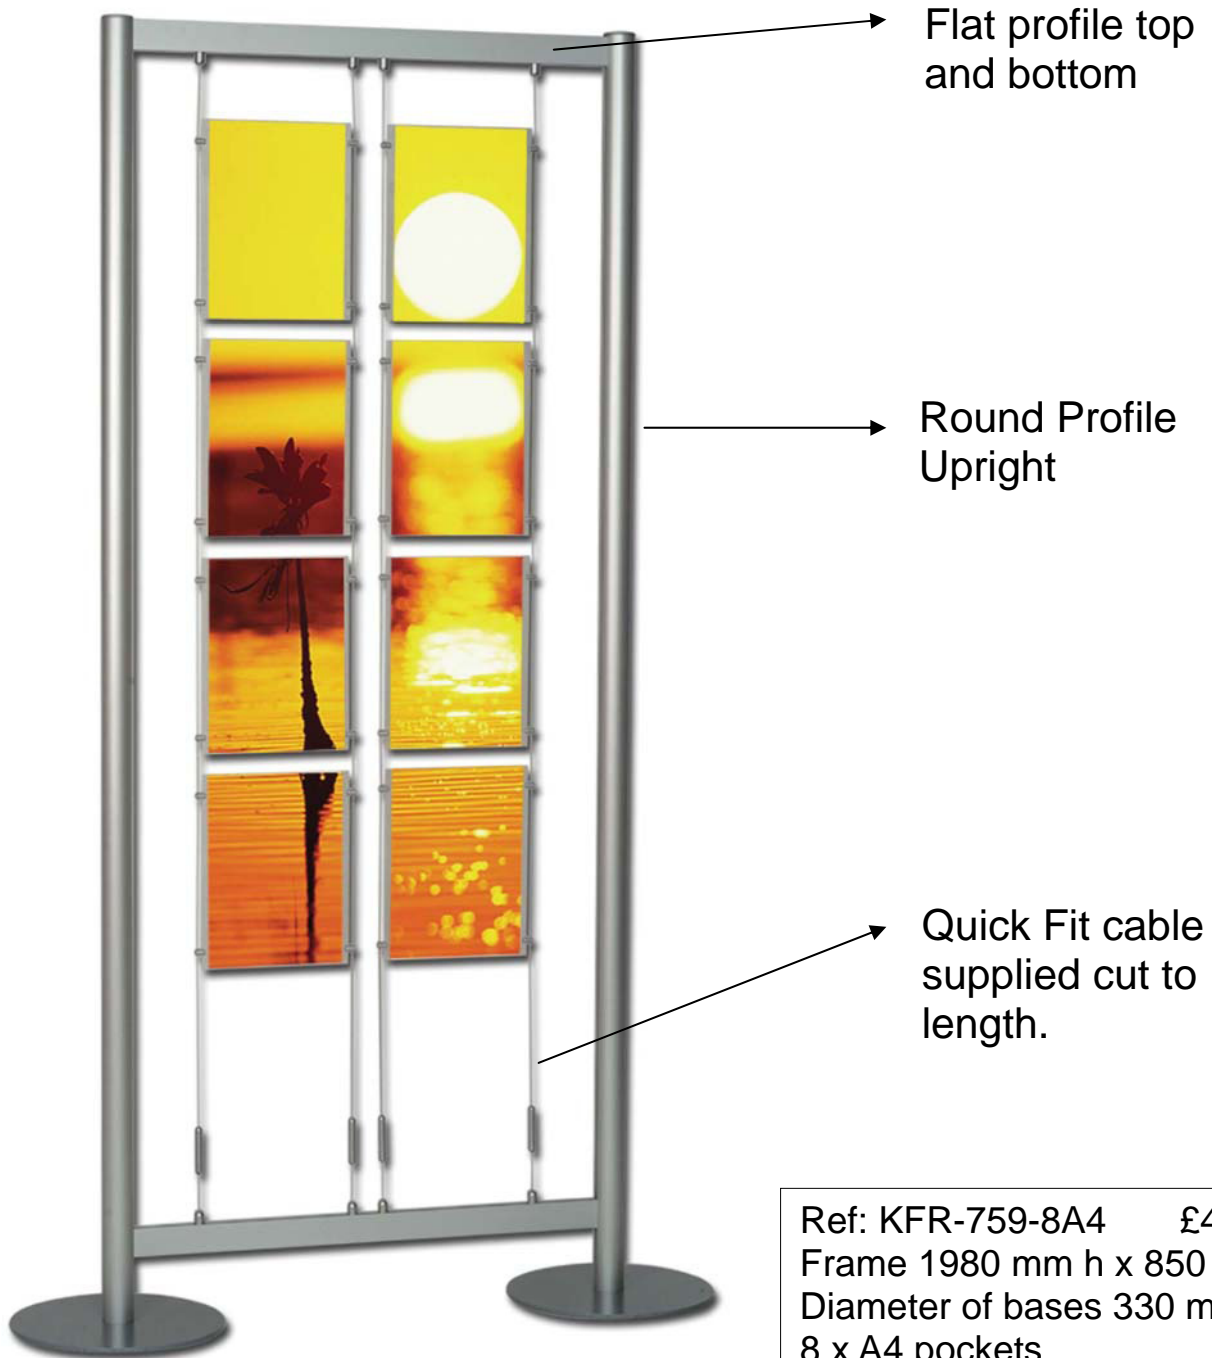

Freestanding Unit with 8 x A4 Acrylic Pockets

Supplied flat packed with easy to follow assembly instructions.