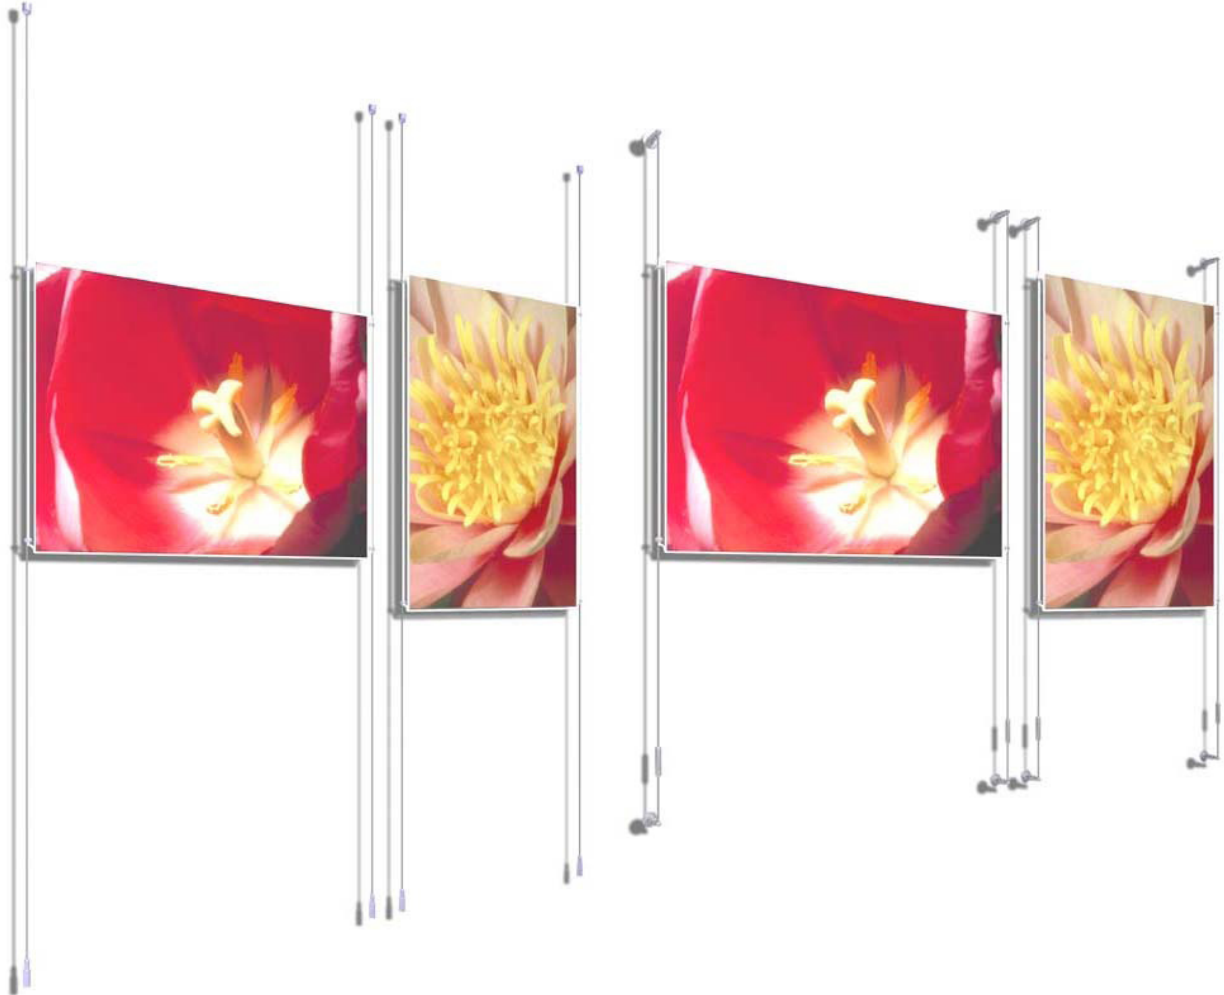

JOHN ELLIS STILL S

Presentations that sell fast

JOHN ELLIS

DISPLAY EXHIBITION
& SHOP EQUIPMENT

Poster Pockets – A1

Easy access 3 mm thick clear acrylic pockets

Ref: KA1 (Portrait) £72.65
KA1L (Landscape) £72.65
Floor/ceiling 4 metre cable
Cable centres Portrait 628 mm
Landscape 875 mm