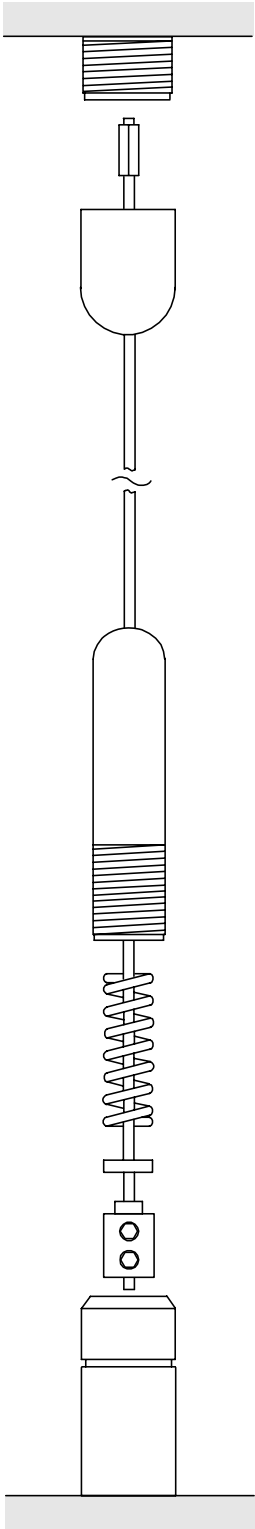

Quality equipment you can trust

- Cables will take up to 120kg of weight
- Spring in the base of the cable to ensure perfect tension
- Installed between main ceiling and floor
- Shelves are in toughened safety glass
- Shelves can easily be removed for cleaning or to change the height of the display