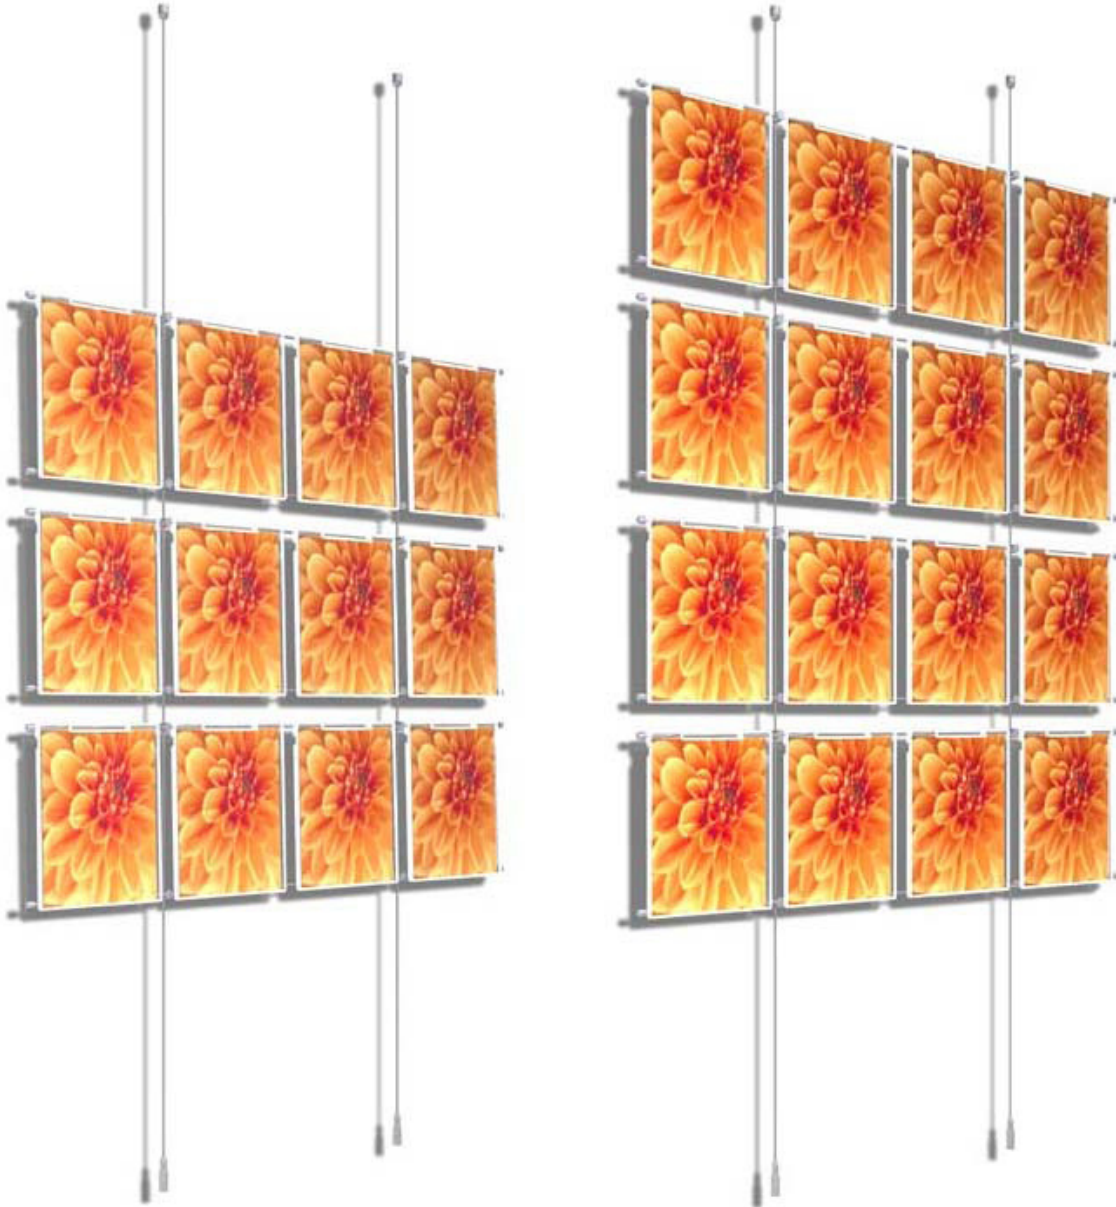

Hook on Pockets – A4

Easy access 2 mm thick clear acrylic pockets

Ref: KEH4/3 £184.00
Floor/ceiling 4 metre cable
3 x (4 x A4) hook on pockets
Cable centres 510 mm
Overall width 1010 mm

Ref: KEH4/4 £237.00
Floor/ceiling 4 metre cable
4 x (4 x A4) hook on pockets
Cable centres 510 mm
Overall width 1010 mm