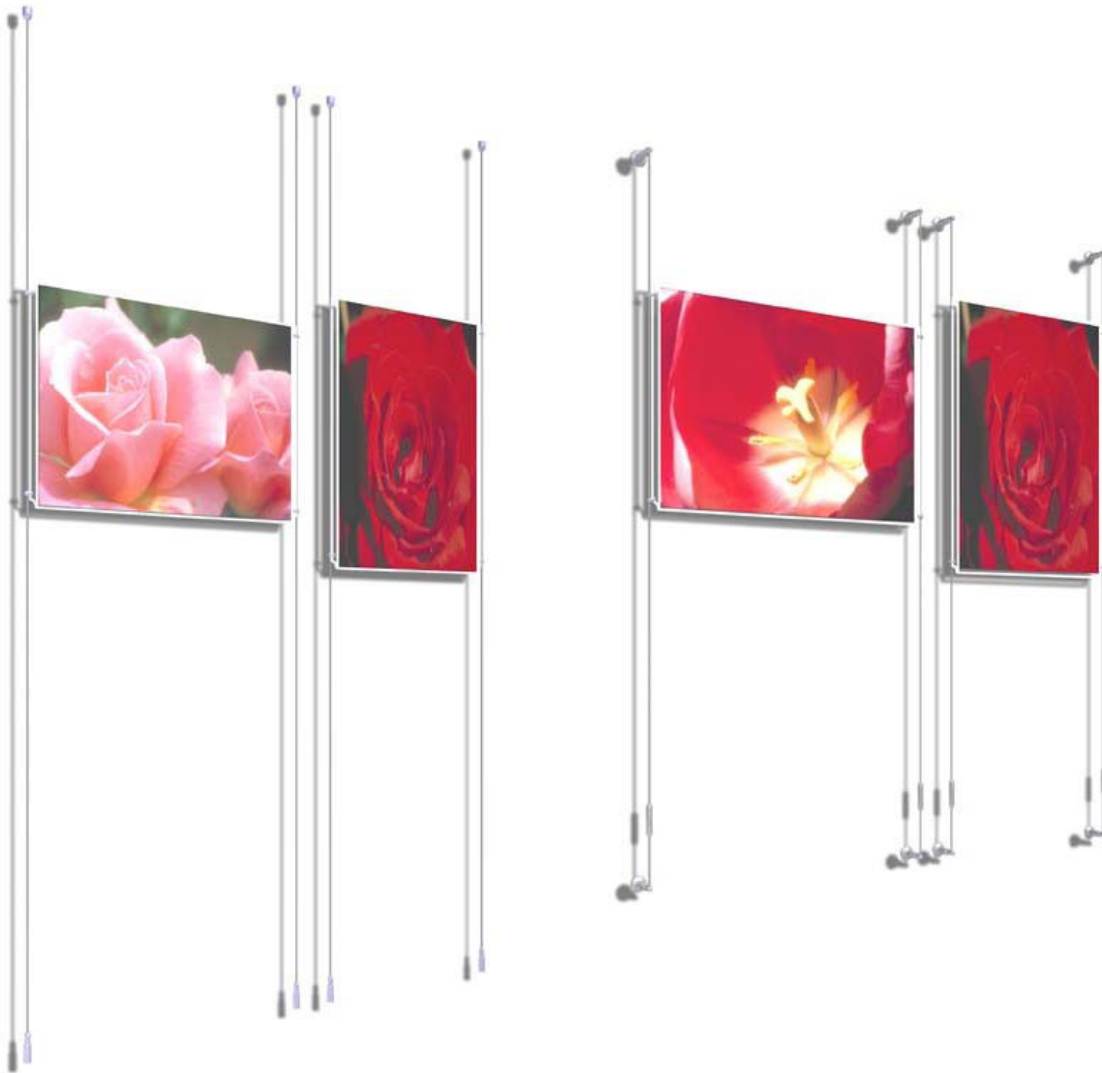

Poster Pockets – A2

Easy access 3 mm thick clear acrylic pockets

Ref: KA2 (Portrait) £57.80
KA2L (Landscape) £57.80
Floor/ceiling 4 metre cable
Cable centres Portrait 454 mm
Landscape 628 mm

Ref: KW1A2 (Portrait) £62.80
KW1A2L (Landscape) £62.80
Wall to wall 3 metre cable
Cable centres Portrait 454 mm
Landscape 628 mm