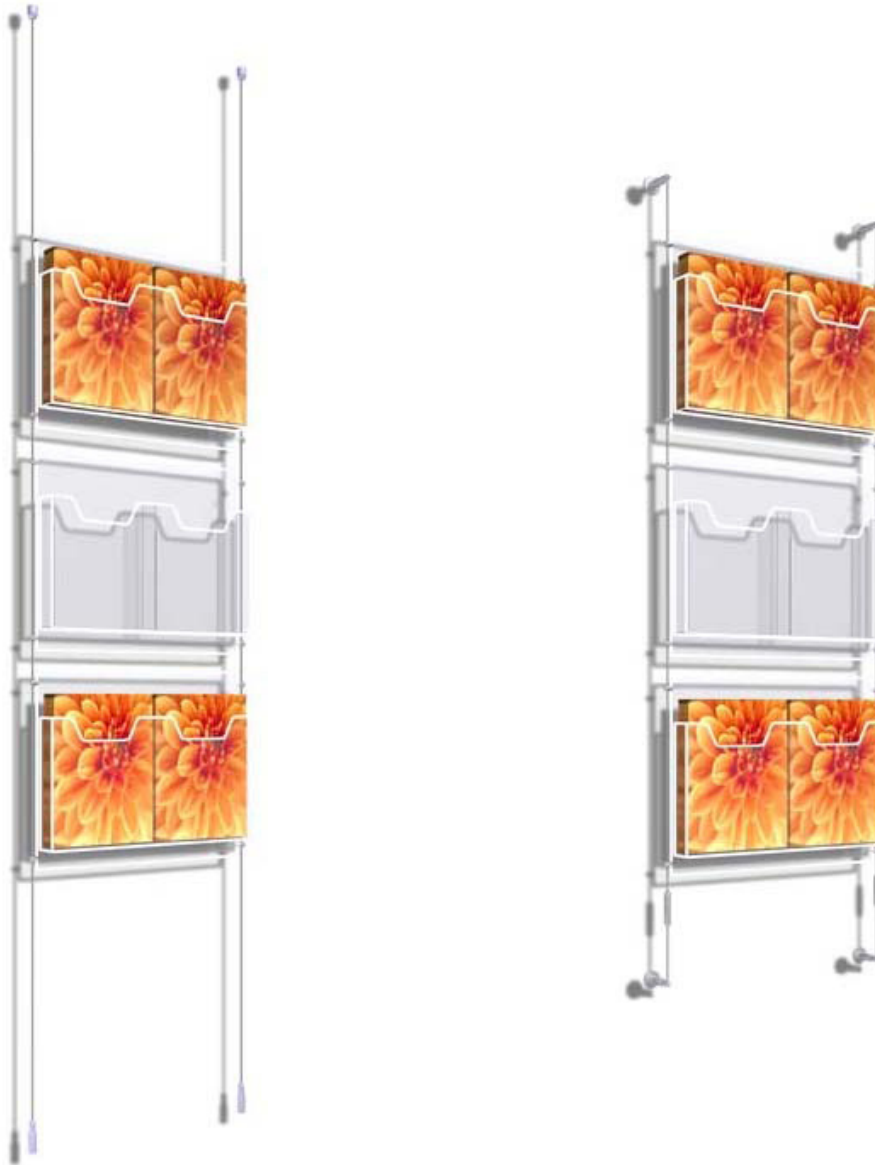

Double Leaflet Dispensers – A4

Standard dispenser depth 40 mm (3 mm thick acrylic)
Single back panel height 350mm (4mm thick acrylic)

Ref: K2D £181.90
Floor/ceiling 4 metre cable
3 x 2 - A4 dispensers
Cable centres 454 mm

Ref: K2DW £186.90
Wall to wall 3 metre cable
3 x 2 - A4 dispensers
Cable centres 454 mm

Create a header/footer with an A3 landscape pocket kit
KMA3LW £23.05