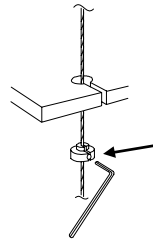

Shelving Kits – Small

6mm toughened safety glass shelves can be easily removed for cleaning.

Ref: KS2A3 £97.60
2 x safety glass shelves
Shelf Size 391 mm x 330 mm
Floor/ceiling 4 metre cables
Cable centres 331 w x 300 d mm
Floor Area 391 w x 330 d m

Ref: KWS2A3 £143.60
2 x safety glass shelves
Shelf Size 391 mm x 330 mm
Wall to wall 3 metre cables
Cable centres 331 w x 300 d mm
Floor Area 391 w x 330 d mm

Add additional shelves: Ref K391330 - £23.80

Add a poster: Ref: KMA4LW A4 landscape - £16.70
Ref: KMA3PW A3 portrait - £23.05