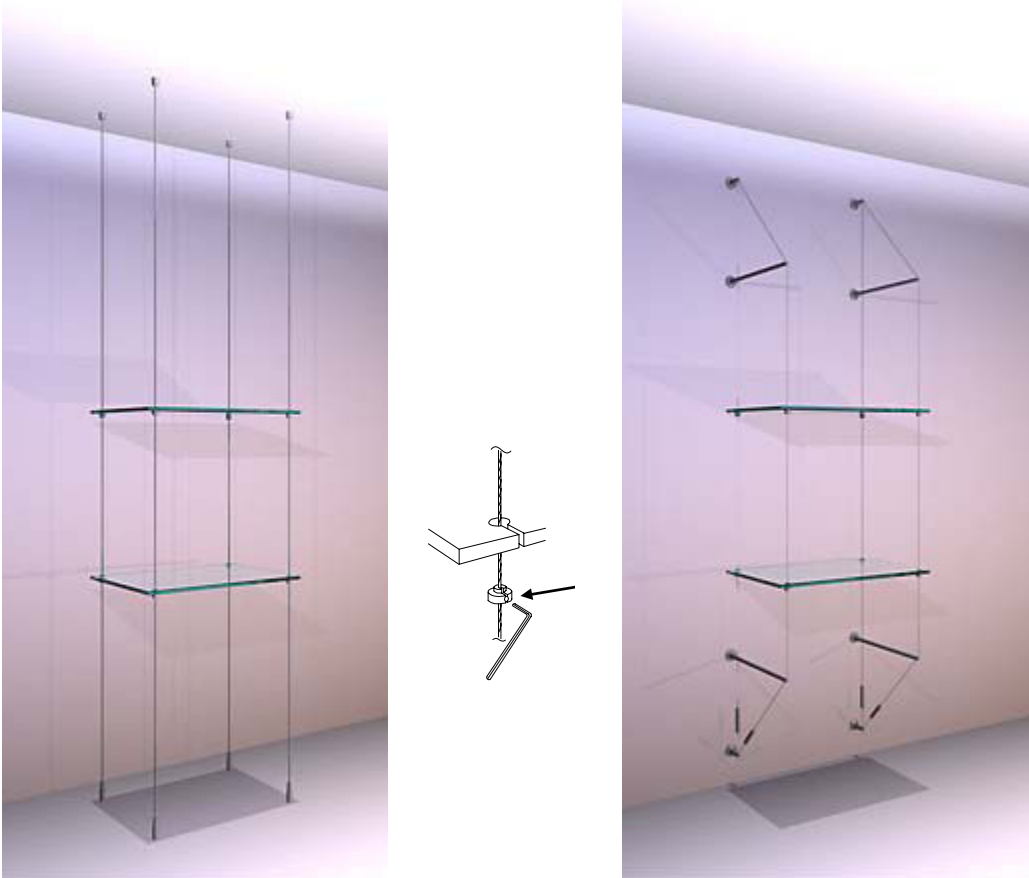

Add a poster: Ref: KMA2LW A2 landscape £32.80
 Ref: KMA1PW A1 portrait £47.65

Shelving Kits – Large

6mm toughened safety glass shelves can be easily removed for cleaning.

Ref: KS2A1 £107.40
 2 x safety glass shelves
 Shelf Size 688 mm x 330 mm
 Floor/ceiling 4 metre cables
 Cable centres 628 w x 300 d mm
 Floor Area 688 w x 330 d m

Ref: KWS2A1 £153.40
 2 x safety glass shelves
 Shelf Size 688 mm x 330 mm
 Wall to wall 3 metre cables
 Cable centres 628 w x 300 d mm
 Floor Area 688 w x 330 d mm

Add additional shelves: Ref K688330 £28.70

Add a poster: Ref: KMA2LW A2 landscape £32.80
 Ref: KMA1PW A1 portrait £47.65

Shelving Kits – Medium

6mm toughened safety glass shelves can be easily removed for cleaning.

Ref: KS2A2 £100.70
 2 x safety glass shelves
 Shelf Size 514 mm x 330 mm
 Floor/ceiling 4 metre cables
 Cable centres 454 w x 300 d mm
 Floor Area 514 w x 330 d m