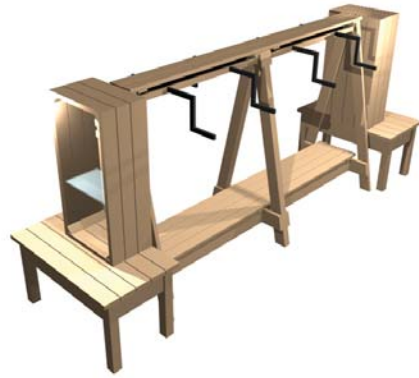

## Clothes Crates

A selection from our new clothes crate range:

Garsons Esher (Mushroom)

Clothes A frame & Ladder Gondola  
Clothes001 | 3070 x 1900 x 1000mm

Island Open A frames with gift table ends  
Clothes002 | 3720 x 1500 x 1000mm