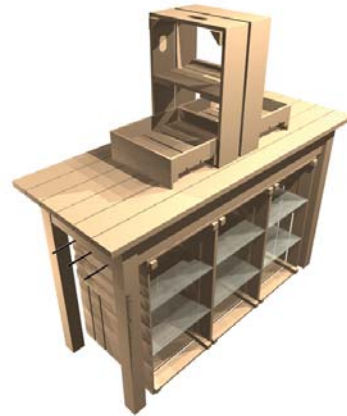

Q Line table display
Counter5 | 1500 x 1500 x 600mm