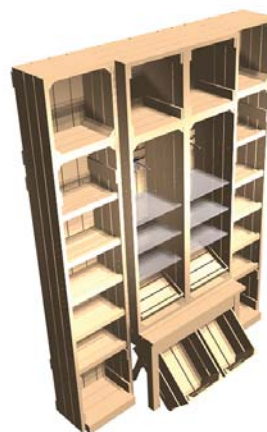

Mid height island  
BD001 | 2500 x 1700 x 850mm

Tasting & promotional tables  
CD014 | 2500 x 1150 x 1000mm

Narrow central island  
CD021 | 2000 x 1900 x 600mm

Wall shelving constructed mainly from Full Height Crates but we try to break it up with additional features as shown opposite.

## Wall features

Features we've used to create interest in wall displays:

Chelsea Flower Show (Chalk White)

Narrow wall feature  
WD019 | 1000 x 2700 x 600mm

Wall feature with storage  
WD018 | 2000 x 2000 x 2700mm

Wall feature  
WD029 | 3000 x 2200 x 1000mm

Wall feature  
WD030 | 2000 x 2200 x 330mm

Central wall feature  
WD028 | 1500 x 2700 x 600mm

Central wall feature  
WD020 | 2000 x 2700 x 600mm

Introducing a number of clothes display stands, these are wider and deeper than our standard wall crates and combine rustic timber with heavy duty hanging rails and hooks.