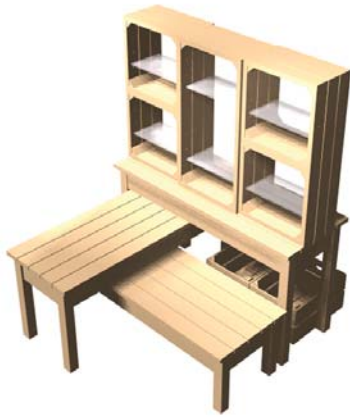

Central table features
GCD005 | 1500 x 1500 x 1900mm