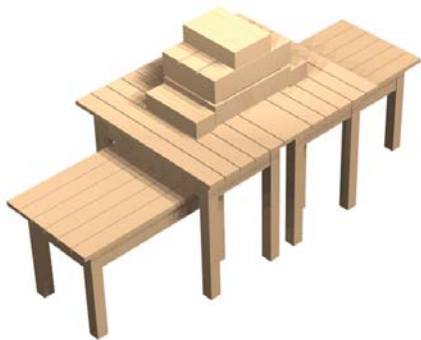

Mid height island  
BD001 | 2500 x 1700 x 850mm

Tasting & promotional tables  
CD014 | 2500 x 1150 x 1000mm

Narrow central island  
CD021 | 2000 x 1900 x 600mm

Wall shelving constructed mainly from Full Height Crates but we try to break it up with additional features as shown opposite.