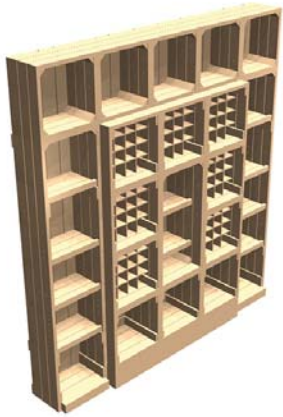

Wine Display 2700mm high
WD010 | 2500 x 2700 x 480mm