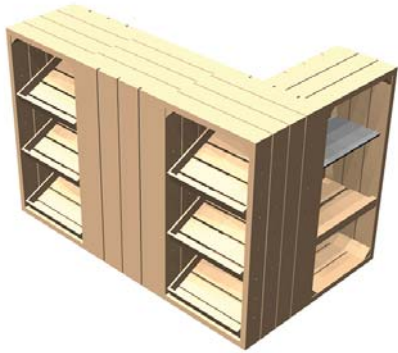

Counter 1500mm L shape
Counter2 | 1500 x 1000 x 900mm