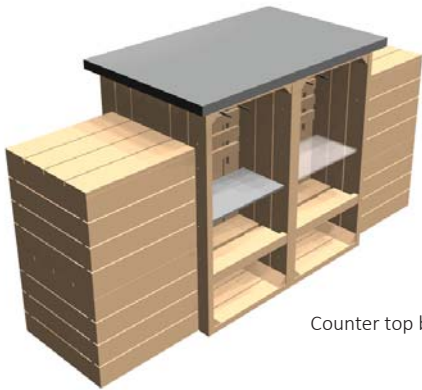

## Counter display

Combinations for the till area:

Benedicts Whalley (Nut Brown)

Counter 1500mm L shape  
Counter2 | 1500 x 1000 x 900mm

Counter 1500mm  
Counter8 | 1500 x 1000 x 430mm

Counter top by client