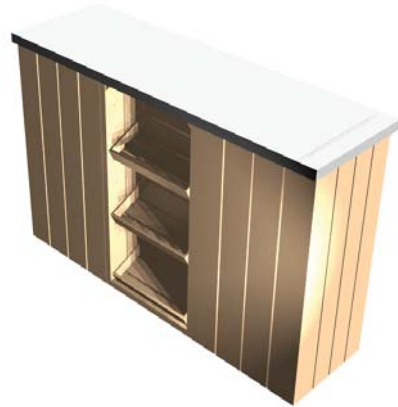

Counter 1500mm
Counter8 | 1500 x 1000 x 430mm