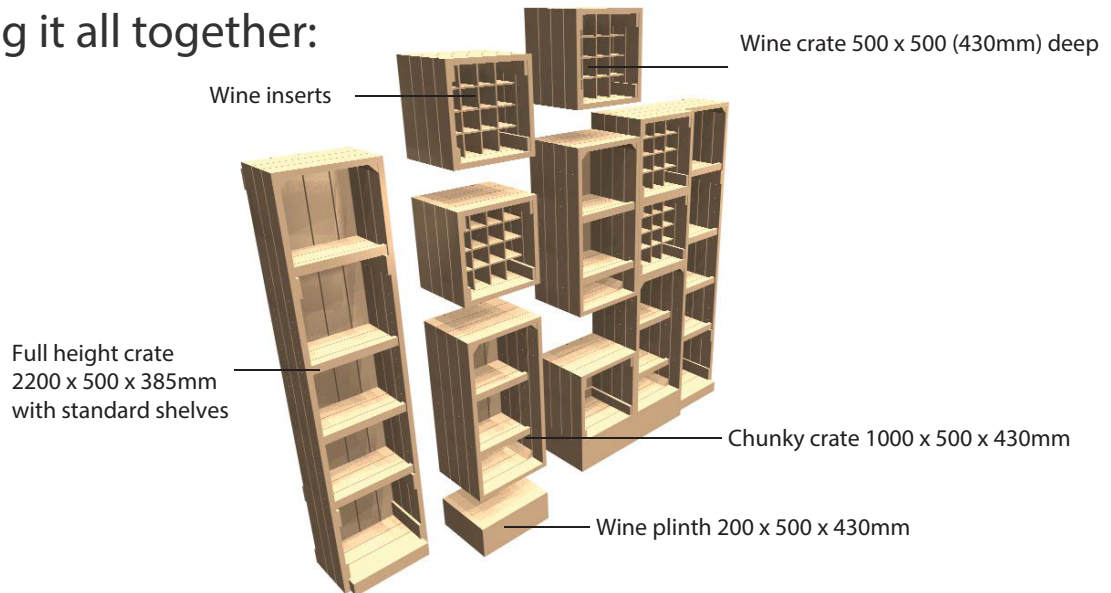

## **A brief introduction**

how Artisan Crates work:

Bentalls Kinston (Antique Oak)

## Combinations and product breakdowns:

The combinations shown in this brochure are made up from the Artisan Crate Product Range on pages 22-23 we haven't the space to show the breakdowns of each combination, type in the product code (WD010) into the product specifier.

### Putting it all together:

The combinations and breakdowns are suggestions which you may wish to alter. We rely on you understanding our range & being able to assemble from these simple instructions. We recommend you use wood screw to tie the crates together and to secure to the wall.

We have expanded our range of Card & Gift Shop equipment to include card display options, and the popular Hook Rack. Our Ladders and Open Crates remain bestsellers as part of a central and window feature.