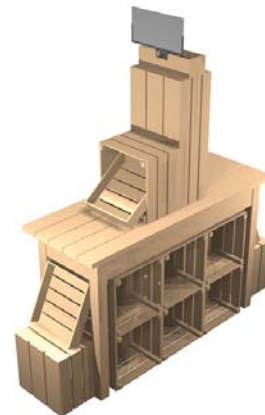

# Wine shop display

Combinations for wine & beer display

Inn at Home Newbury (Mushroom)

Wine Display 2700mm high  
WD010 | 2500 x 2700 x 480mm

Wall display for wines  
WD027 | 2000 x 2200 x 800mm

Wine Display 2700mm high  
WD022 | 2000 x 2700 x 1000mm

Mid height island  
BD001 | 2500 x 1700 x 850mm

Tasting & promotional tables  
CD014 | 2500 x 1150 x 1000mm

Narrow central island  
CD021 | 2000 x 1900 x 600mm

Wall shelving constructed mainly from Full Height Crates but we try to break it up with additional features as shown opposite.