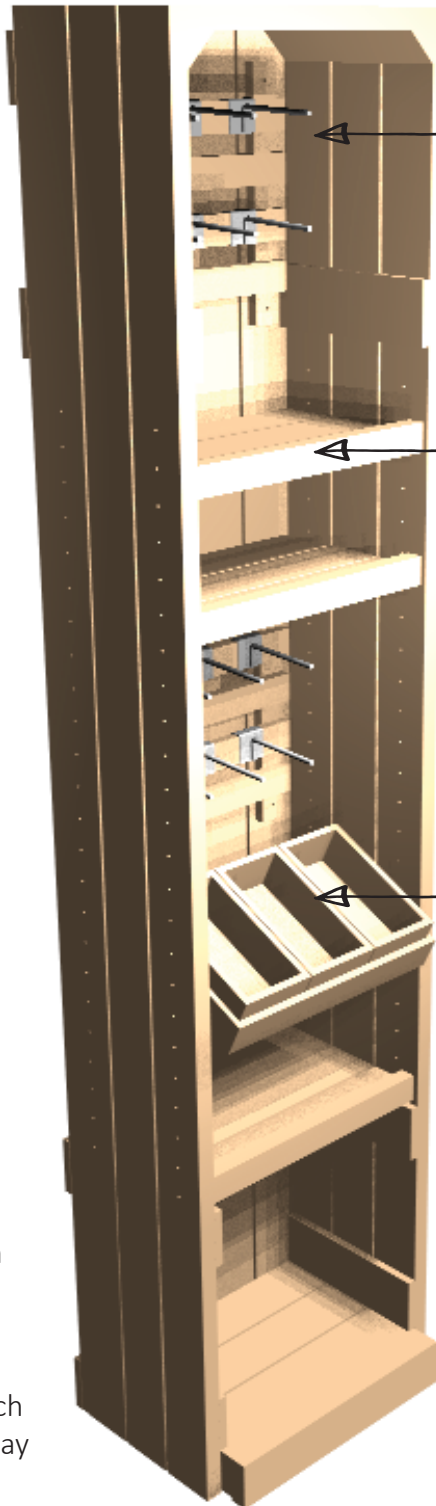

# The finishing touches...

Hook racks to fit the interior & exterior of crates-perfect for hanging smaller, multi items. 375mm x 375mm

RBS (sandle) Hooks at 360 & 100mm

Ticket strips attach to shelving for a high quality, artisan look, Slide in your 38mm POS information to fit 500mm & 1000mm shelves

Magnets create an individual touch- attach to little upstands or ticket strips, and display hand written POS cards.

Chunky 360mm hooks on hook racks. The racks has been screwed onto the back of a 500mm Full Height Crate.

Adjustable wooden 500mm shelf. If required add a ticket strip here.

Sloping or bakery shelves with the option of mini crates sitting within.