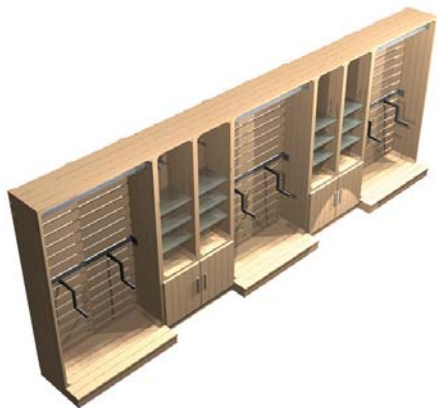

Clothes and storage crates
Clothes005 | 3200 x 1500 x 1000mm