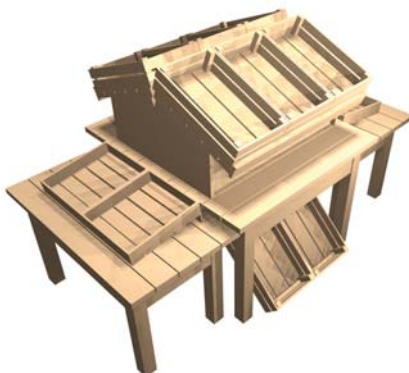

Bakery promotional display
BD011 | 2200 x 1400 x 1200mm