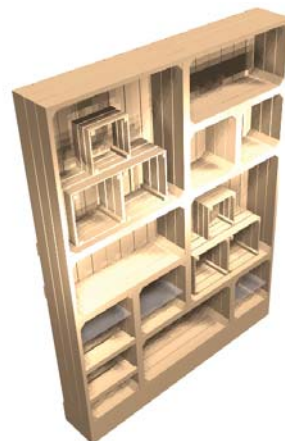

Mid height island  
BD001 | 2500 x 1700 x 850mm

Tasting & promotional tables  
CD014 | 2500 x 1150 x 1000mm

Narrow central island  
CD021 | 2000 x 1900 x 600mm

Wall shelving constructed mainly from Full Height Crates but we try to break it up with additional features as shown opposite.

## Wall features

Features we've used to create interest in wall displays:

Chelsea Flower Show (Chalk White)

Narrow wall feature  
WD019 | 1000 x 2700 x 600mm

Wall feature with storage  
WD018 | 2000 x 2000 x 2700mm

Wall feature  
WD029 | 3000 x 2200 x 1000mm

Wall feature  
WD030 | 2000 x 2200 x 330mm

Central wall feature  
WD028 | 1500 x 2700 x 600mm

Central wall feature  
WD020 | 2000 x 2700 x 600mm

Introducing a number of clothes display stands, these are wider and deeper than our standard wall crates and combine rustic timber with heavy duty hanging rails and hooks.