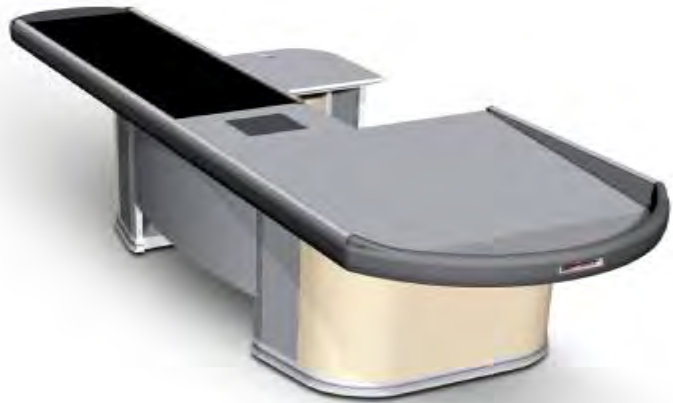

**MARCH - 2009**

**NEW PRICELIST FOR CHECKOUTS  
ACX200**

**PRICE LIST 09**

ACX200 NSVD

ACX200 NSV

All ACX200 checkouts come in RAL9002, but are also available in colours to match IMZ25 and AMX35

AMX35

STANDARD	RAL9002
RED	RAL3000
YELLOW	RL 1021
BLUE	RAL5007
GREEN	RAL6017
BURGUNDY	RAL3004
LILAC	RAL4005
	RAL9006

IMZ25

STANDARD	RAL 7035
RED	RAL3020
ORANGE	RAL2003
YELLOW	RAL1018
BLUE	RAL5017
GREEN	RAL6018
AQUA	RAL5018
GREY	RAL7011
	RAL9006

ACX 200  
MODEL : NSV RV

MODEL NSV	LENGTH IN MM				CODE	TOTAL PRICE
	TOTAL L	BELT N	SCANNER S	BASIN V		
225	2250	1000	350	900	91001010	£3,205.41
245	2450	1200	350	900	91001016	£3,272.54
265	2650	1400	350	900	91001022	£3,345.23
285	2850	1600	350	900	91001034	£3,421.76
305	3050	1600	350	1100	91001052	£3,508.18
325	3250	1800	350	1100	91001064	£3,599.15
345	3450	1800	350	1300	91001076	£3,669.56
365	3650	2000	350	1300	91001082	£3,743.73
385	3850	2200	350	1300	91001088	£3,912.33