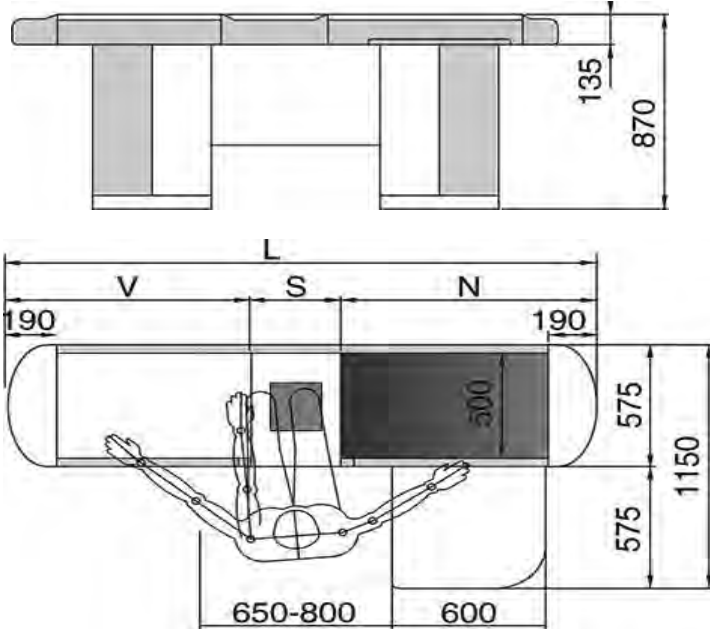

ACX 200
MODEL : NSVD RV

MODEL NSVD	LENGTH IN MM				CODE	TOTAL PRICE
	TOTAL L	BELT N	SCANNER S	BASIN V		
230	2300	1000	350	950	91001710	£3,000.05
250	2500	1200	350	950	91001716	£3,100.95
270	2700	1400	350	950	91001722	£3,180.36
290	2900	1600	350	950	91001728	£3,374.17

Prices shown are for right hand models only, for left hand checkouts add 10%.

ACCESSORIES

CODE	DESCRIPTION	MODEL NSVD RV				UNIT PRICE
		230	250	270	290	
	Cut out for scanner / till section	*	*	*	*	£154.70
10001013	1 Scanner plexi protection	*	*	*	*	£162.46
10001017	4 Keyboard support	*	*	*	*	£37.41
10001038	2 Bar for keyboard support	*	*	*	*	£38.19
10001036	8 Goods deviator device Stainless steel	*	*	*	*	£33.70
10001401	10 CPU Shelf 575mm	*	*	*	*	£120.93
10001414	11 CPU Shelf sliding 1150mm	*	*	*	*	£129.72
10002441	9 Next customer device 2 bars	*	*			£41.88
10002461	9 Next customer device 3 bars			*	*	£52.58
10001406	22 Front basket shelf	*	*	*	*	£115.43
10001001	14 Aluminium Cable Column 3.0m	*	*	*	*	£164.27
03760270	15A Check out light assembly	*	*	*	*	£97.89
04265428	16 Adhesive Label 1-10	*	*	*	*	£9.05
10001600	19 Trolley Block Device	*	*	*	*	£112.19

More accessory and scanner details on request.