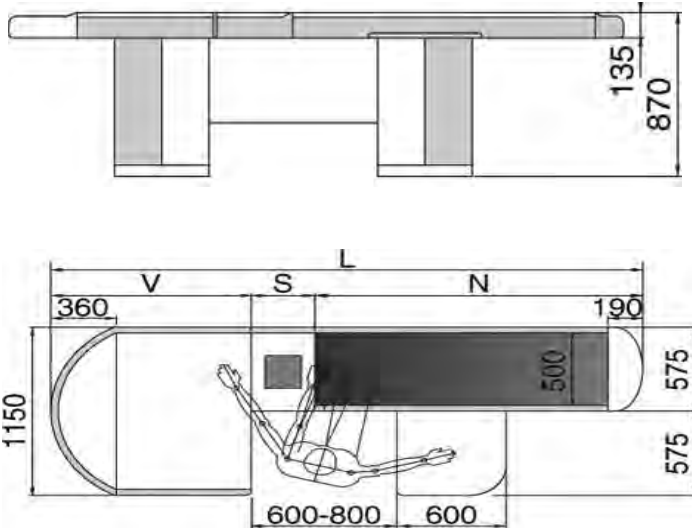

Prices shown are for right hand models only, for left hand checkouts add 10%.

ACCESSORIES

CODE	ITEM	DESCRIPTION	MODELS NSV RV								UNIT PRICE	
			225	245	265	285	305	325	345	365		385
		Cut out for scanner / till section	*	*	*	*	*	*	*	*	*	£154.70
10001013	1	Scanner plexi protection	*	*	*	*	*	*	*	*	*	£162.46
10001017	4	Keyboard support	*	*	*	*	*	*	*	*	*	£37.41
10001038		Bar for keyboard support	*	*	*	*	*	*	*	*	*	£38.19
10001036	8	Goods Deviator device Stainless steel	*	*	*	*	*	*	*	*	*	£33.70
10001520	18	Grocery divider bar 900	*	*	*	*	*	*	*	*	*	£122.18
10001521	18	Grocery divider bar 1100	*	*	*	*	*	*	*	*	*	£124.39
10001522	18	Grocery divider bar 1300	*	*	*	*	*	*	*	*	*	£136.87
10001401	10	CPU Shelf 575mm	*	*	*	*	*	*	*	*	*	£120.93
10001414	11	CPU Shelf sliding 1150	*	*	*	*	*	*	*	*	*	£193.37
10002441	9	Next Customer device, 2 bars	*	*	*	*	*	*	*	*	*	£41.88
10002461	9	Next Customer device, 3 bars	*	*	*	*	*	*	*	*	*	£52.58
10002481	9	Next Customer device, 4 bars	*	*	*	*	*	*	*	*	*	£64.21
10001402	22	Rear bag rest	*	*	*	*	*	*	*	*	*	£149.68
10001406	26	Front basket shelf	*	*	*	*	*	*	*	*	*	£115.43
10001551	29	Under cashregister drawer	*	*	*	*	*	*	*	*	*	£171.72
10001001	14	Aluminium cable column 3.0m	*	*	*	*	*	*	*	*	*	£164.27
03760270	15	Check out light assembly	*	*	*	*	*	*	*	*	*	£97.89
04265428	16	Adhesive numbers (for light) 1-10	*	*	*	*	*	*	*	*	*	£9.05
10001600	19	Trolley blocking device	*	*	*	*	*	*	*	*	*	£112.19
10001302	31	Closing door assembly	*	*	*	*	*	*	*	*	*	£536.68
10001352	33	Perspex protection for cashier	*	*	*	*	*	*	*	*	*	£338.53
10001205	34	Perspex protection for till stand	*	*	*	*	*	*	*	*	*	£264.63

More accessory and scanner details on request.

ACX 200  
MODEL : NSVD RV

MODEL NSVD	LENGTH IN MM				CODE	TOTAL PRICE
	TOTAL L	BELT N	SCANNER S	BASIN V		
230	2300	1000	350	950	91001710	£3,000.05
250	2500	1200	350	950	91001716	£3,100.95
270	2700	1400	350	950	91001722	£3,180.36
290	2900	1600	350	950	91001728	£3,374.17